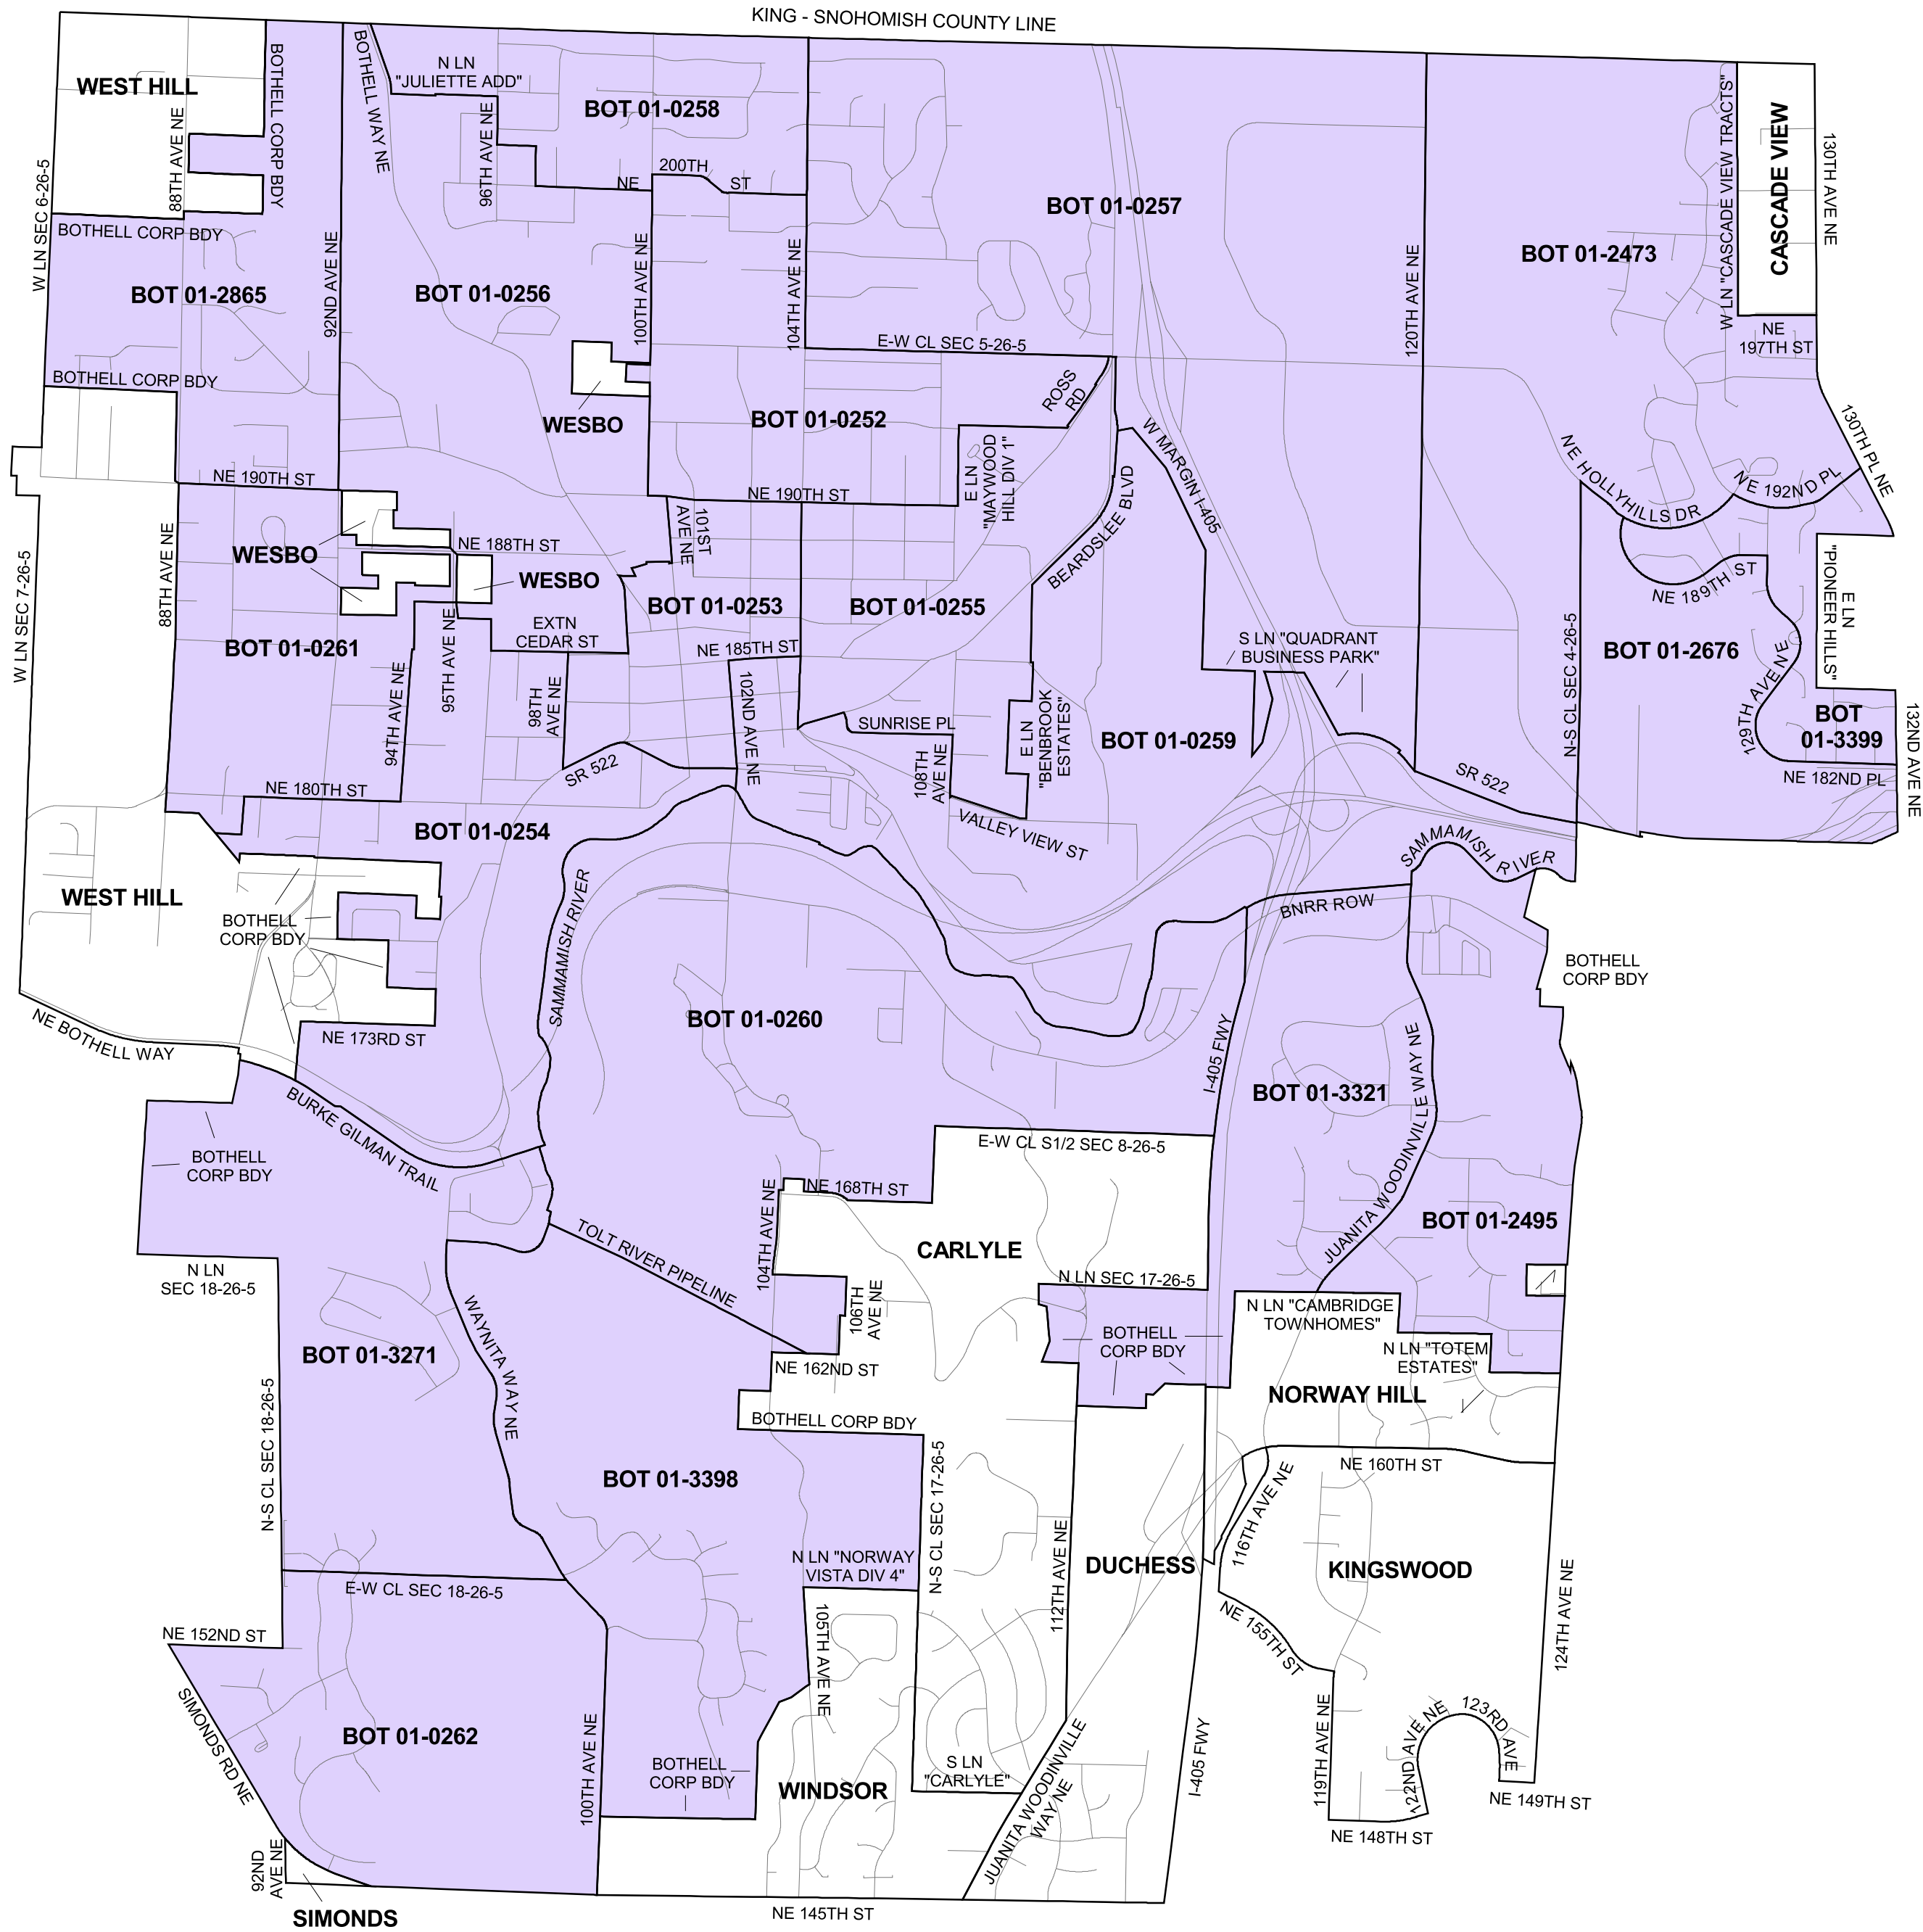

Legislative District 1

Legend

- 2003 Precinct Boundaries
- Cities
  - Bothell
  - Unincorporated King County
- Streets

0.2 0 0.2 0.4 0.6 0.8 Miles

Produced by
GIS Section
Records, Elections and Licensing Services Division
Department of Executive Services

July 2003