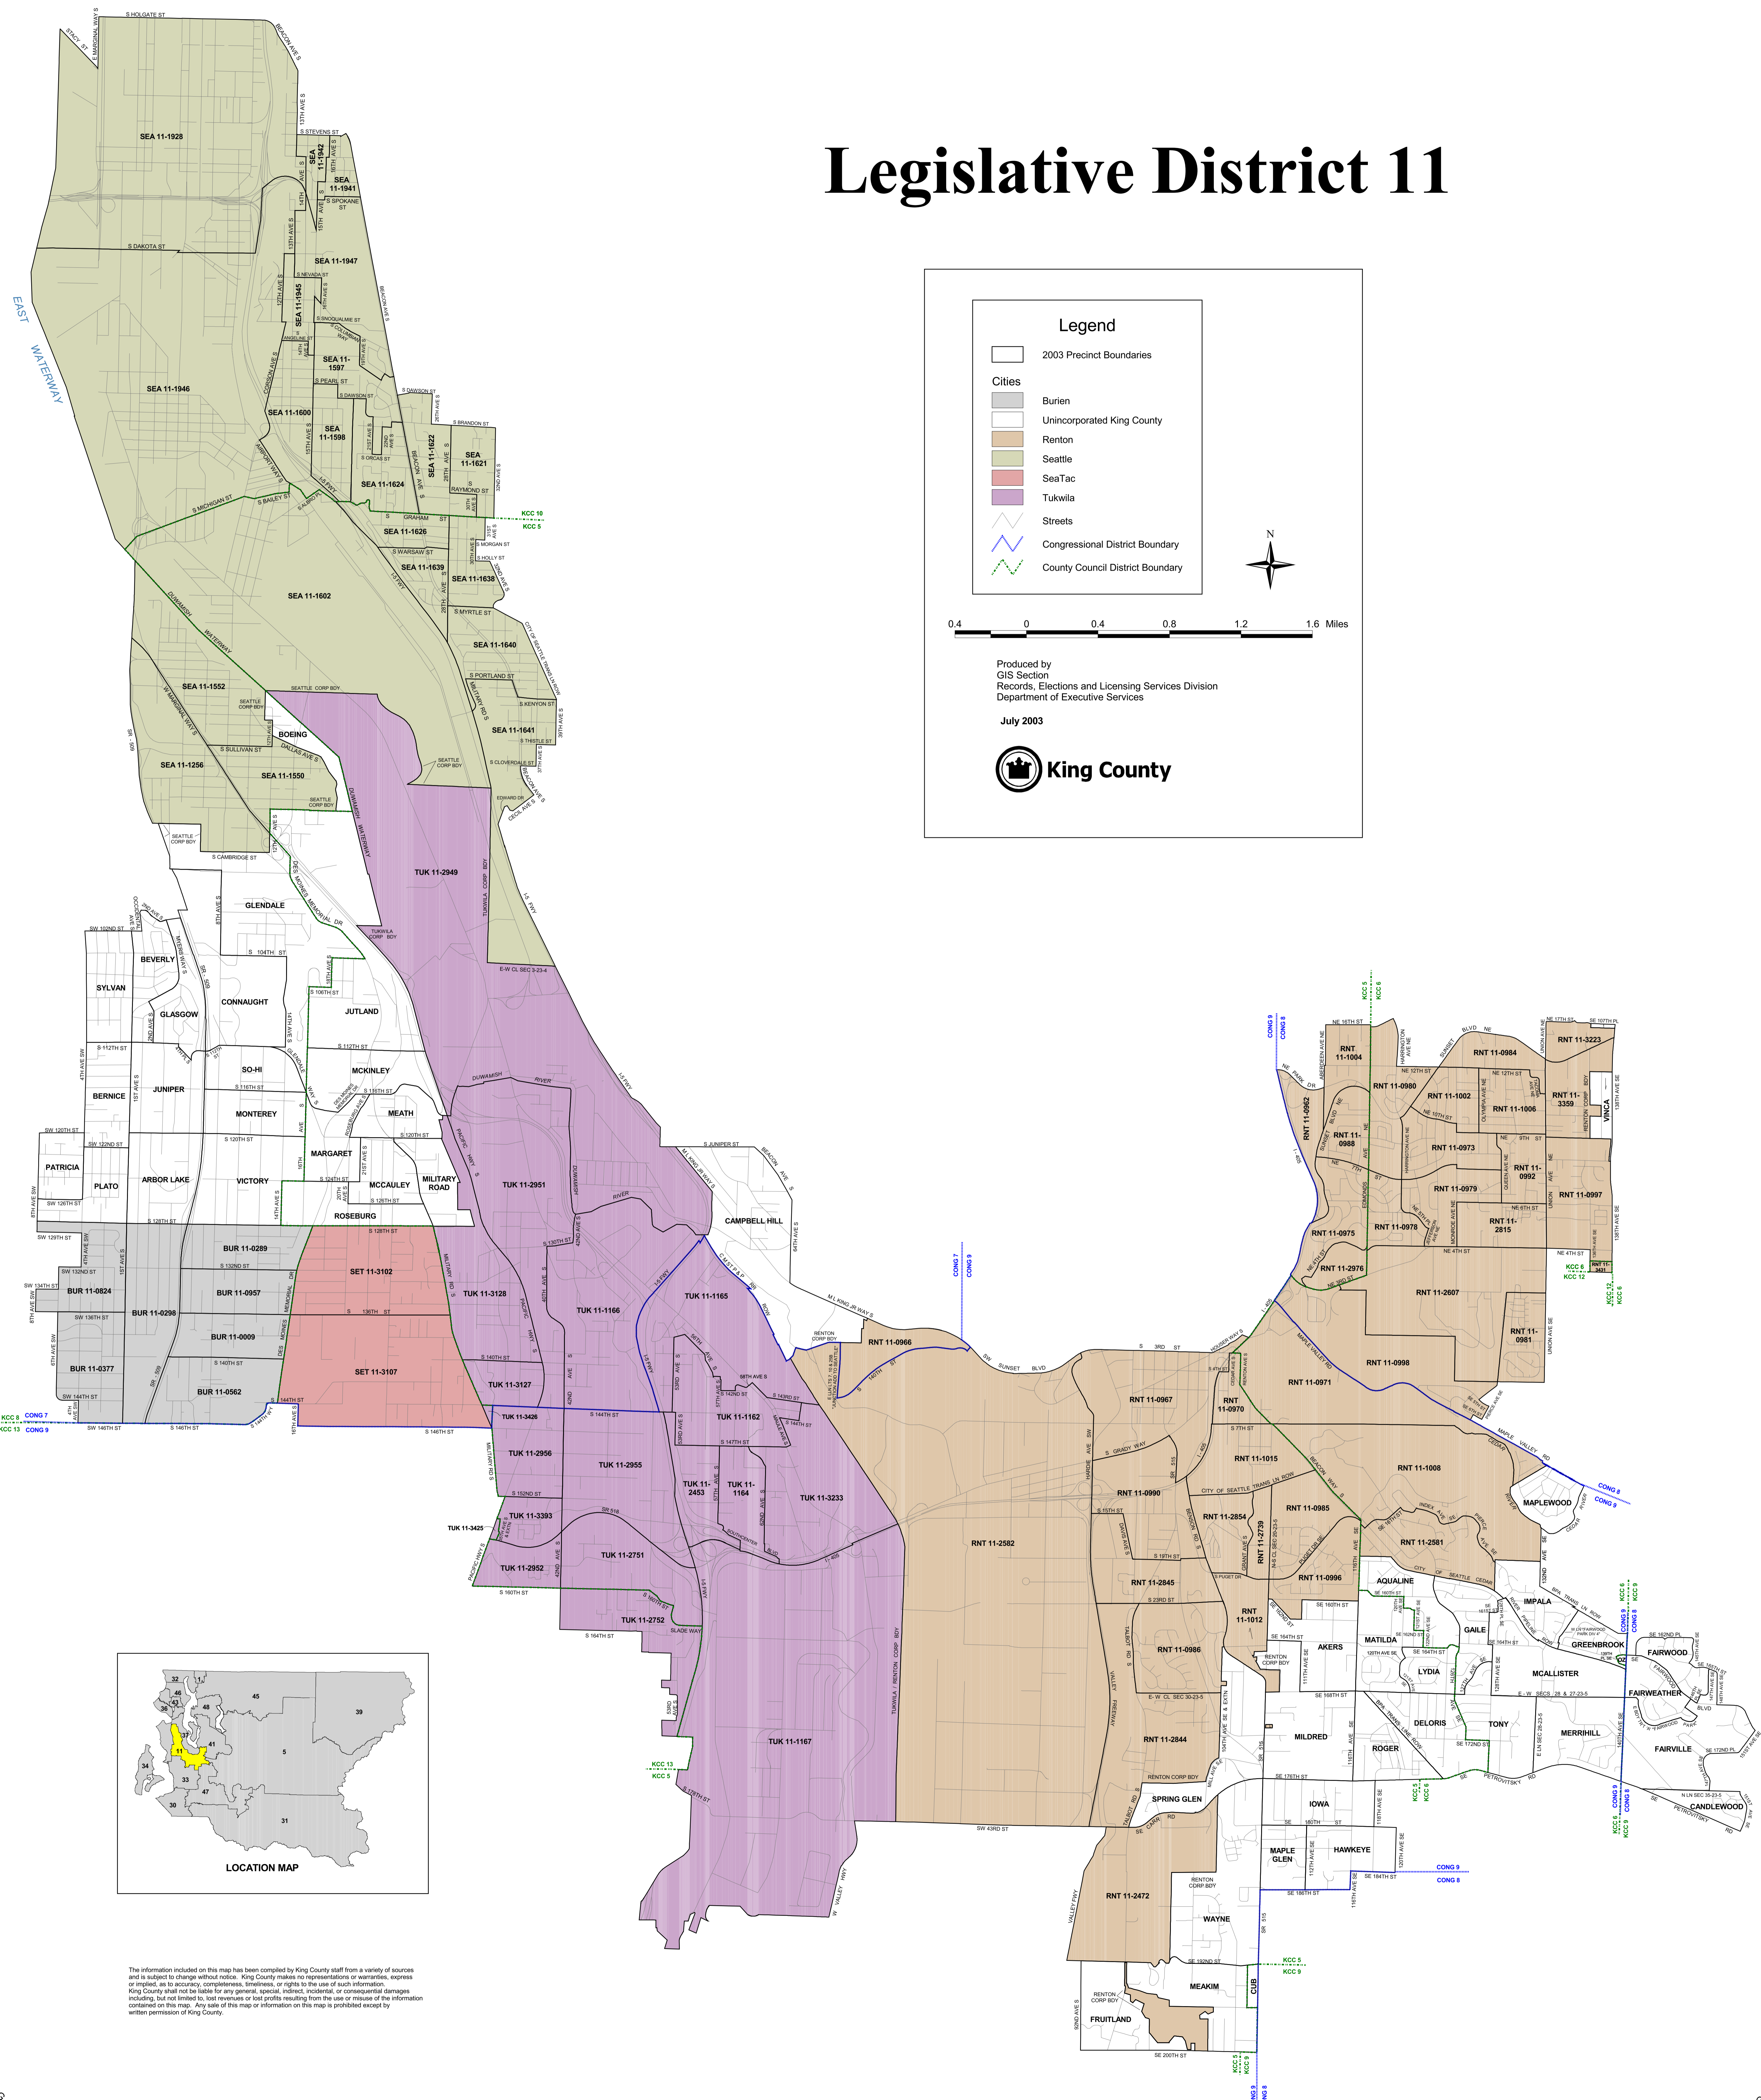

Legislative District 11

Legend

- 2003 Precinct Boundaries
- **Cities**
  - Burien
  - Unincorporated King County
  - Renton
  - Seattle
  - SeaTac
  - Tukwila
- Streets
- Congressional District Boundary
- County Council District Boundary

0.4 0 0.4 0.8 1.2 1.6 Miles

Produced by
GIS Section
Records, Elections and Licensing Services Division
Department of Executive Services

July 2003