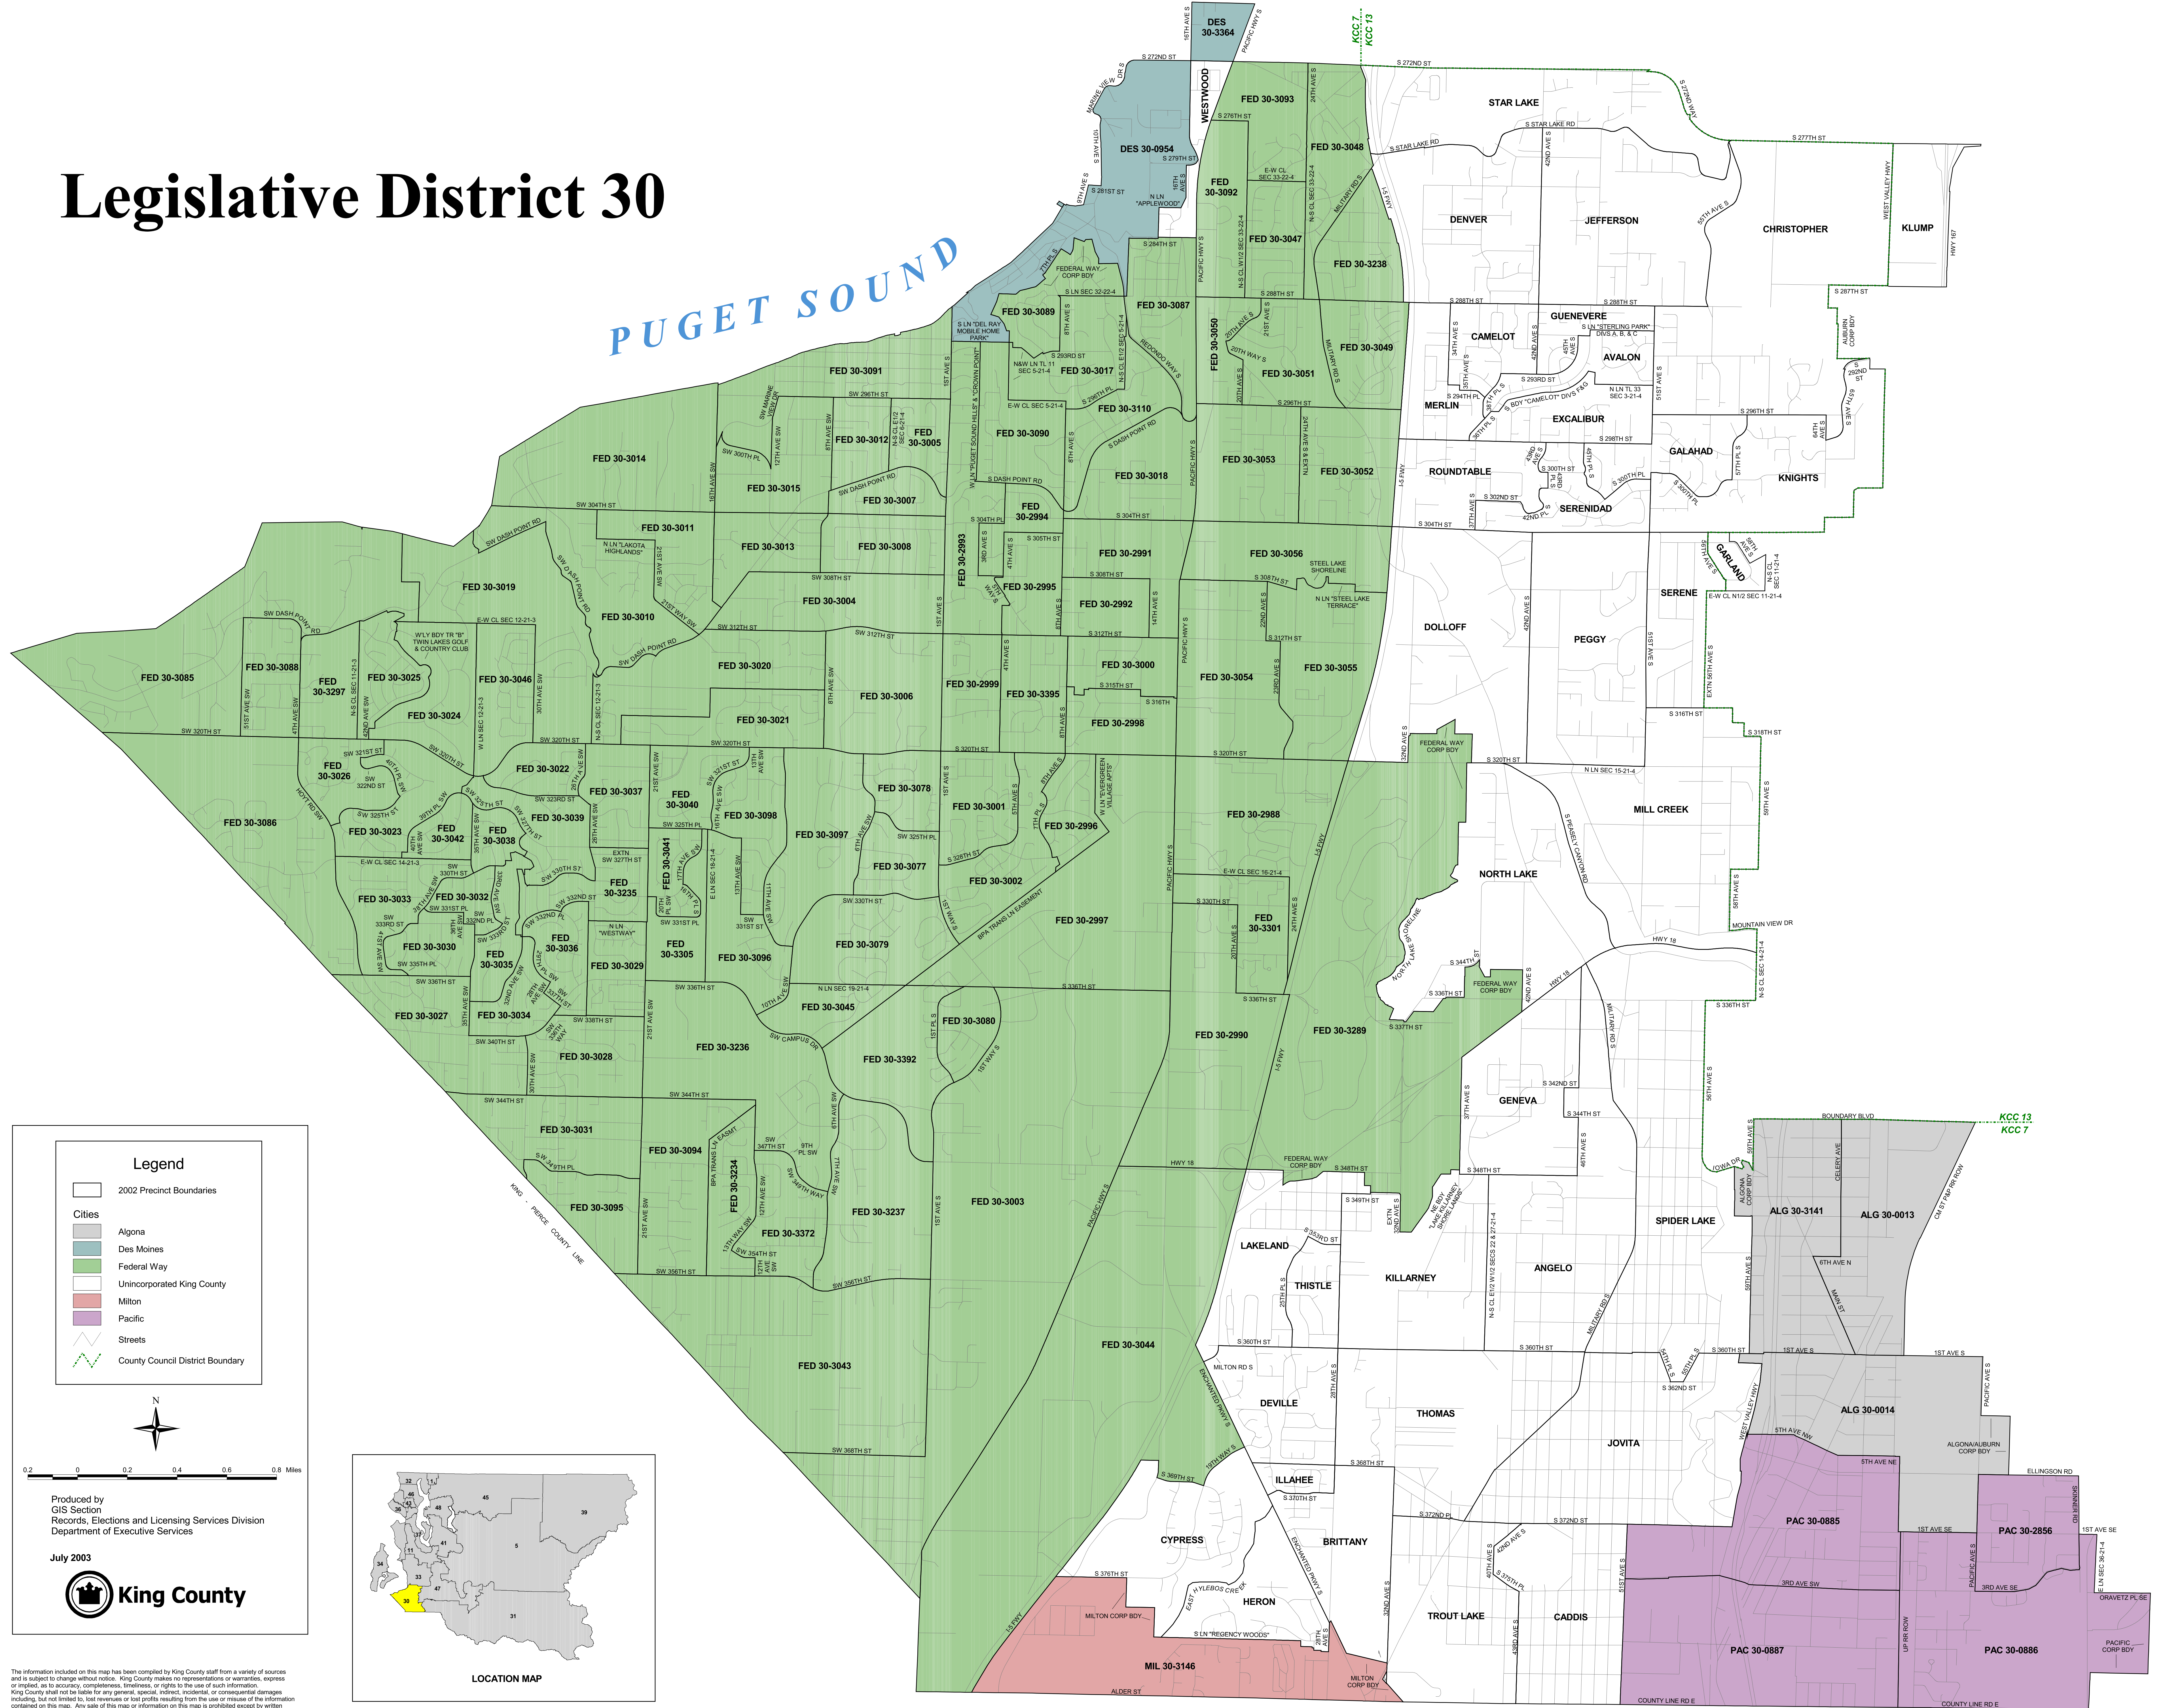

Legislative District 30

PUGET SOUND

Legend

- 2002 Precinct Boundaries
- **Cities**
- Algonia
- Des Moines
- Federal Way
- Unincorporated King County
- Milton
- Pacific
- Streets
- County Council District Boundary

Produced by
GIS Section
Records, Elections and Licensing Services Division
Department of Executive Services

July 2003