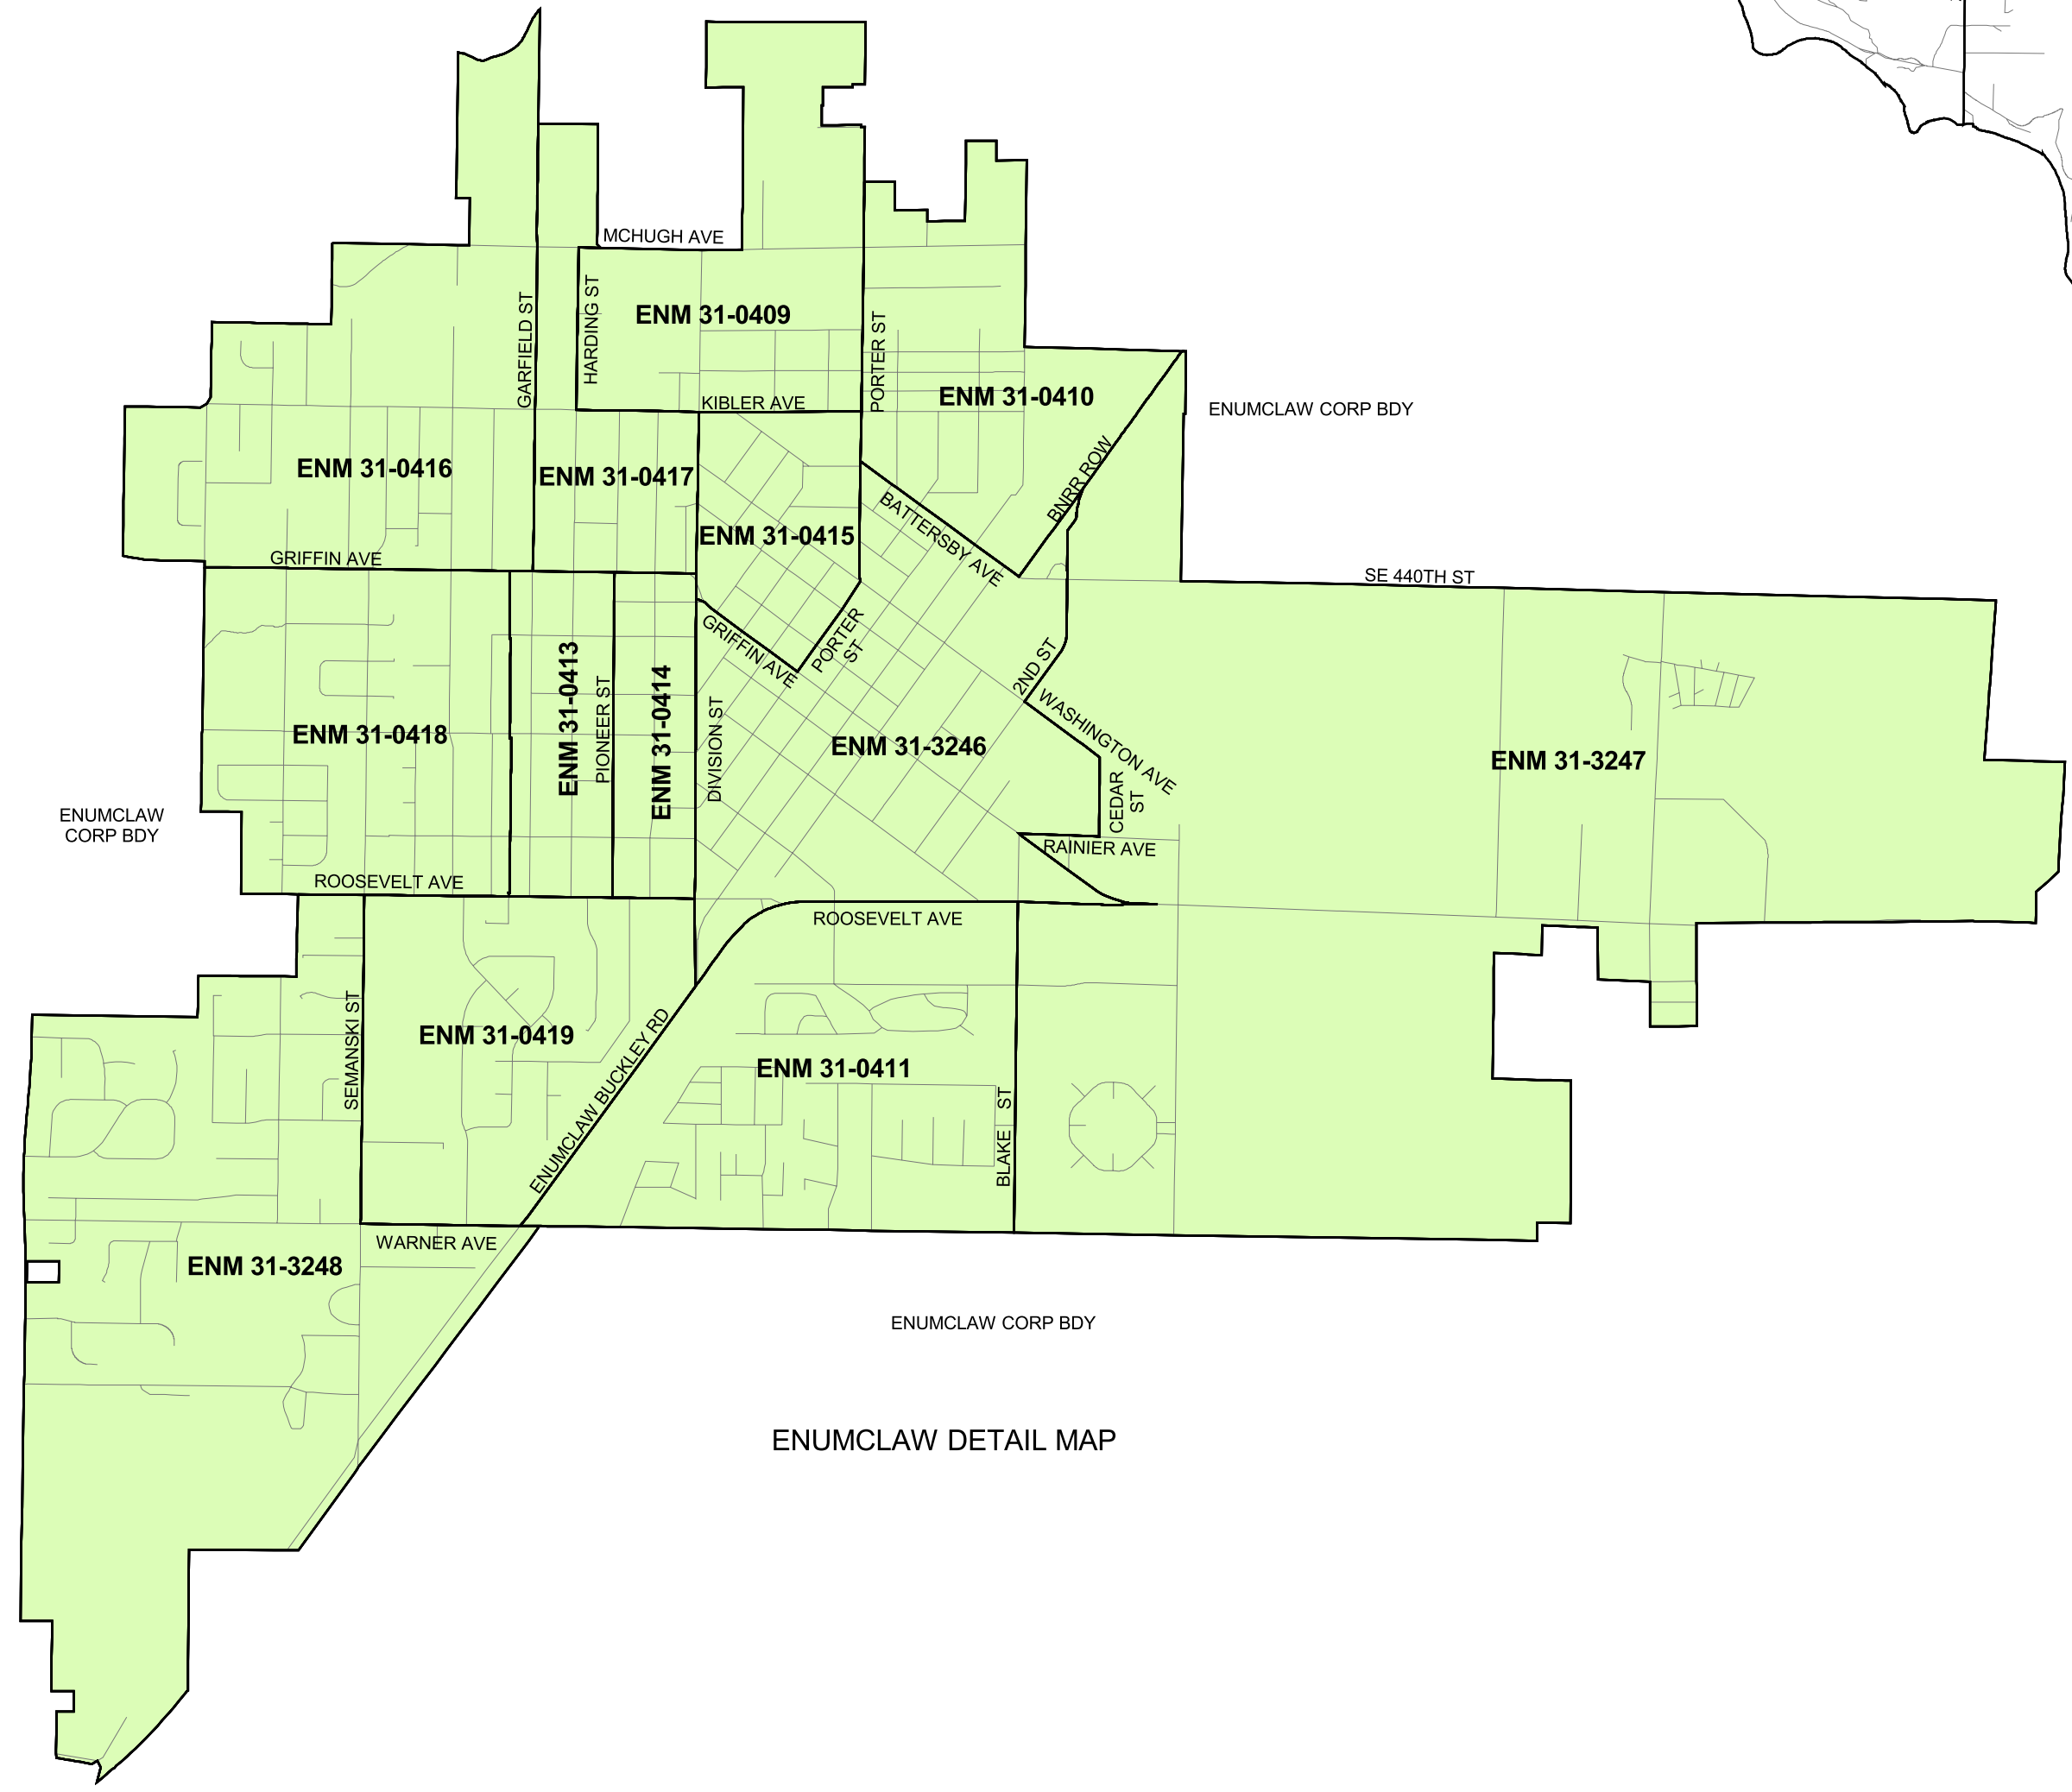

SEE PAGE 1

Legislative District 31

PAGE 2 OF 2

Legend

- 2003 Precinct Boundaries
- Cities
- Enumclaw
- Unincorporated King County
- Streets
- County Council District Boundary

Produced by
GIS Section
Records, Elections and Licensing Division
Department of Executive Services

July 2003