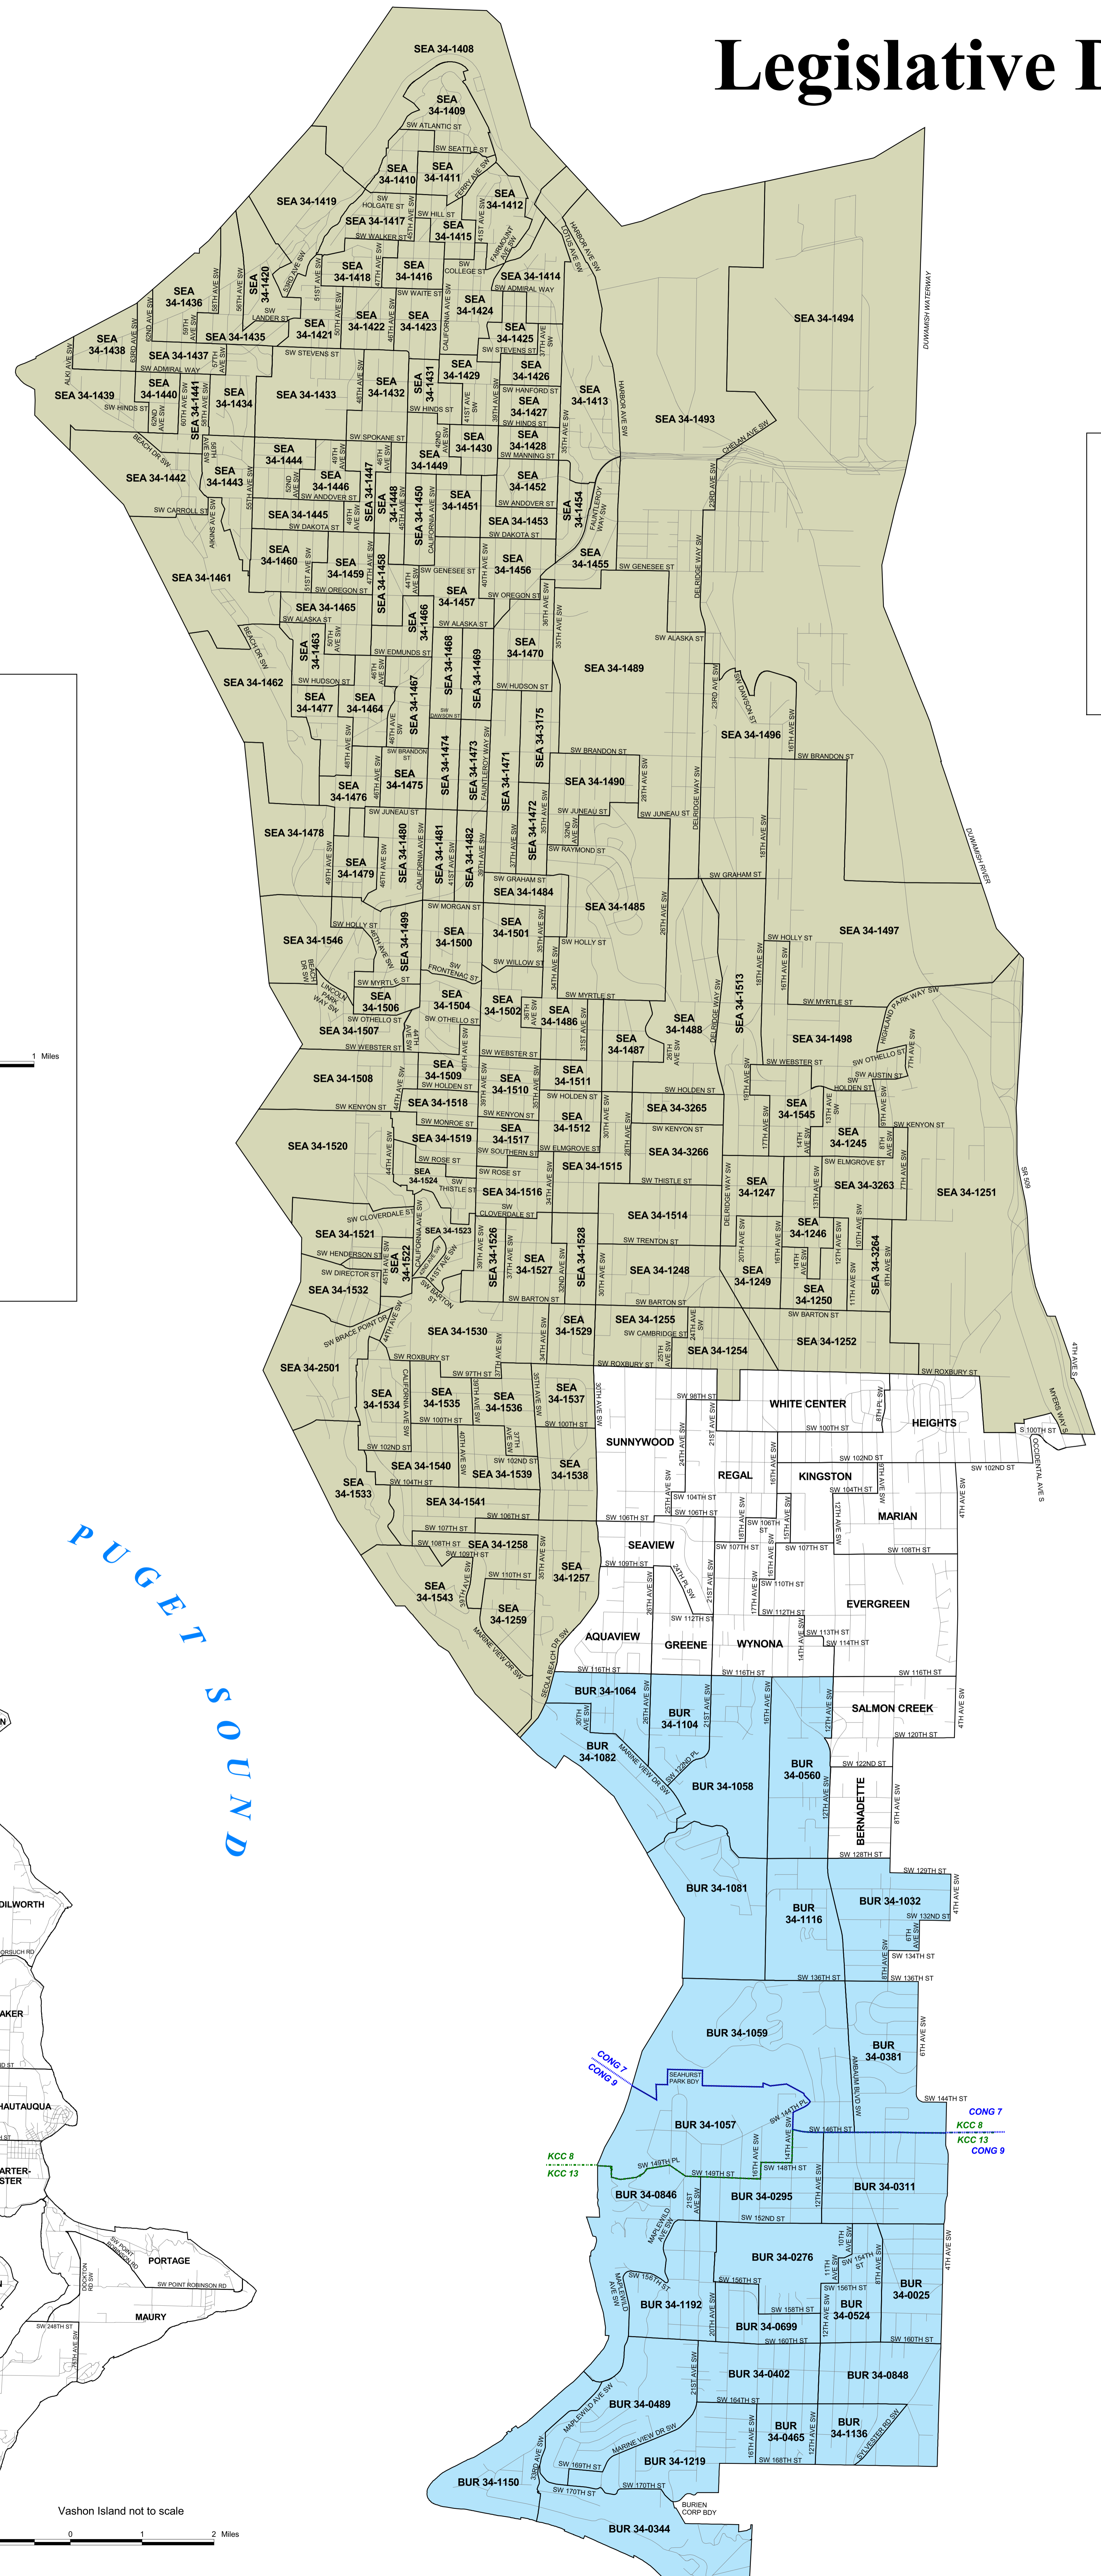

Legend

- 2003 Precinct Boundaries
- Cities
  - Burien
  - Unincorporated King County
  - Seattle
- Streets
- Congressional District Boundary
- County Council District Boundary

Produced by:
GIS Section
Records, Elections and Licensing Services Division
Department of Executive Services

July 2003