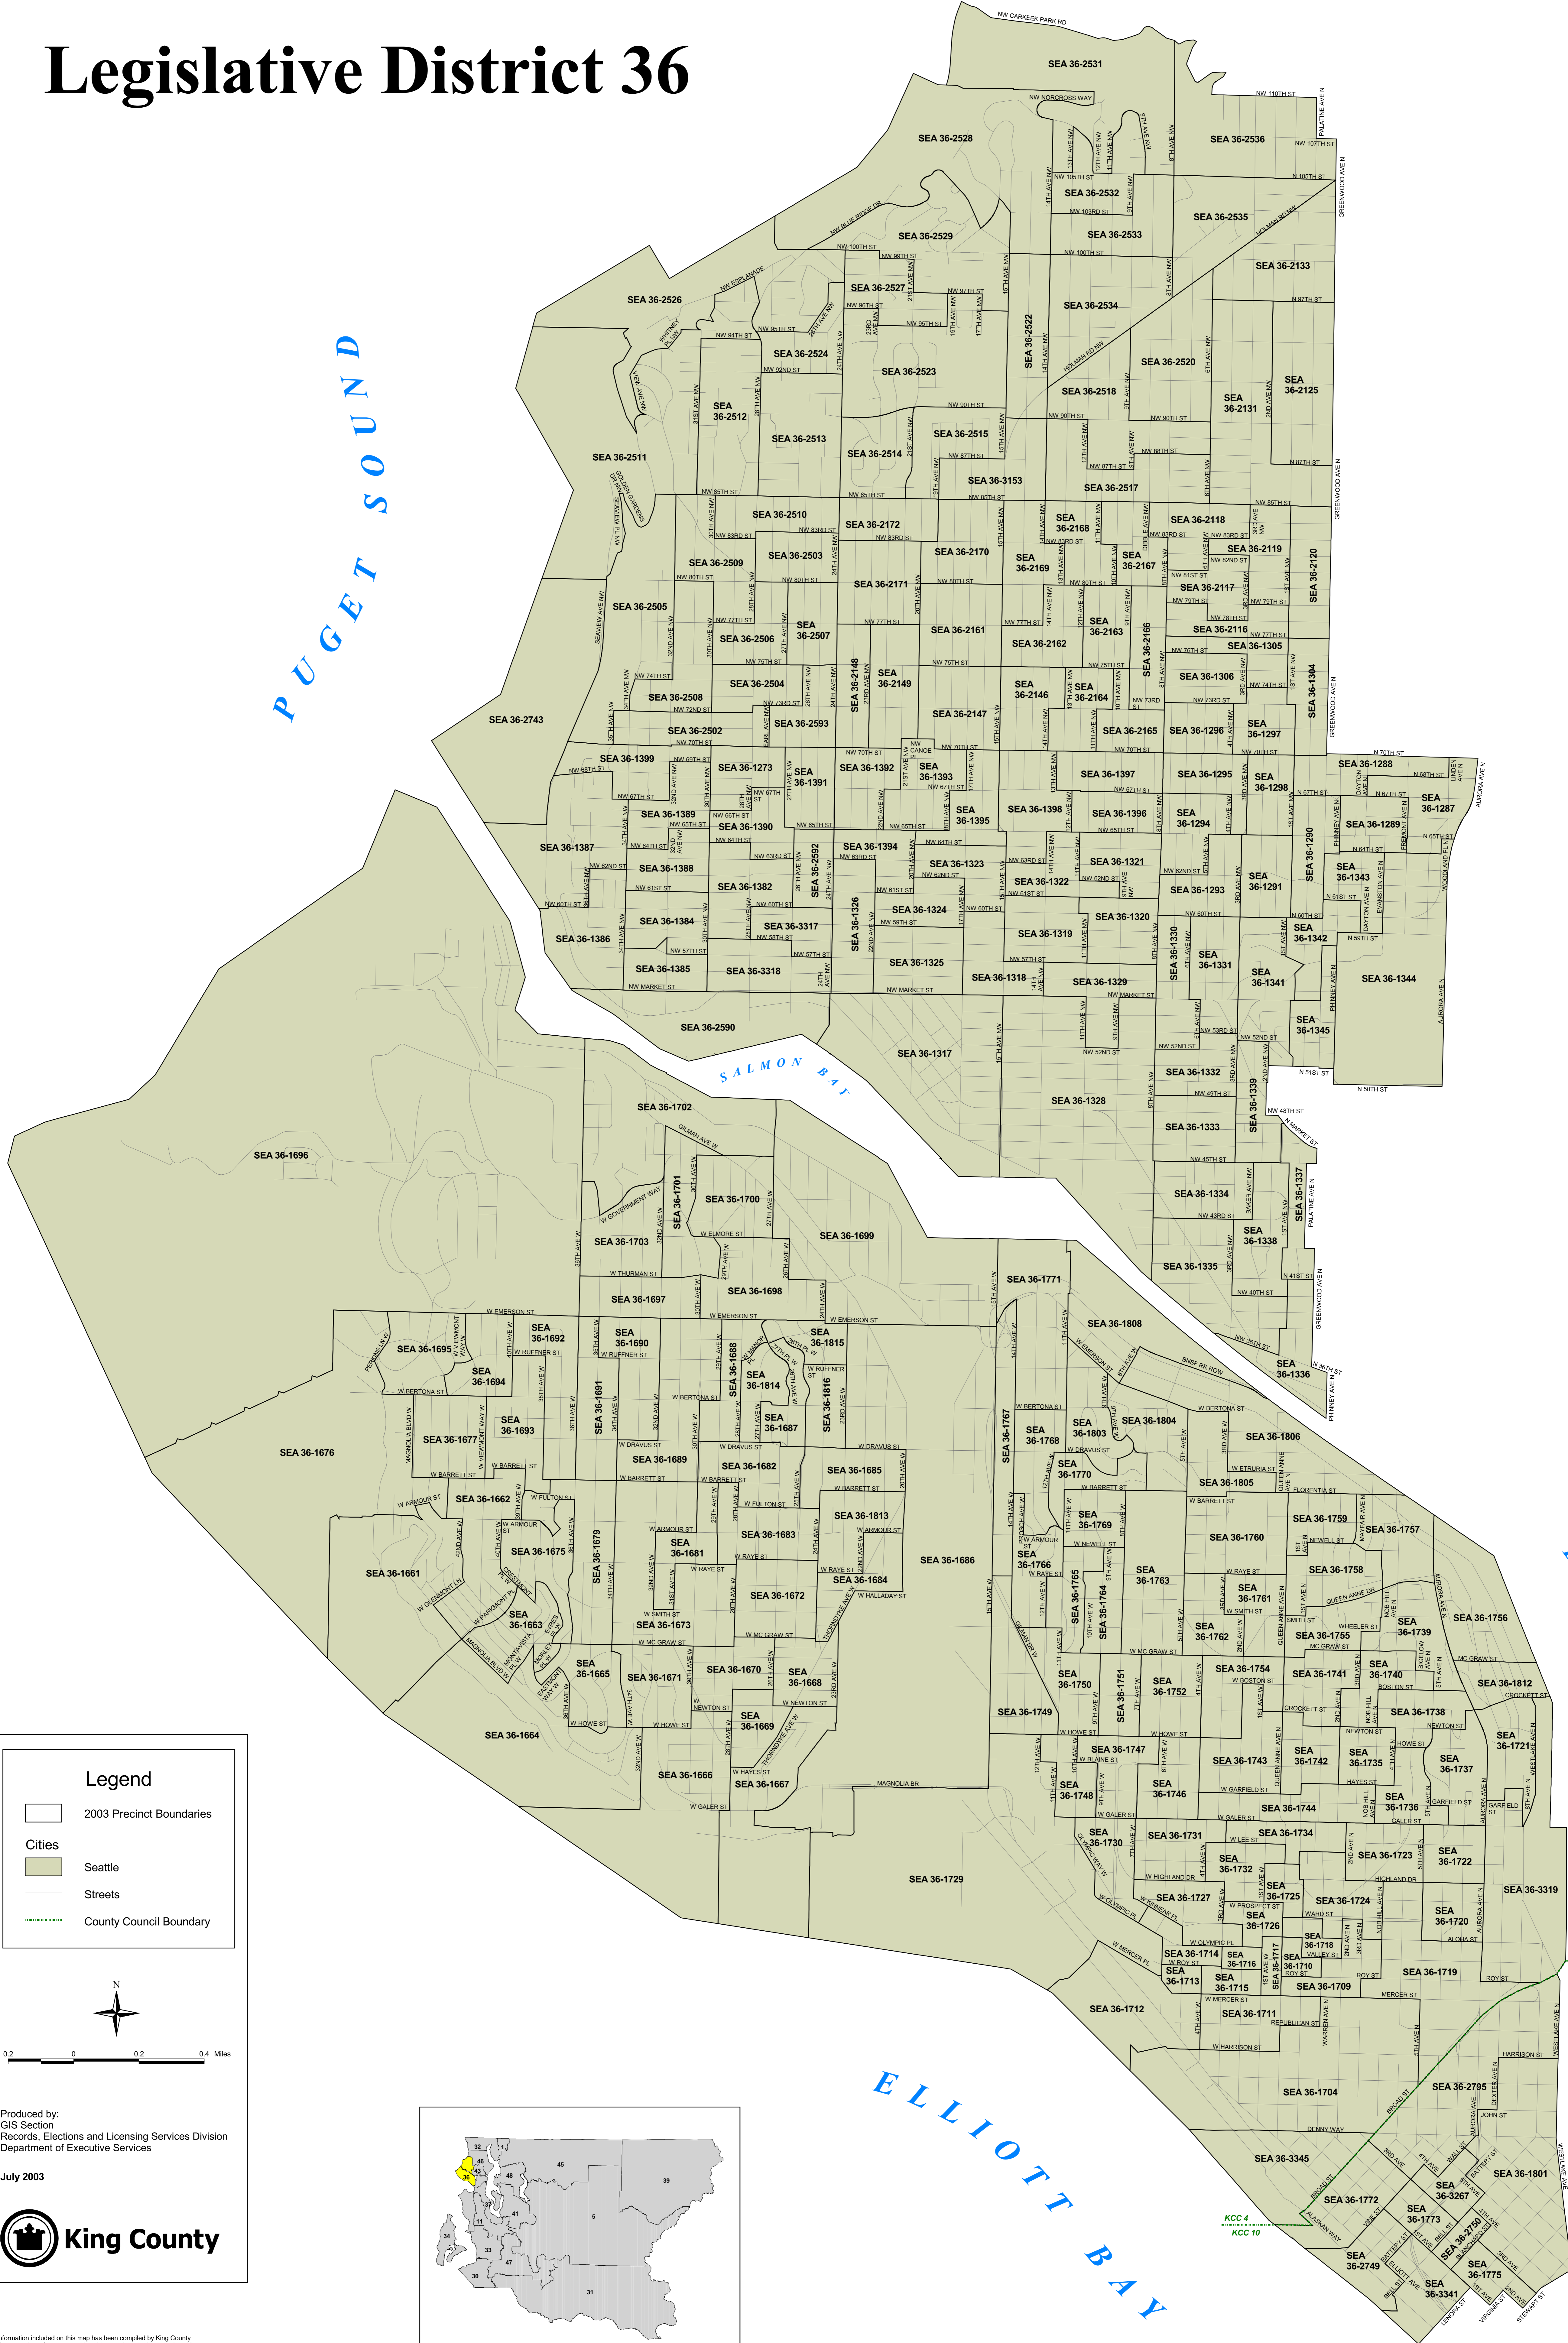

Legislative District 36

PUGET SOUND

SALMON BAY

LAKE UNION

ELLIOTT BAY

Legend

- 2003 Precinct Boundaries
- Cities
- Streets
- County Council Boundary

Produced by:
GIS Section
Records, Elections and Licensing Services Division
Department of Executive Services