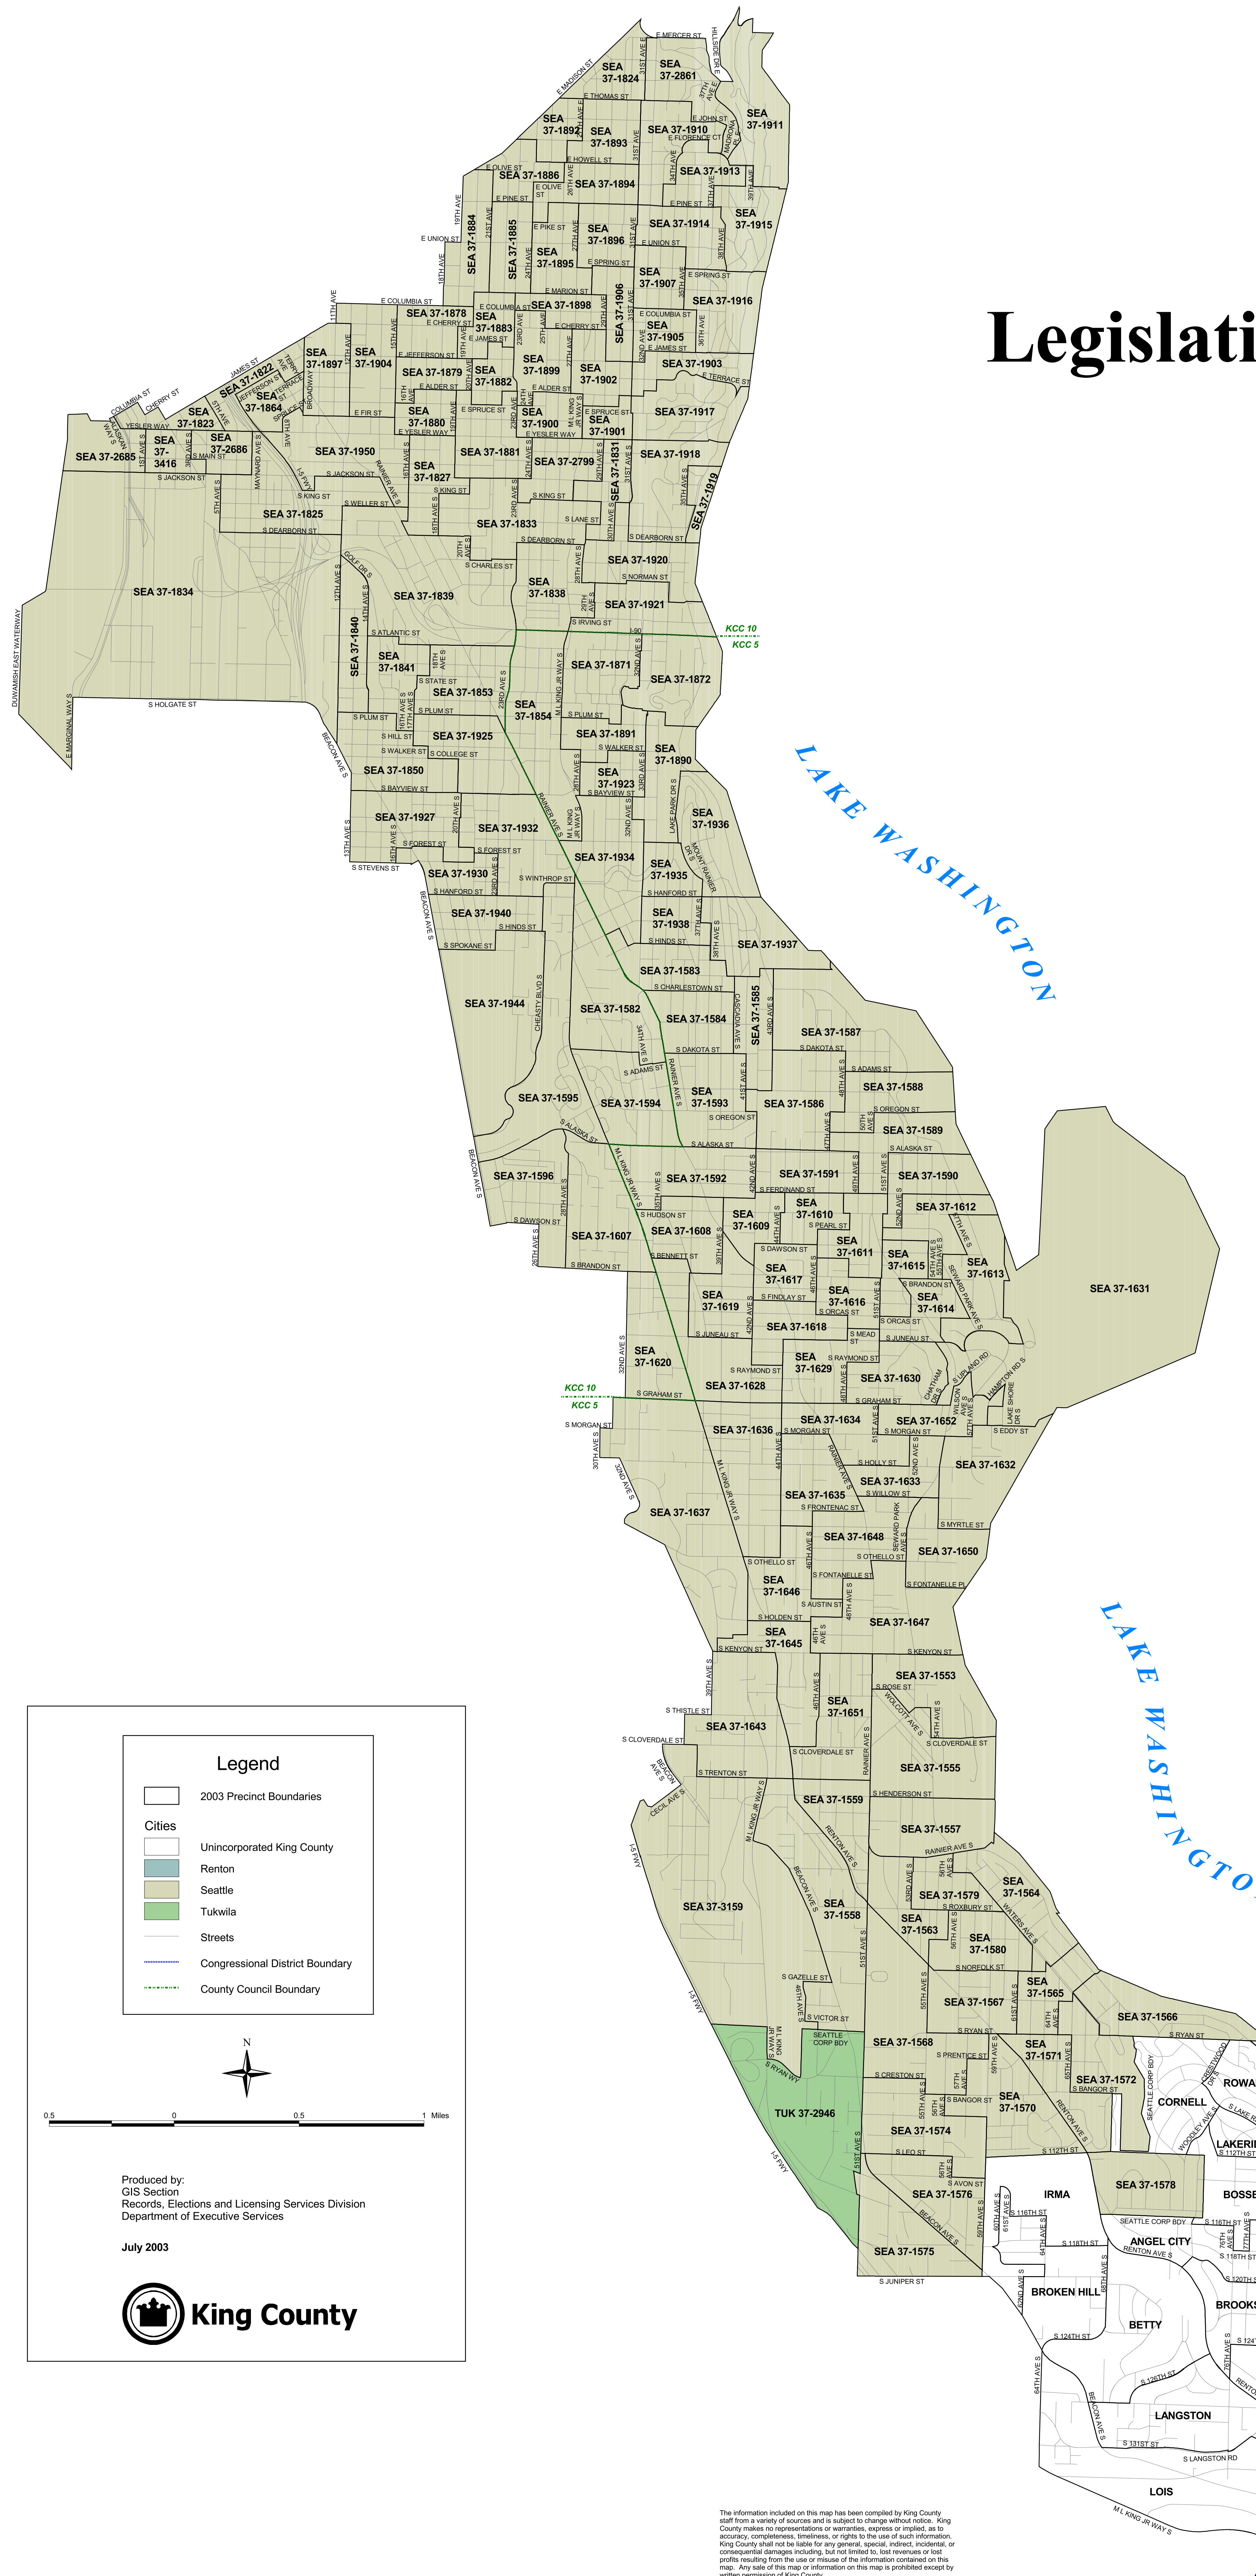

Legislative District 37

Legend

- 2003 Precinct Boundaries
- Cities
- Unincorporated King County
- Renton
- Seattle
- Tukwila
- Streets
- Congressional District Boundary
- County Council Boundary

Produced by:
GIS Section
Records, Elections and Licensing Services Division
Department of Executive Services

July 2003