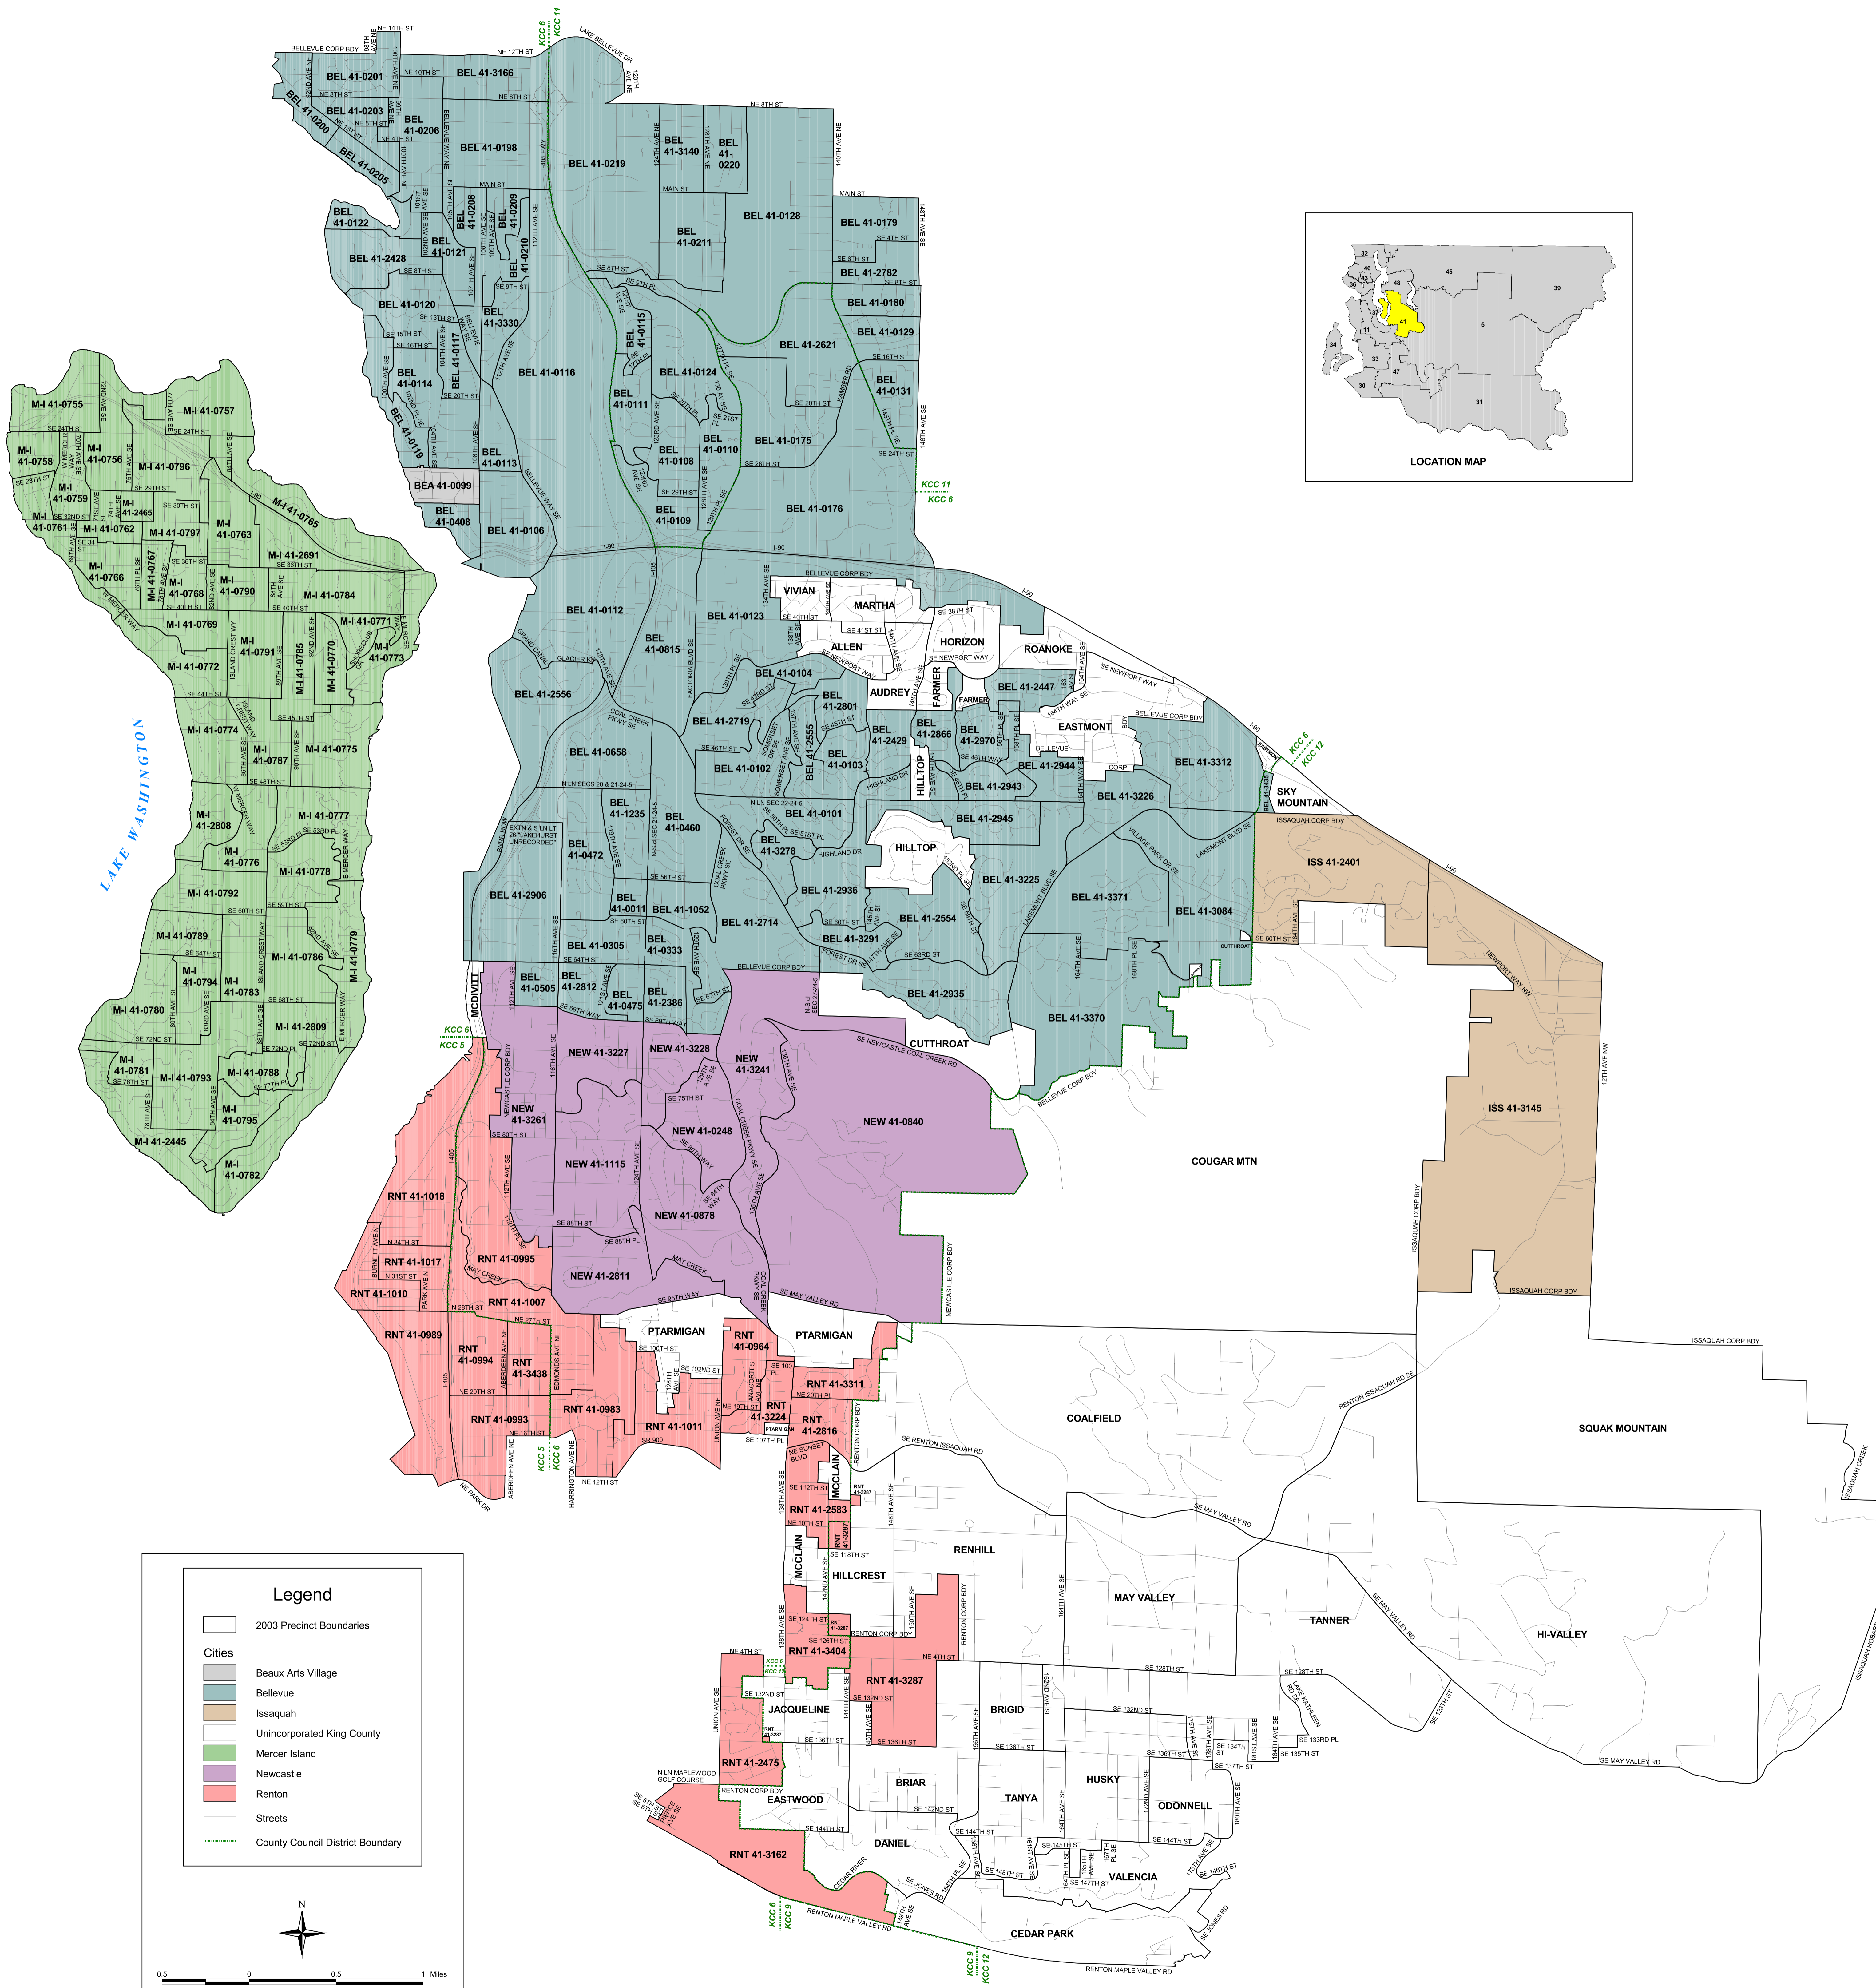

Legislative District 41

Legend

- 2003 Precinct Boundaries
- **Cities**
- Beaux Arts Village
- Bellevue
- Issaquah
- Unincorporated King County
- Mercer Island
- Newcastle
- Renton
- Streets
- County Council District Boundary

Produced by:
GIS Section
Records, Elections and Licensing Services Division
Department of Executive Services

July 2003