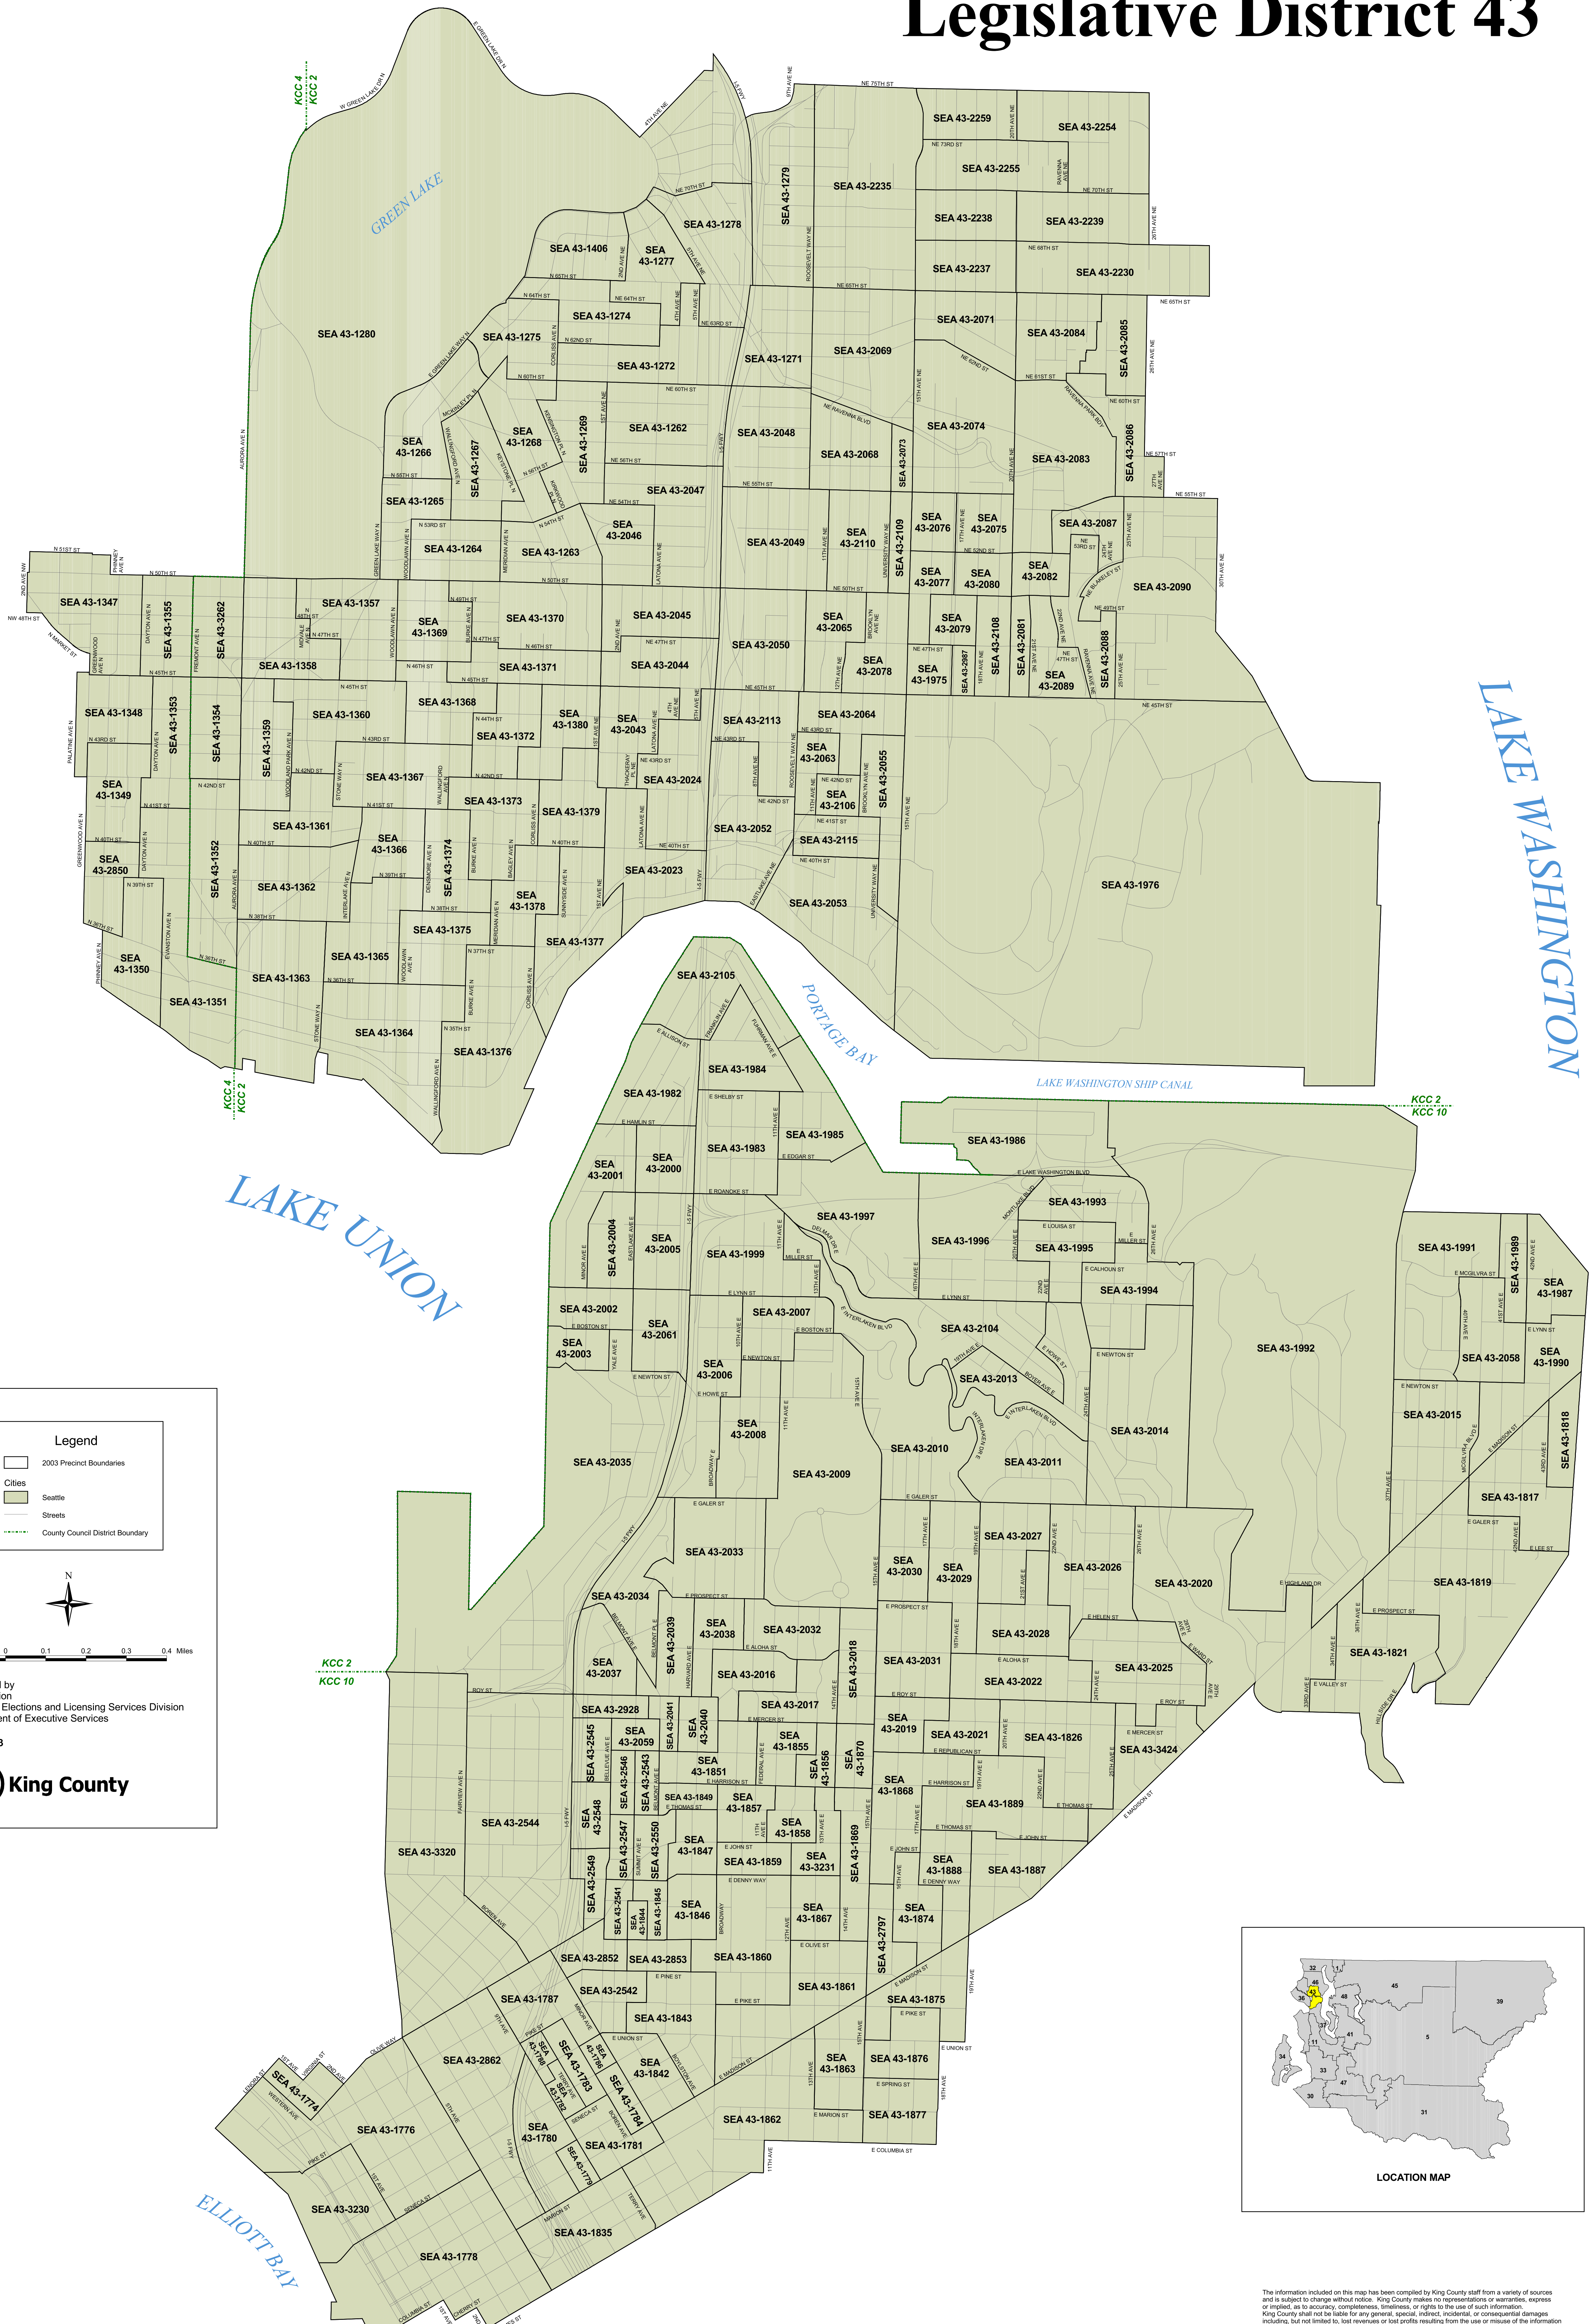

LOCATION MAP

Legislative District 43

2003
SEA 43-178

LEG 43
2003

LAKE WASHINGTON

LAKE UNION

PORTAGE BAY

LAKE WASHINGTON SHIP CANAL

ELLIOTT BAY