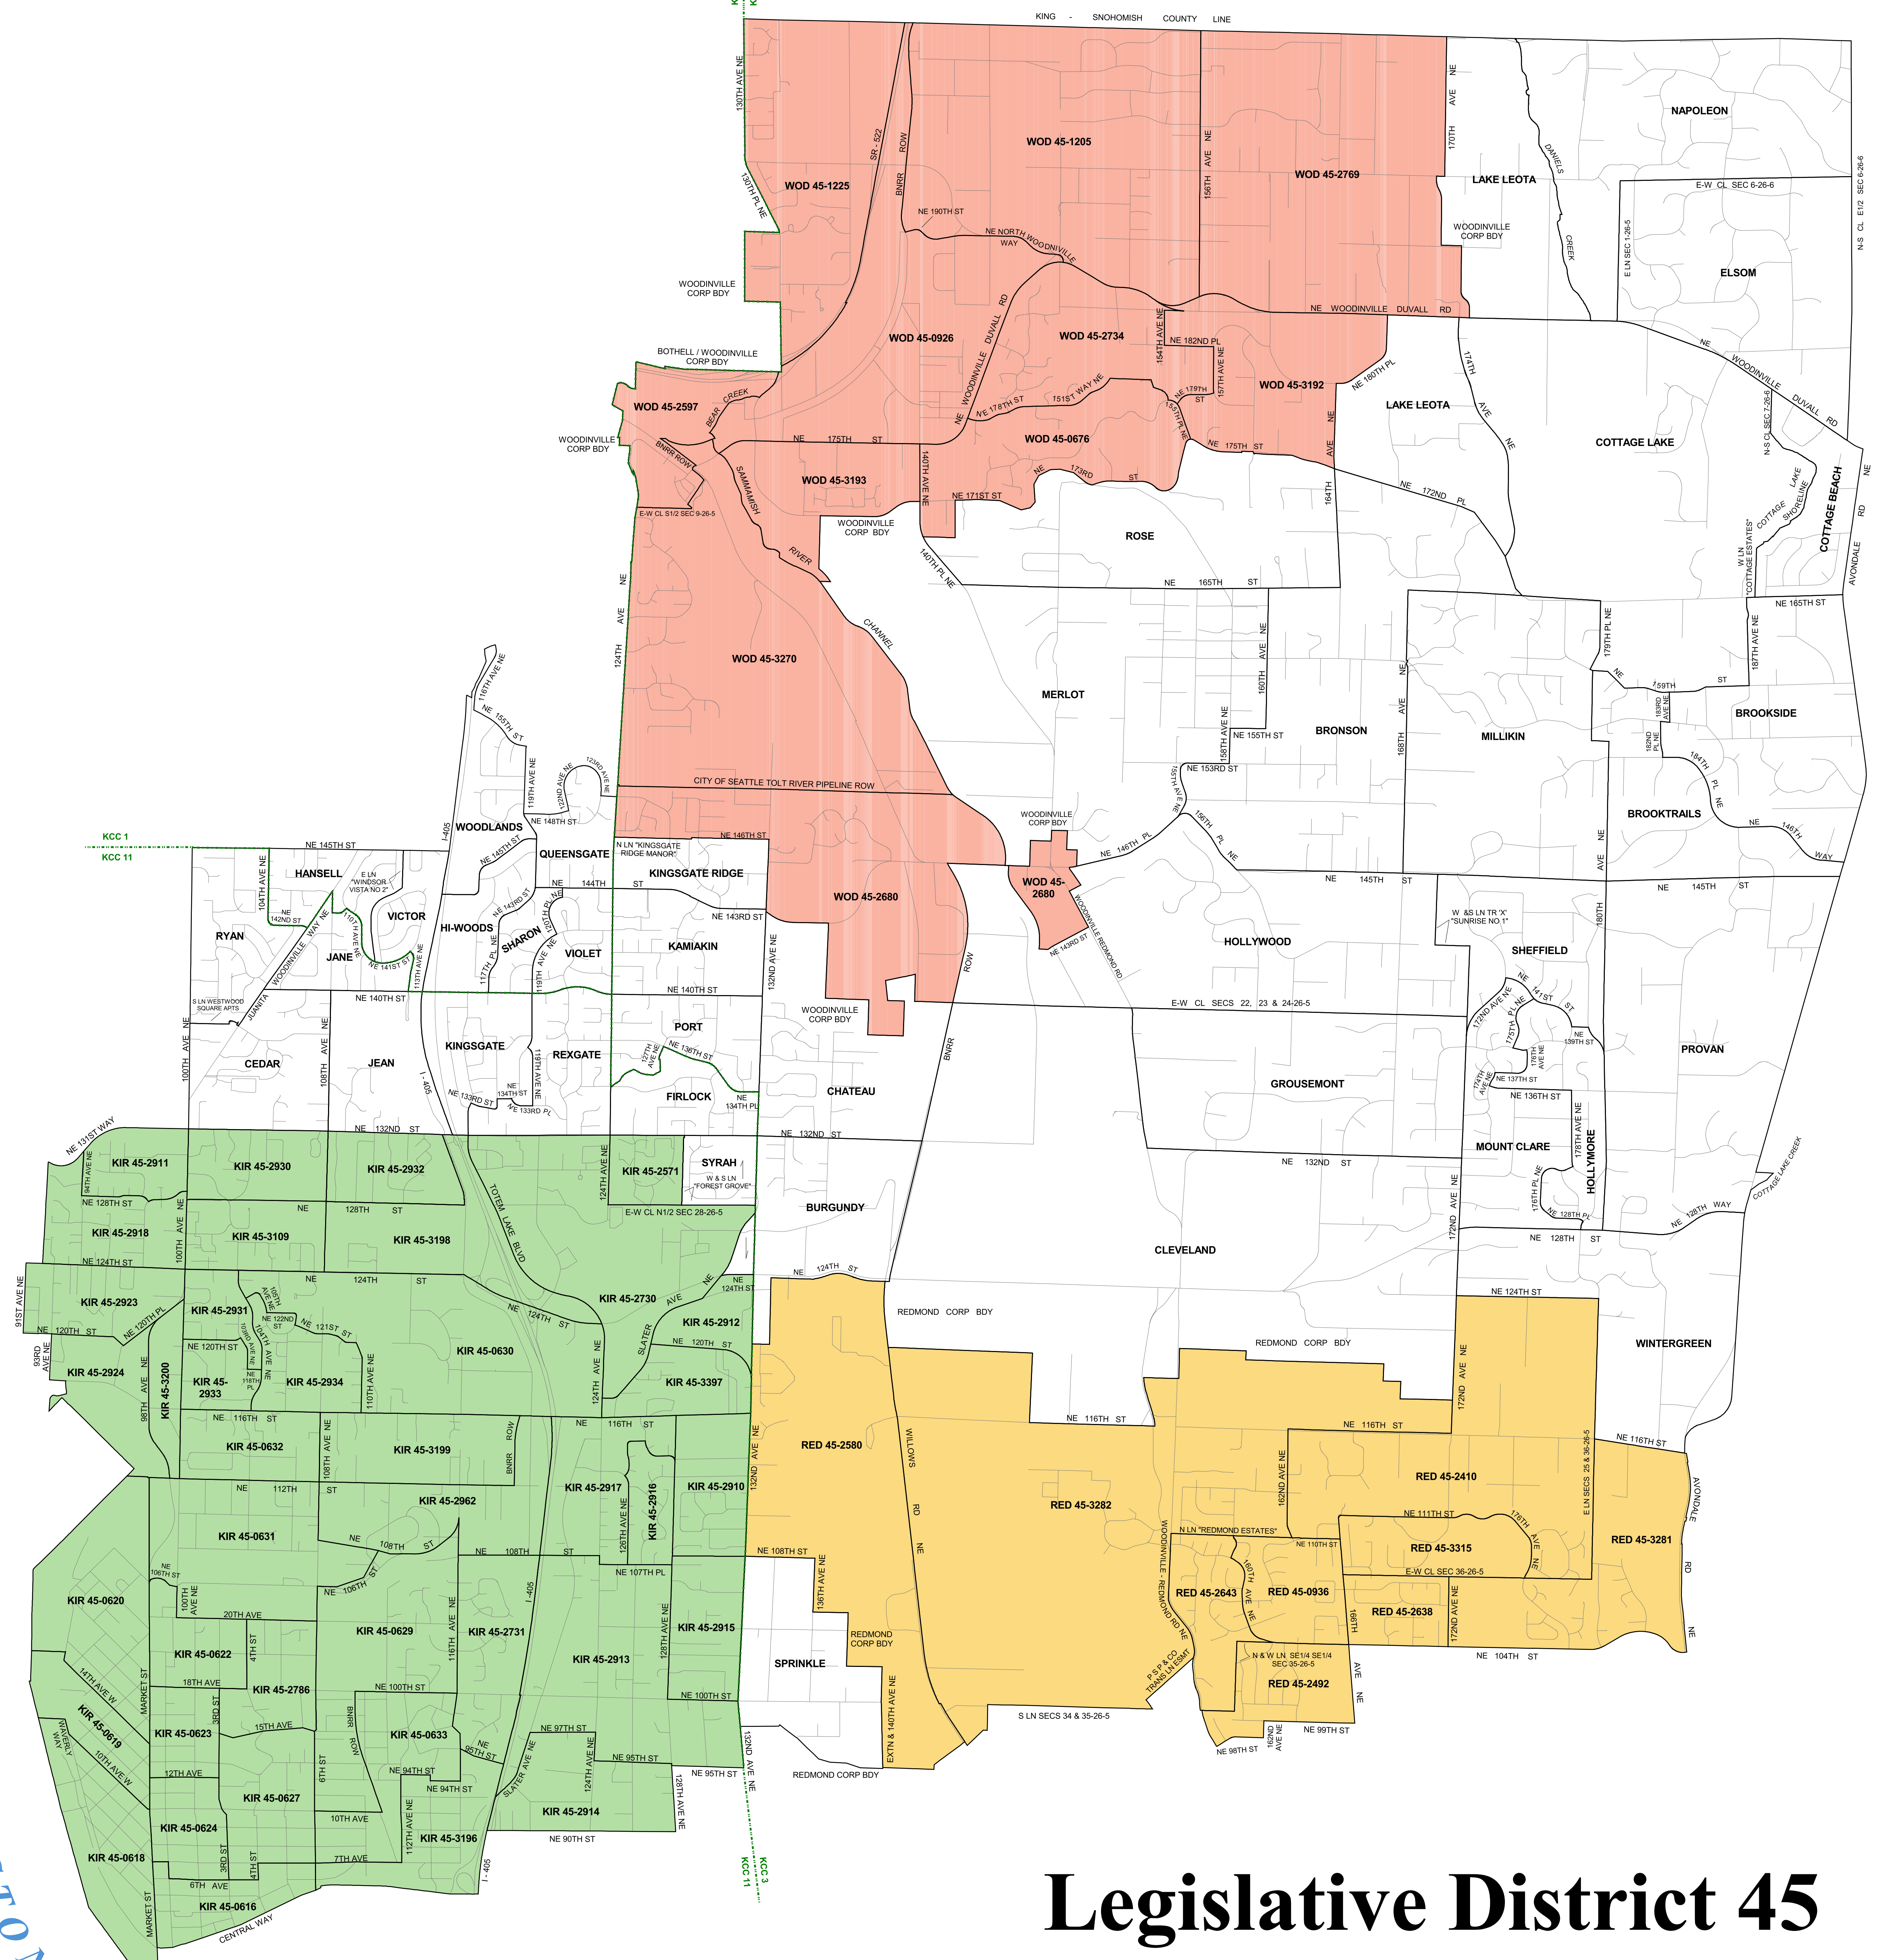

LAKE WASHINGTON

Legislative District 45

PAGE 1

Legend

- 2003 Precinct Boundaries
- Cities
- Unincorporated King County
- Kirkland
- Redmond
- Woodinville
- Streets
- County Council District Boundary

N

0.5   0   0.5   1
Miles

Produced by
GIS Section
Records, Elections and Licensing Services Division
Department of Executive Services

July 2003

SEE PAGE 2