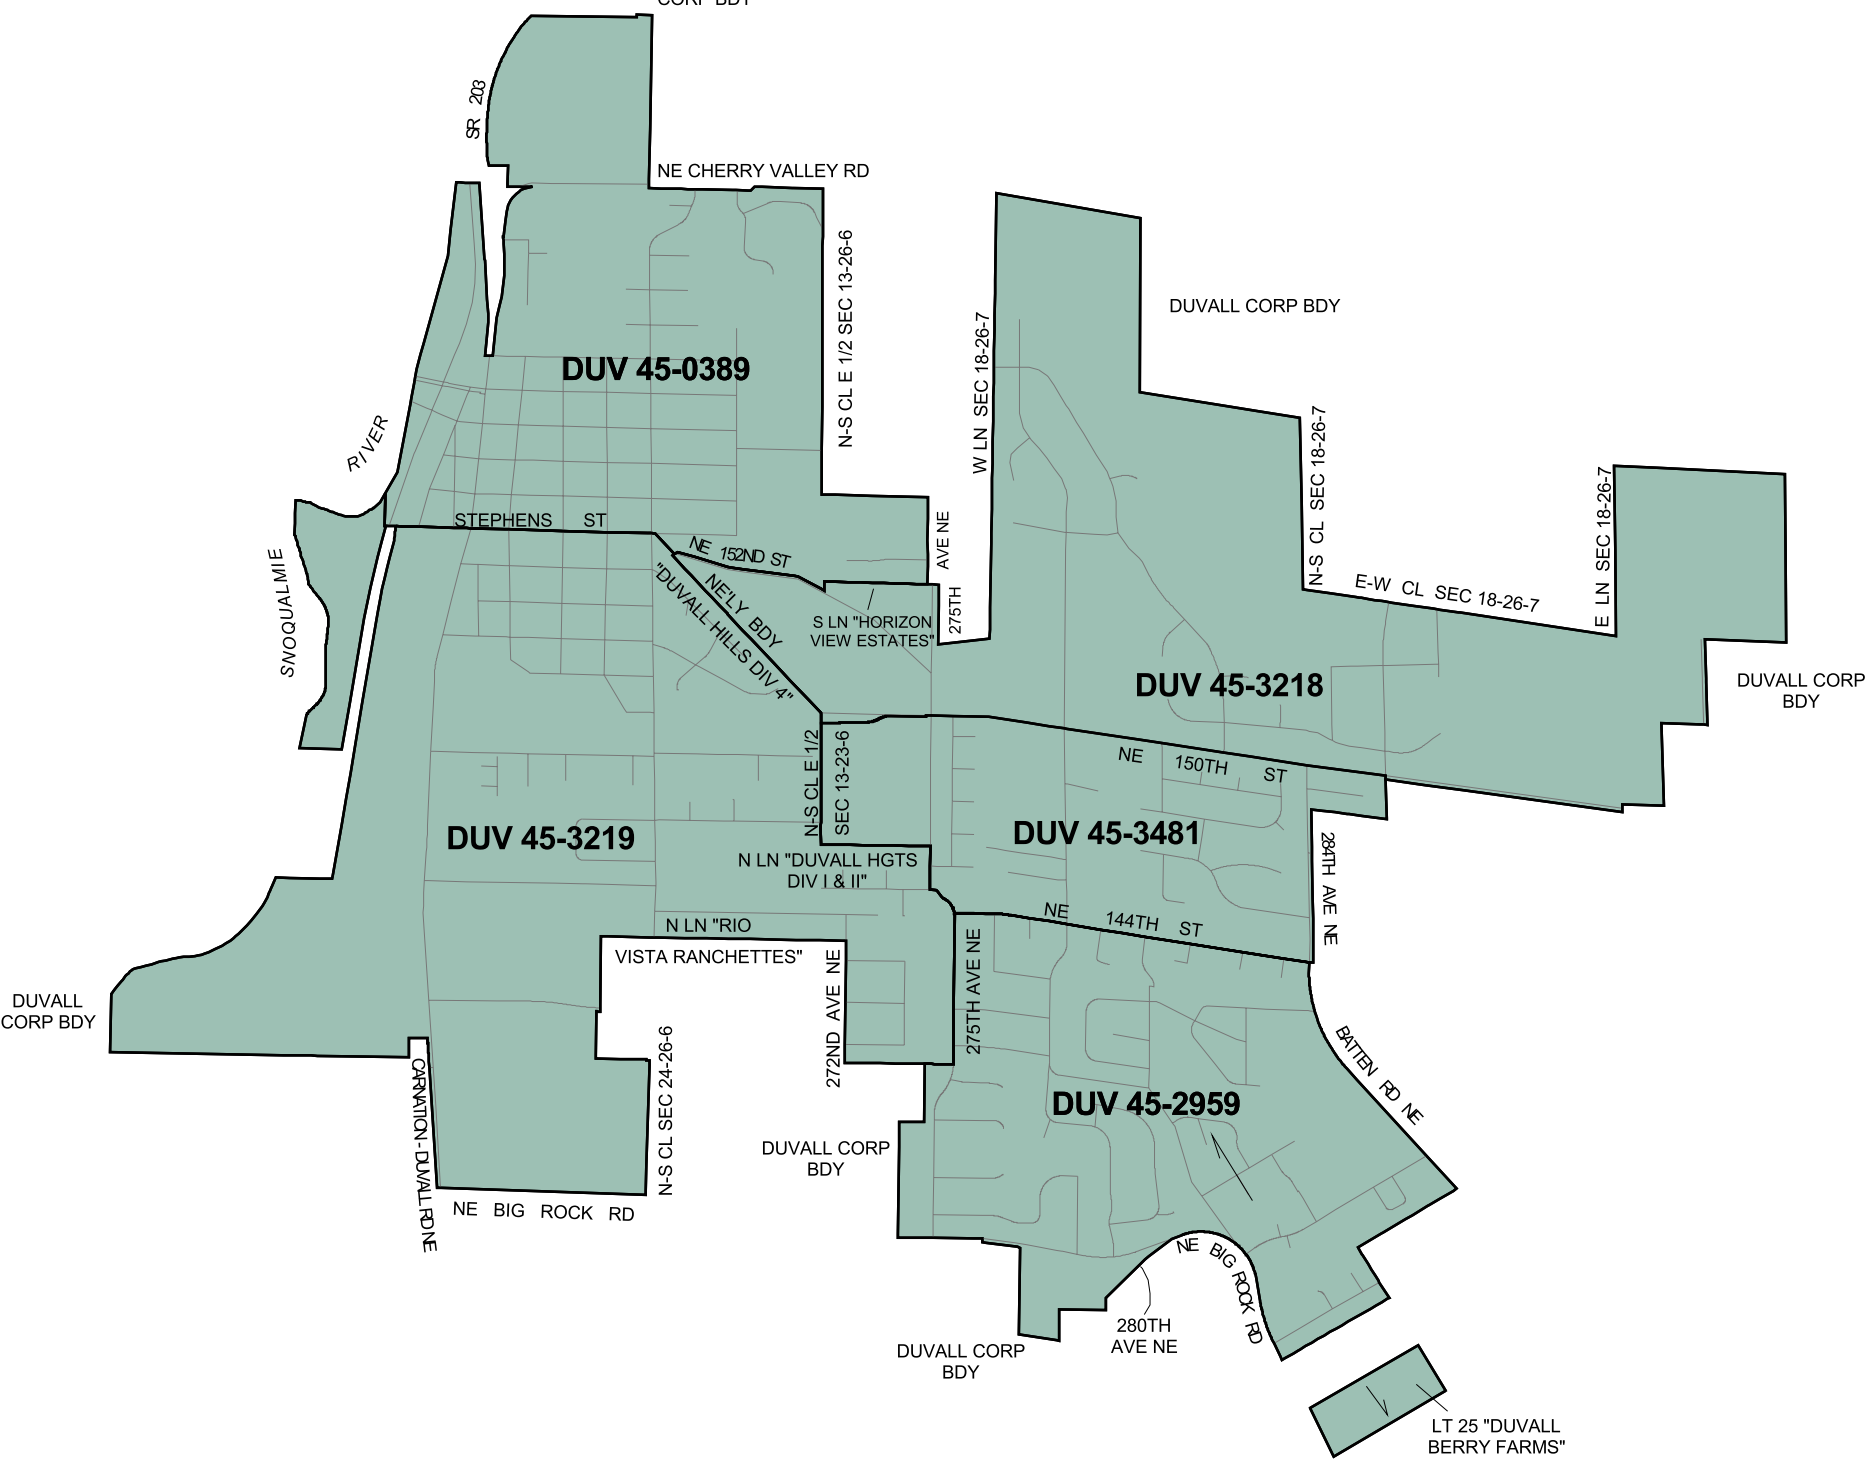

DUVALL DETAIL

Legislative District 45

PAGE 2