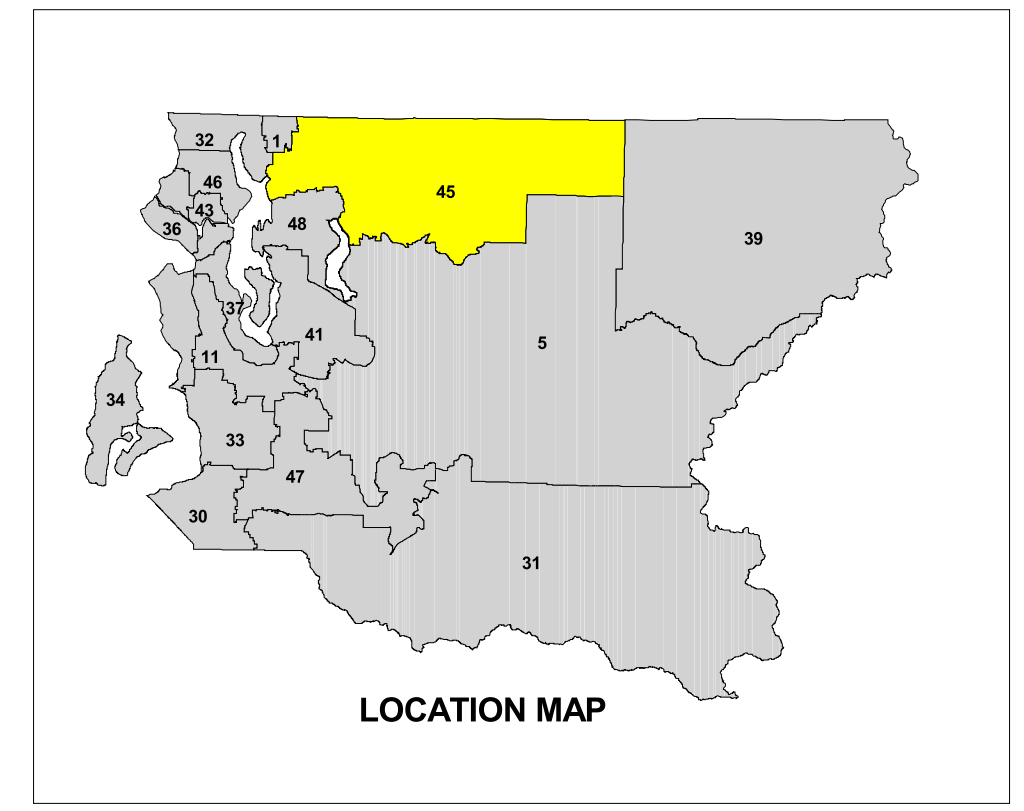

LOCATION MAP