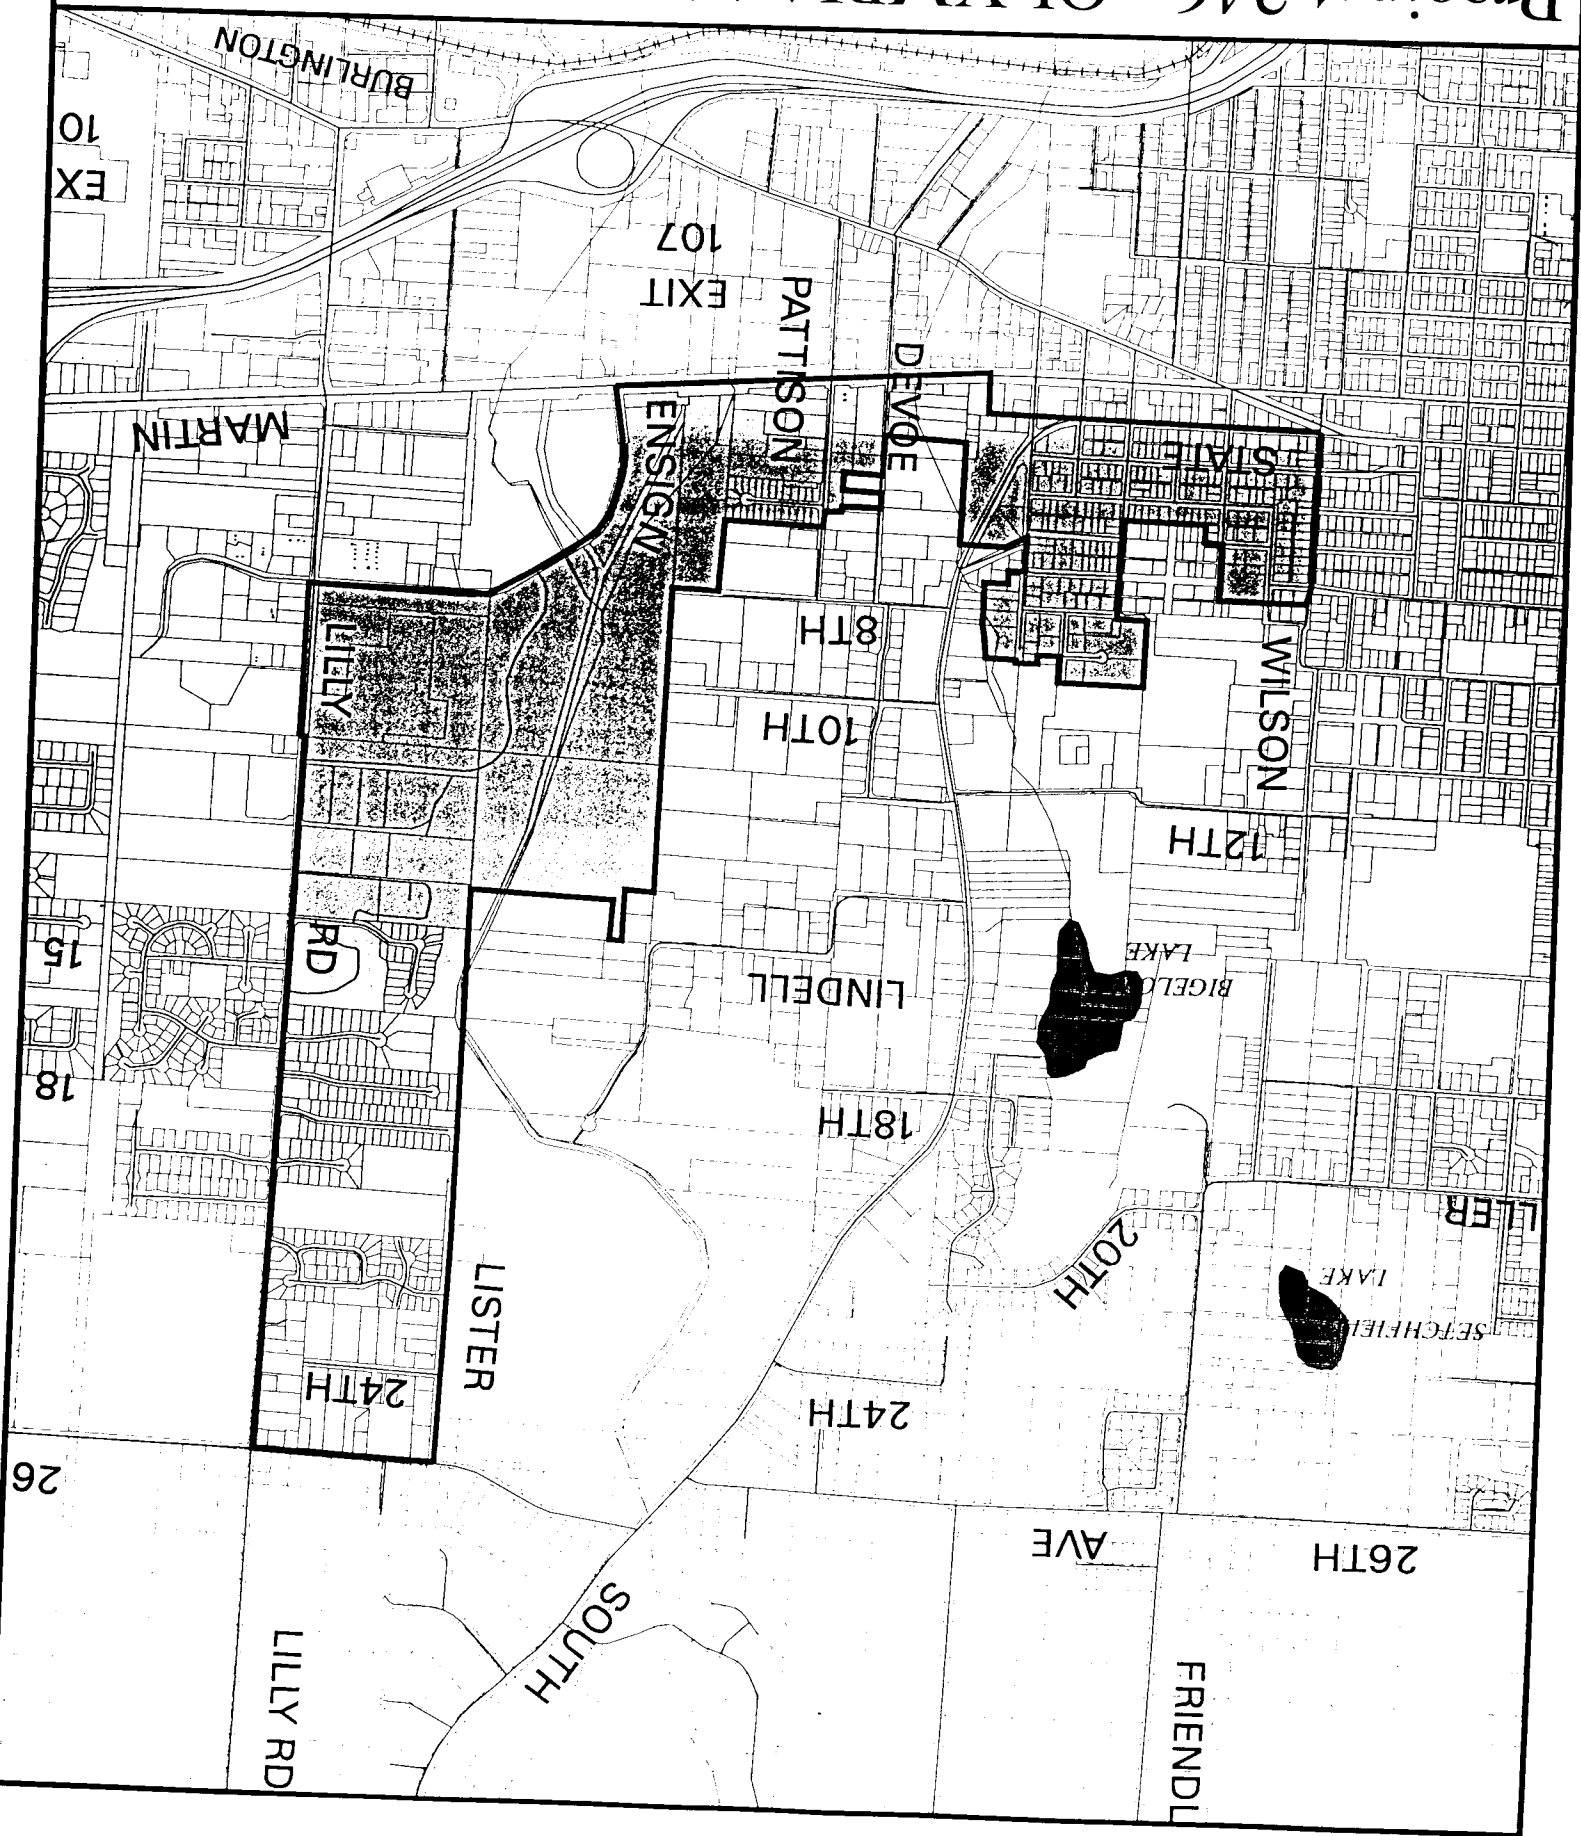

Precinct 246 - OLYMPIA 46

Thurston County, Washington
Map prepared by Thurston GeoData Center

Utility Lines

N

EX 10

EXIT 107

15
18

26