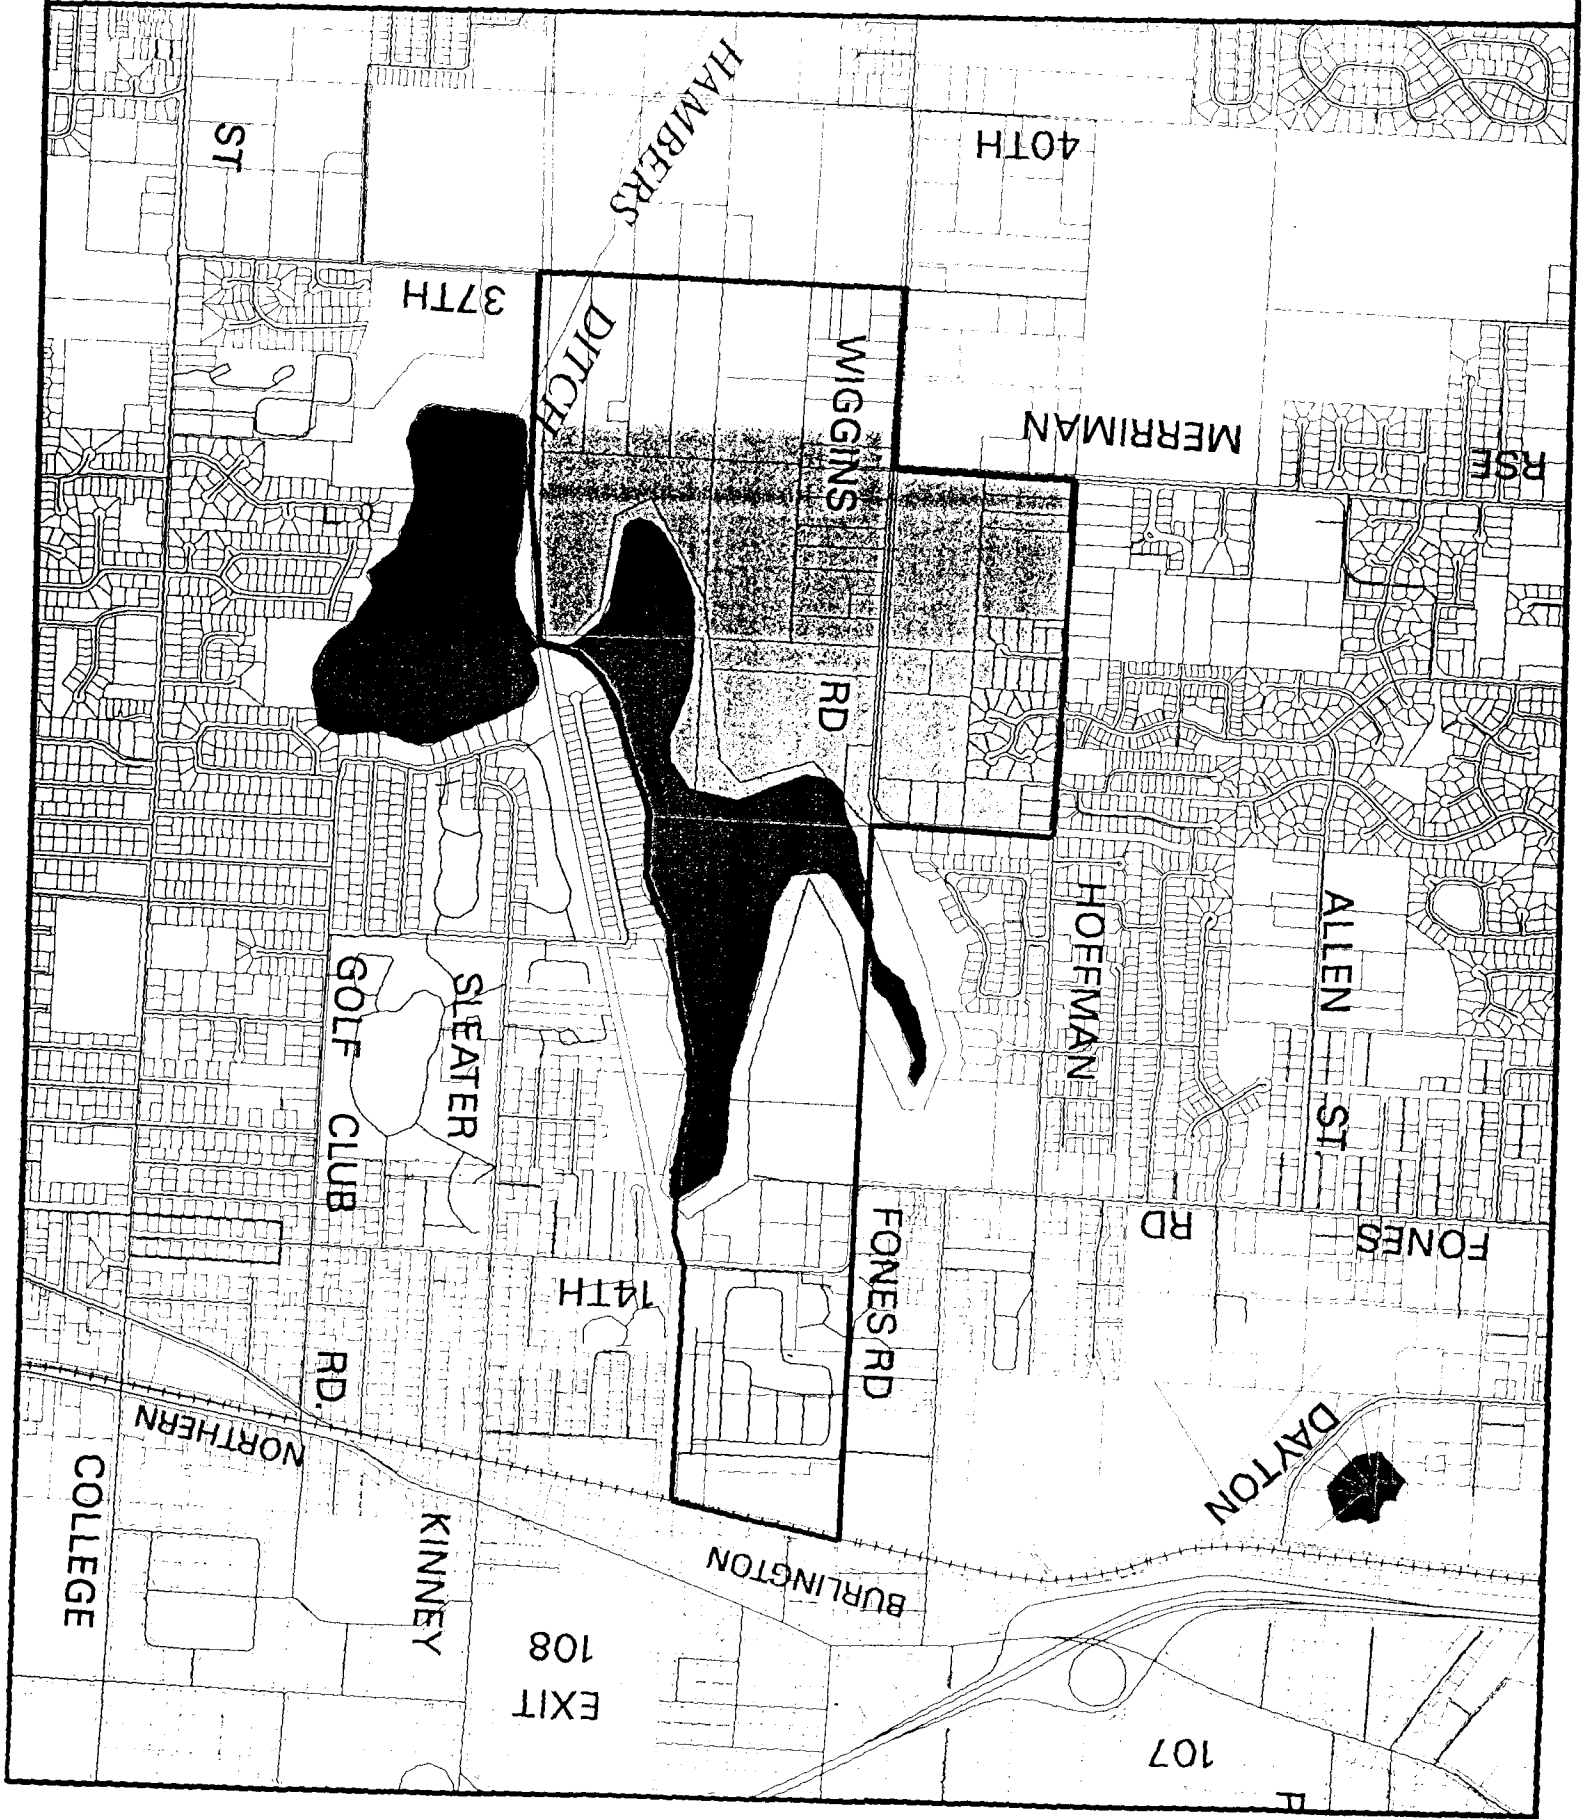

# Precinct 251 - OLYMPIA 51

Thurston County, Washington  
Map prepared by Thurston GeoData Center

Utility Lines

RSE

40TH

HAMBERS

37TH

DITCH

NORTHERN