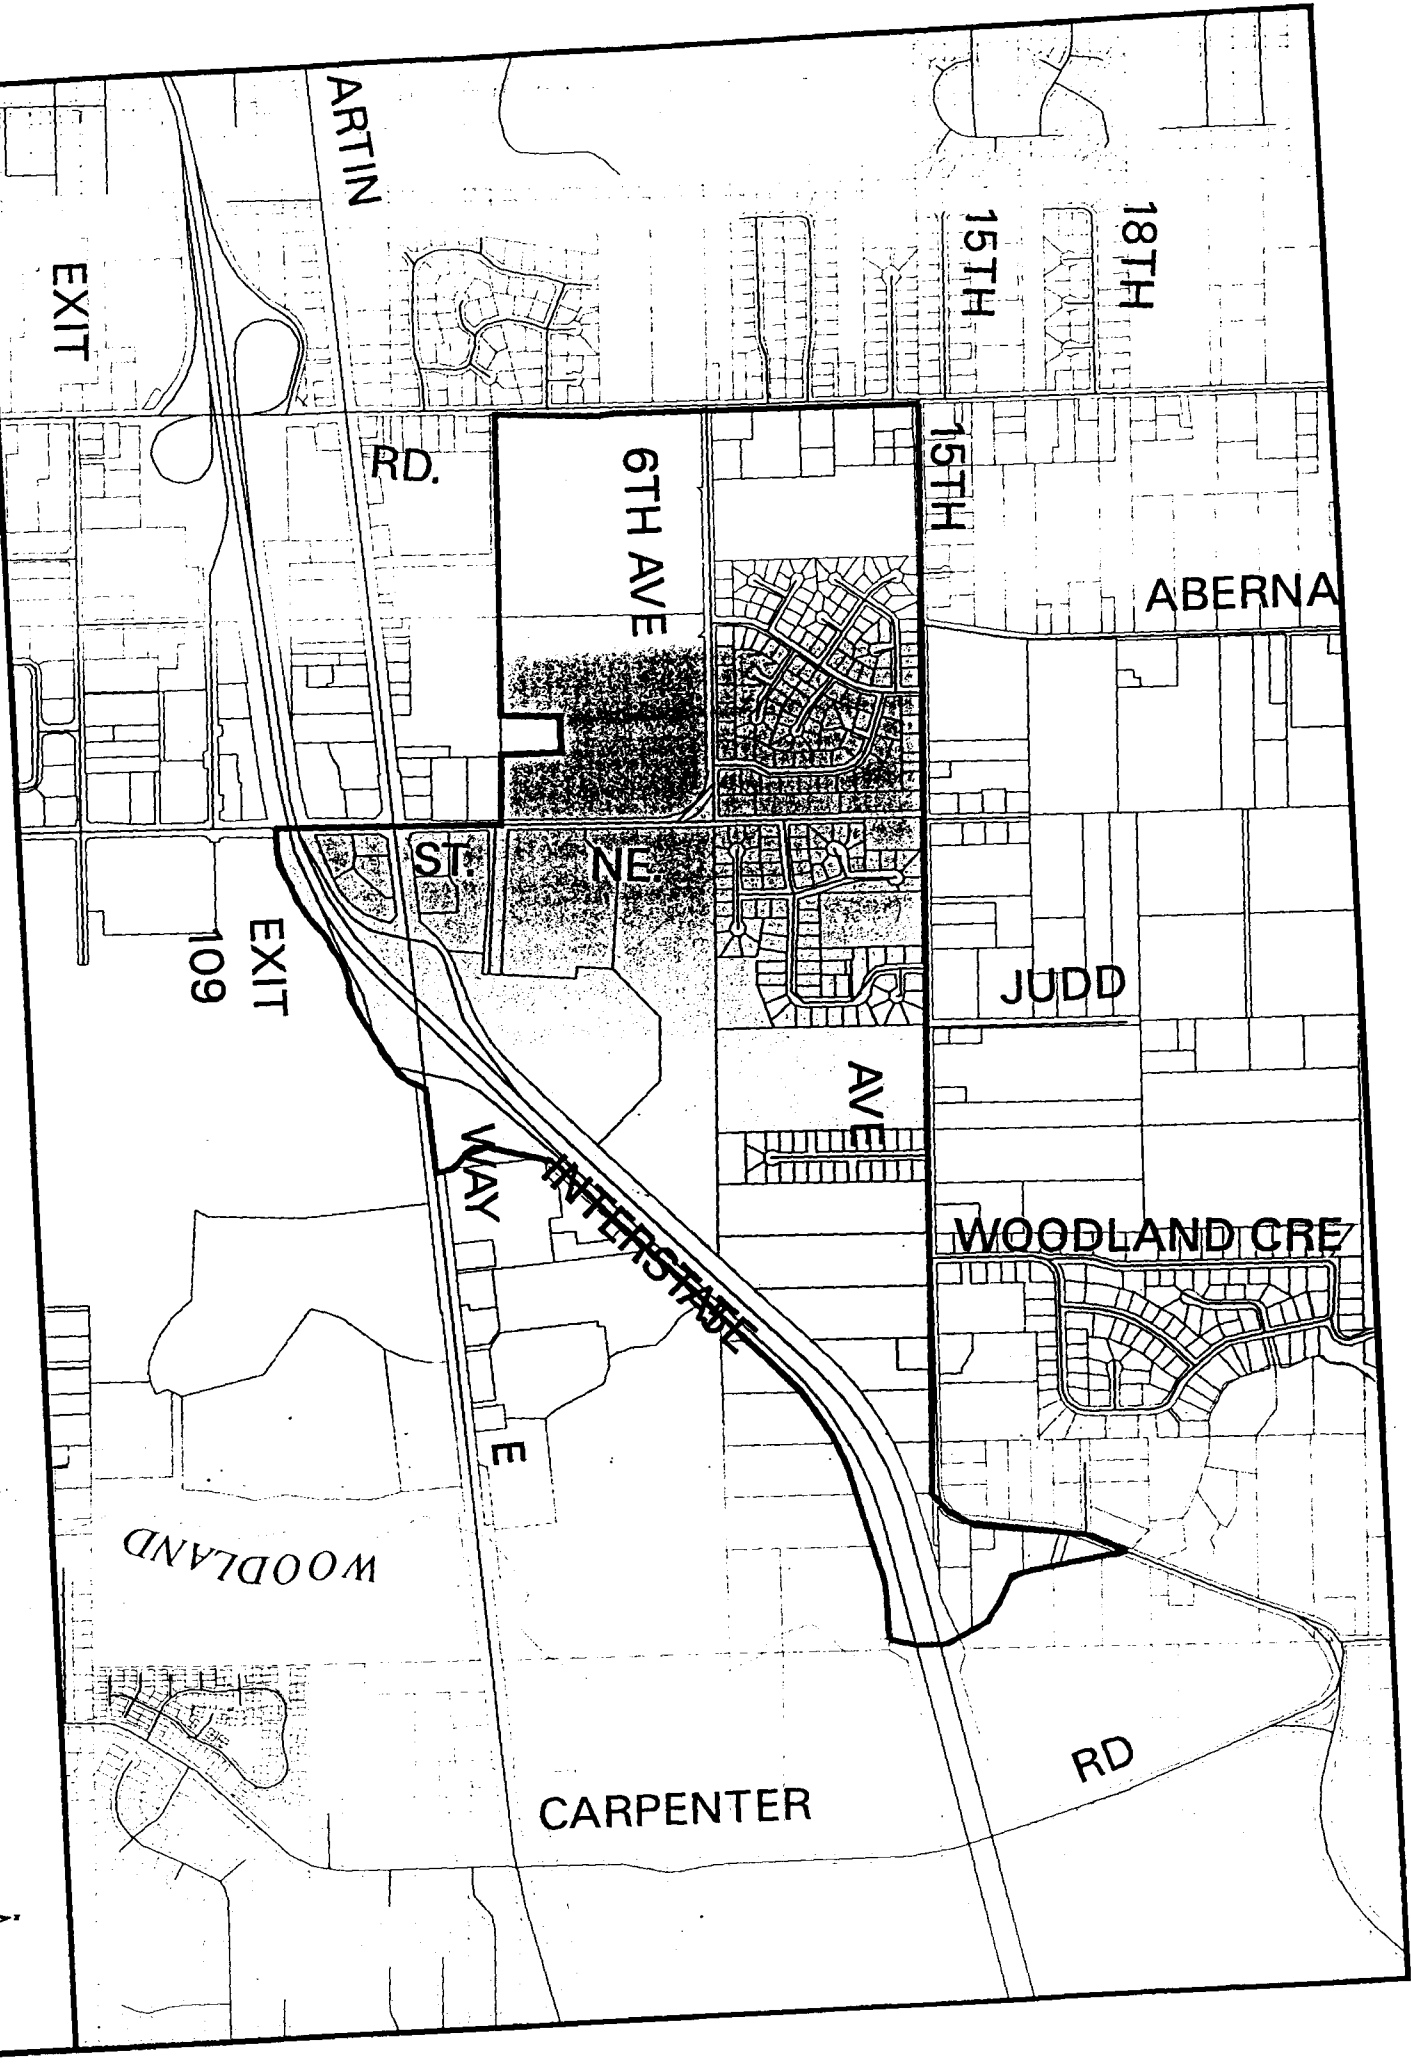

Precinct 302 - LACEY2
Thurston County, Washington
Map prepared by Thurston GeoData Center

 Utility Lines