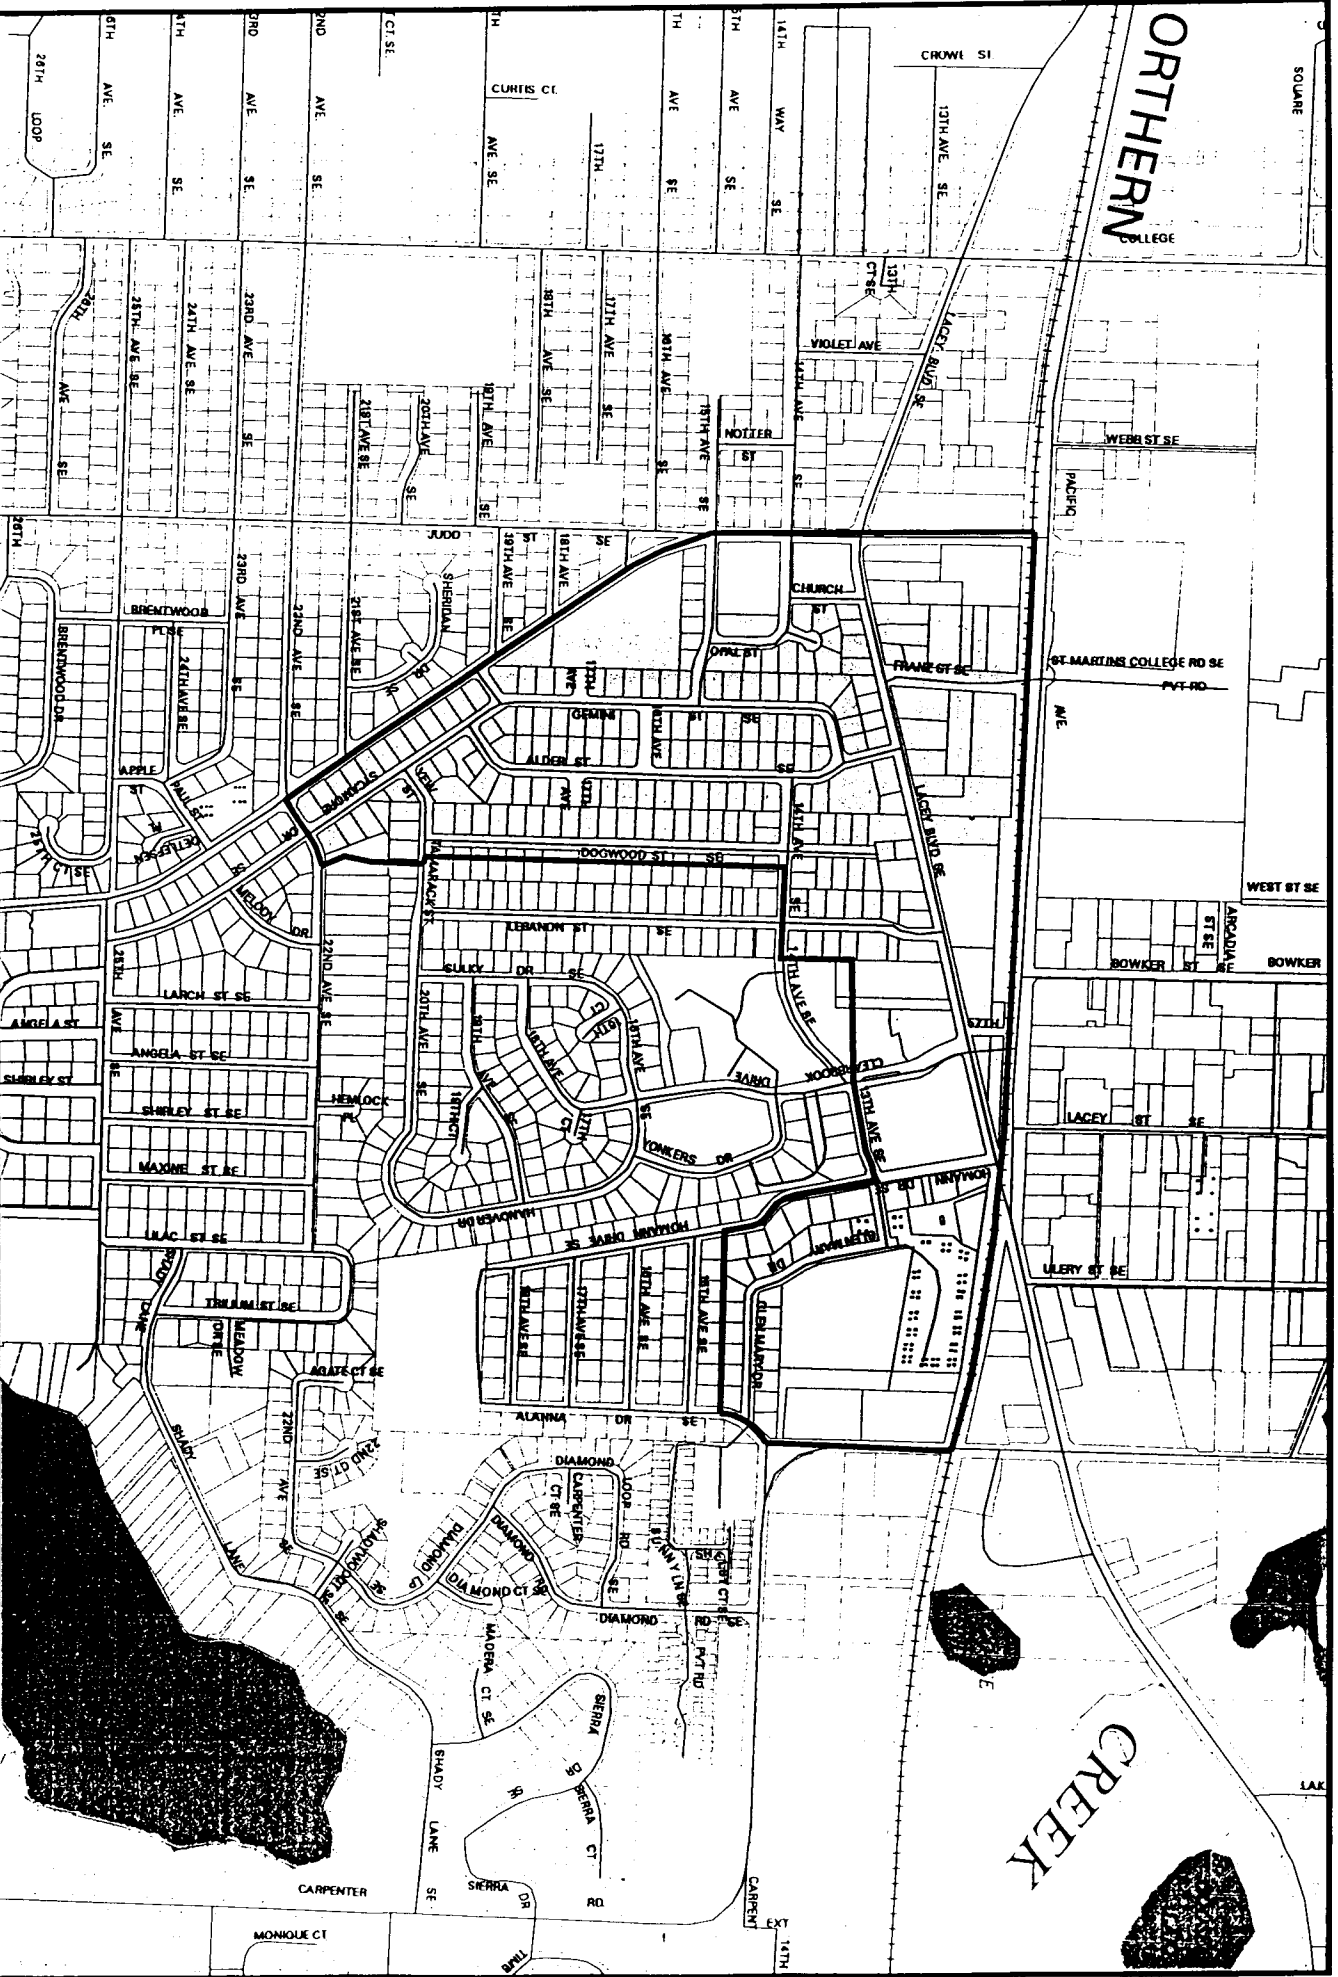

ORTHERN COLLEGE

Precinct 319 - LACEY 19

Thurston County, Washington
Map prepared by Thurston GeoData Center

Utility Lines