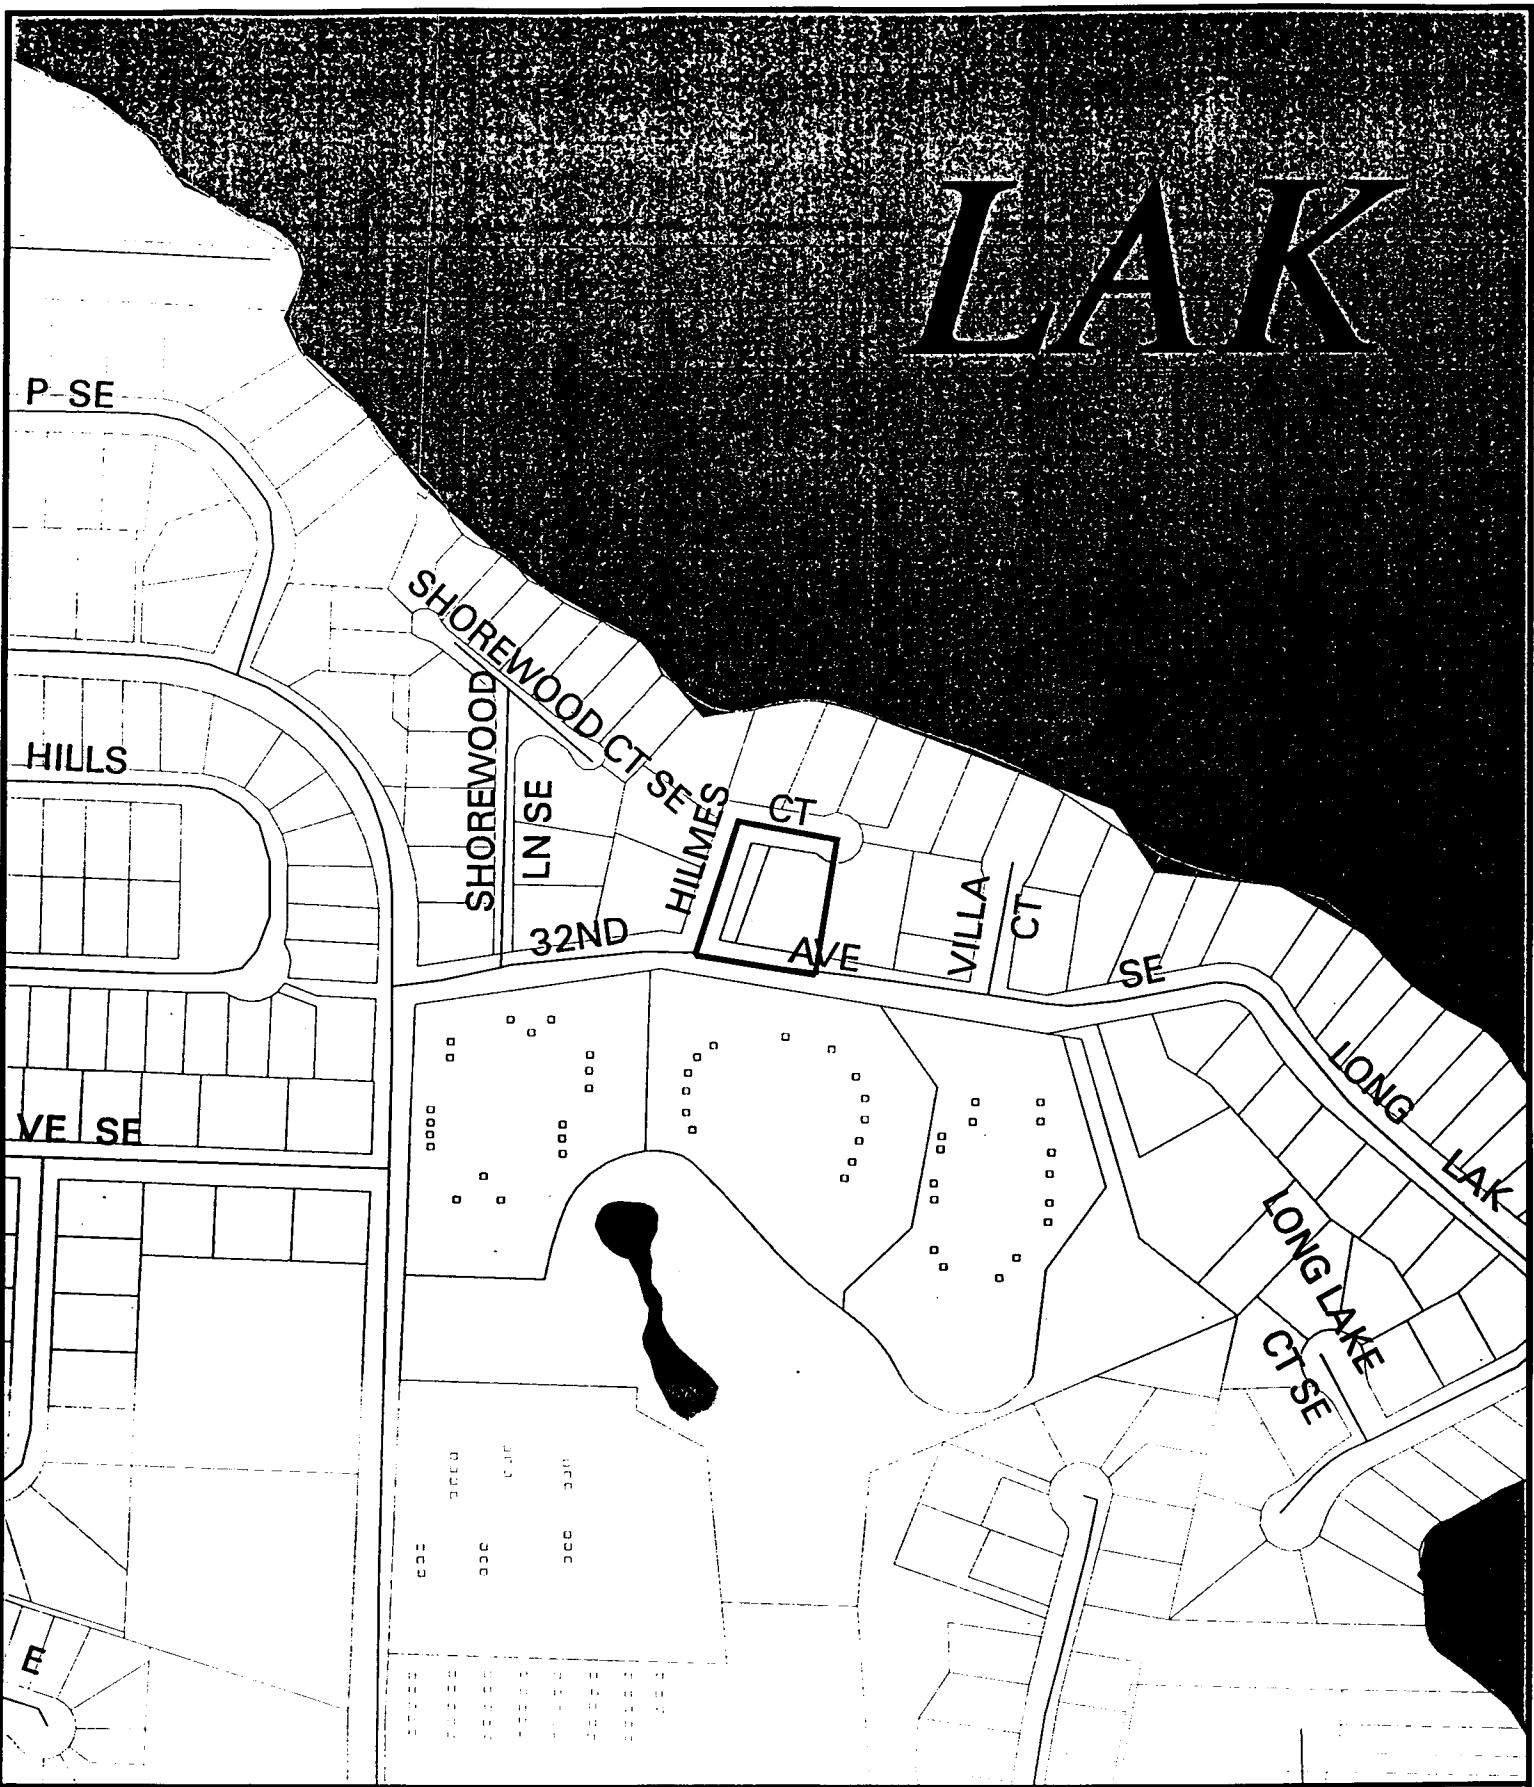

LAK

Precinct 325 - LACEY25

Thurston County, Washington

Map prepared by Thurston GeoData Center

 Utility Lines