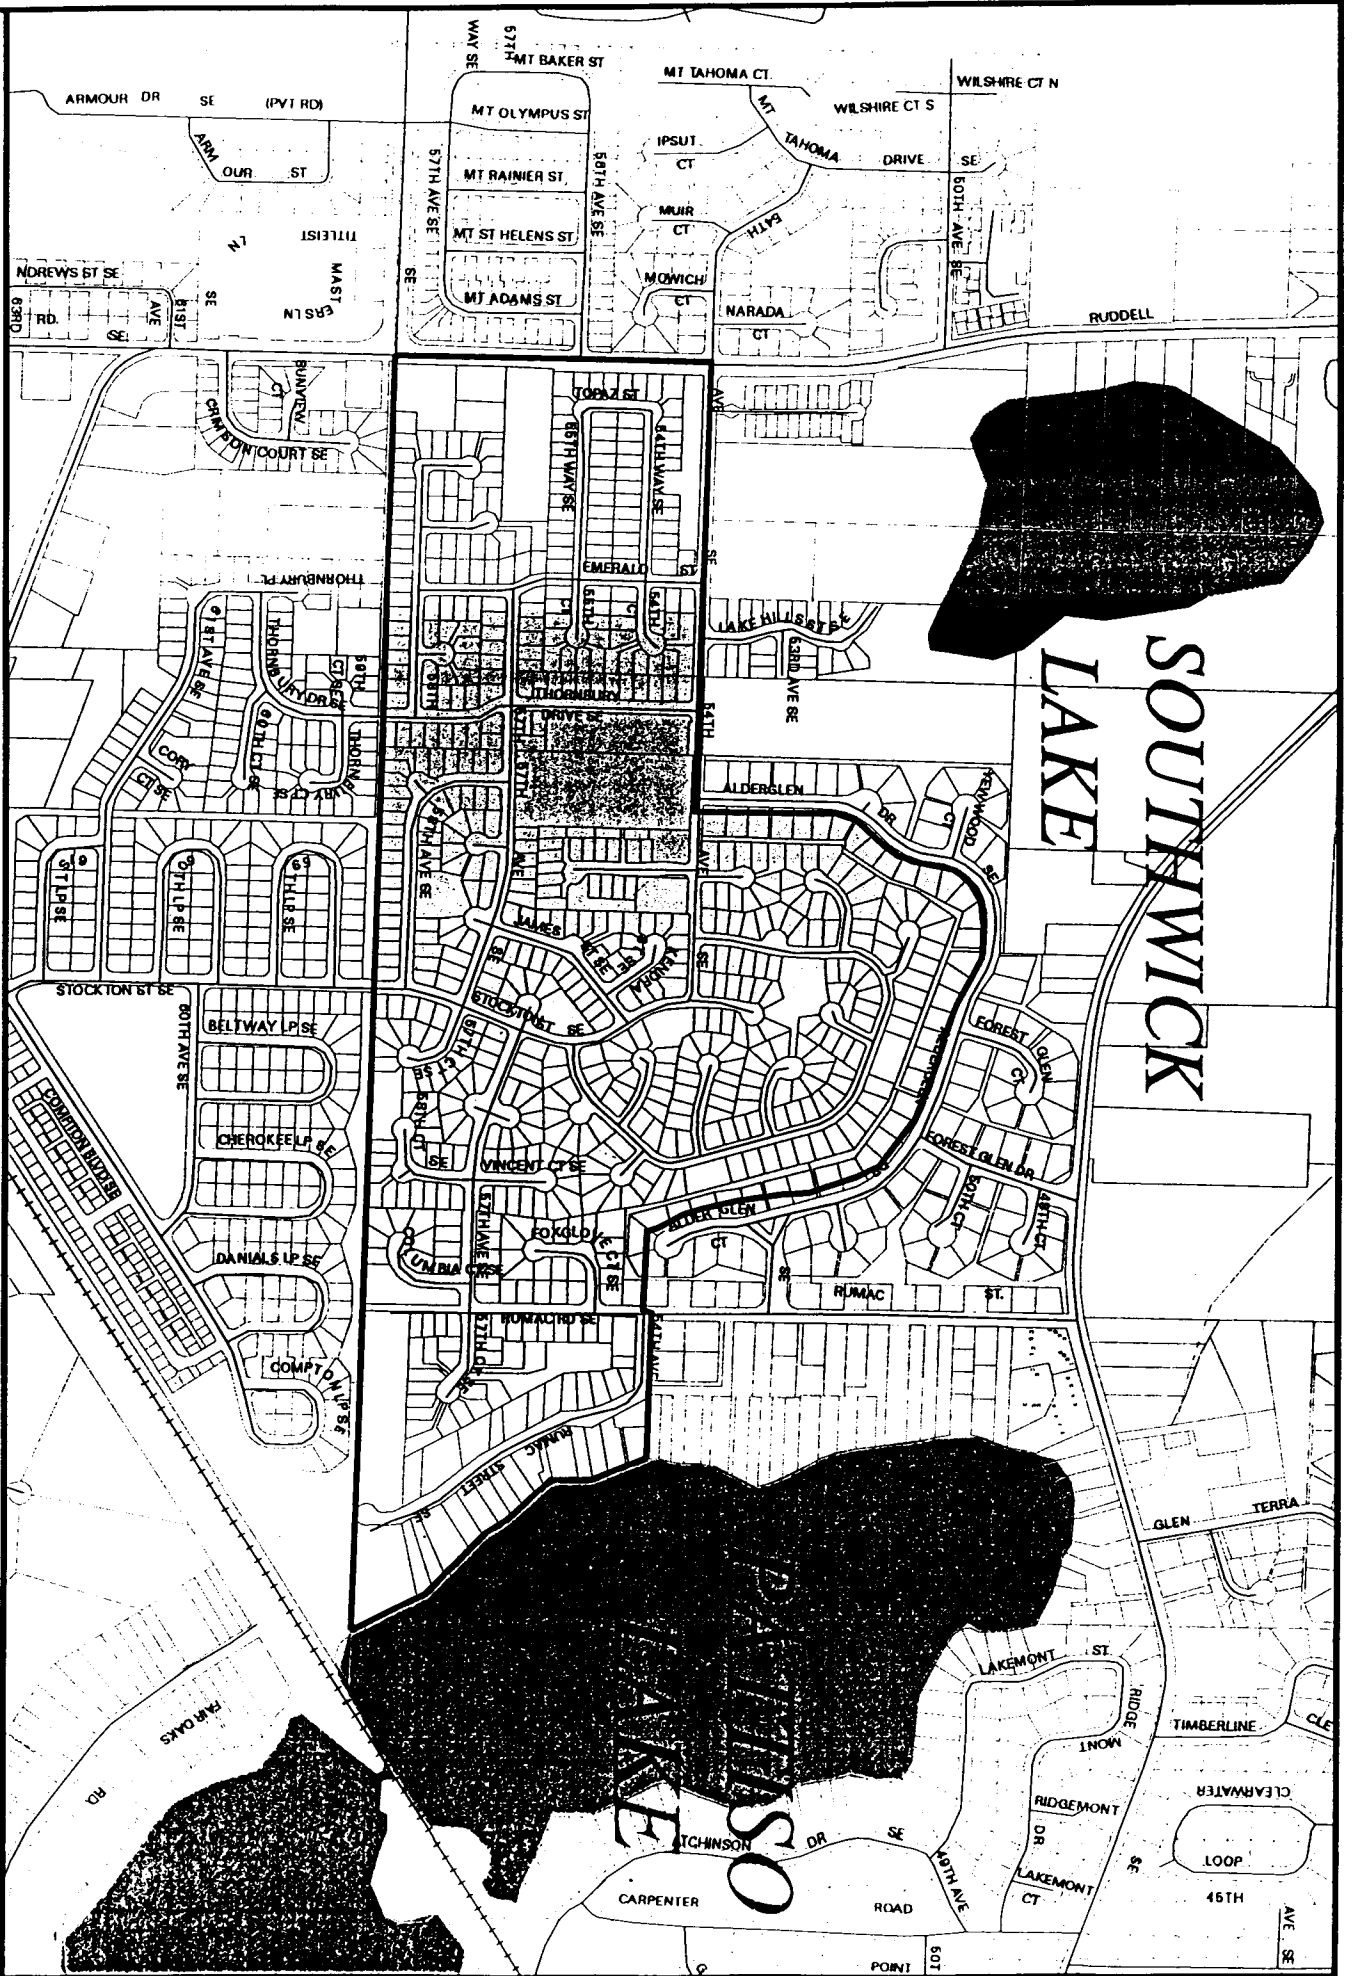

Precinct 330 - LACEY 30
Thurston County, Washington
Map prepared by Thurston GeoData Center

 Utility Lines