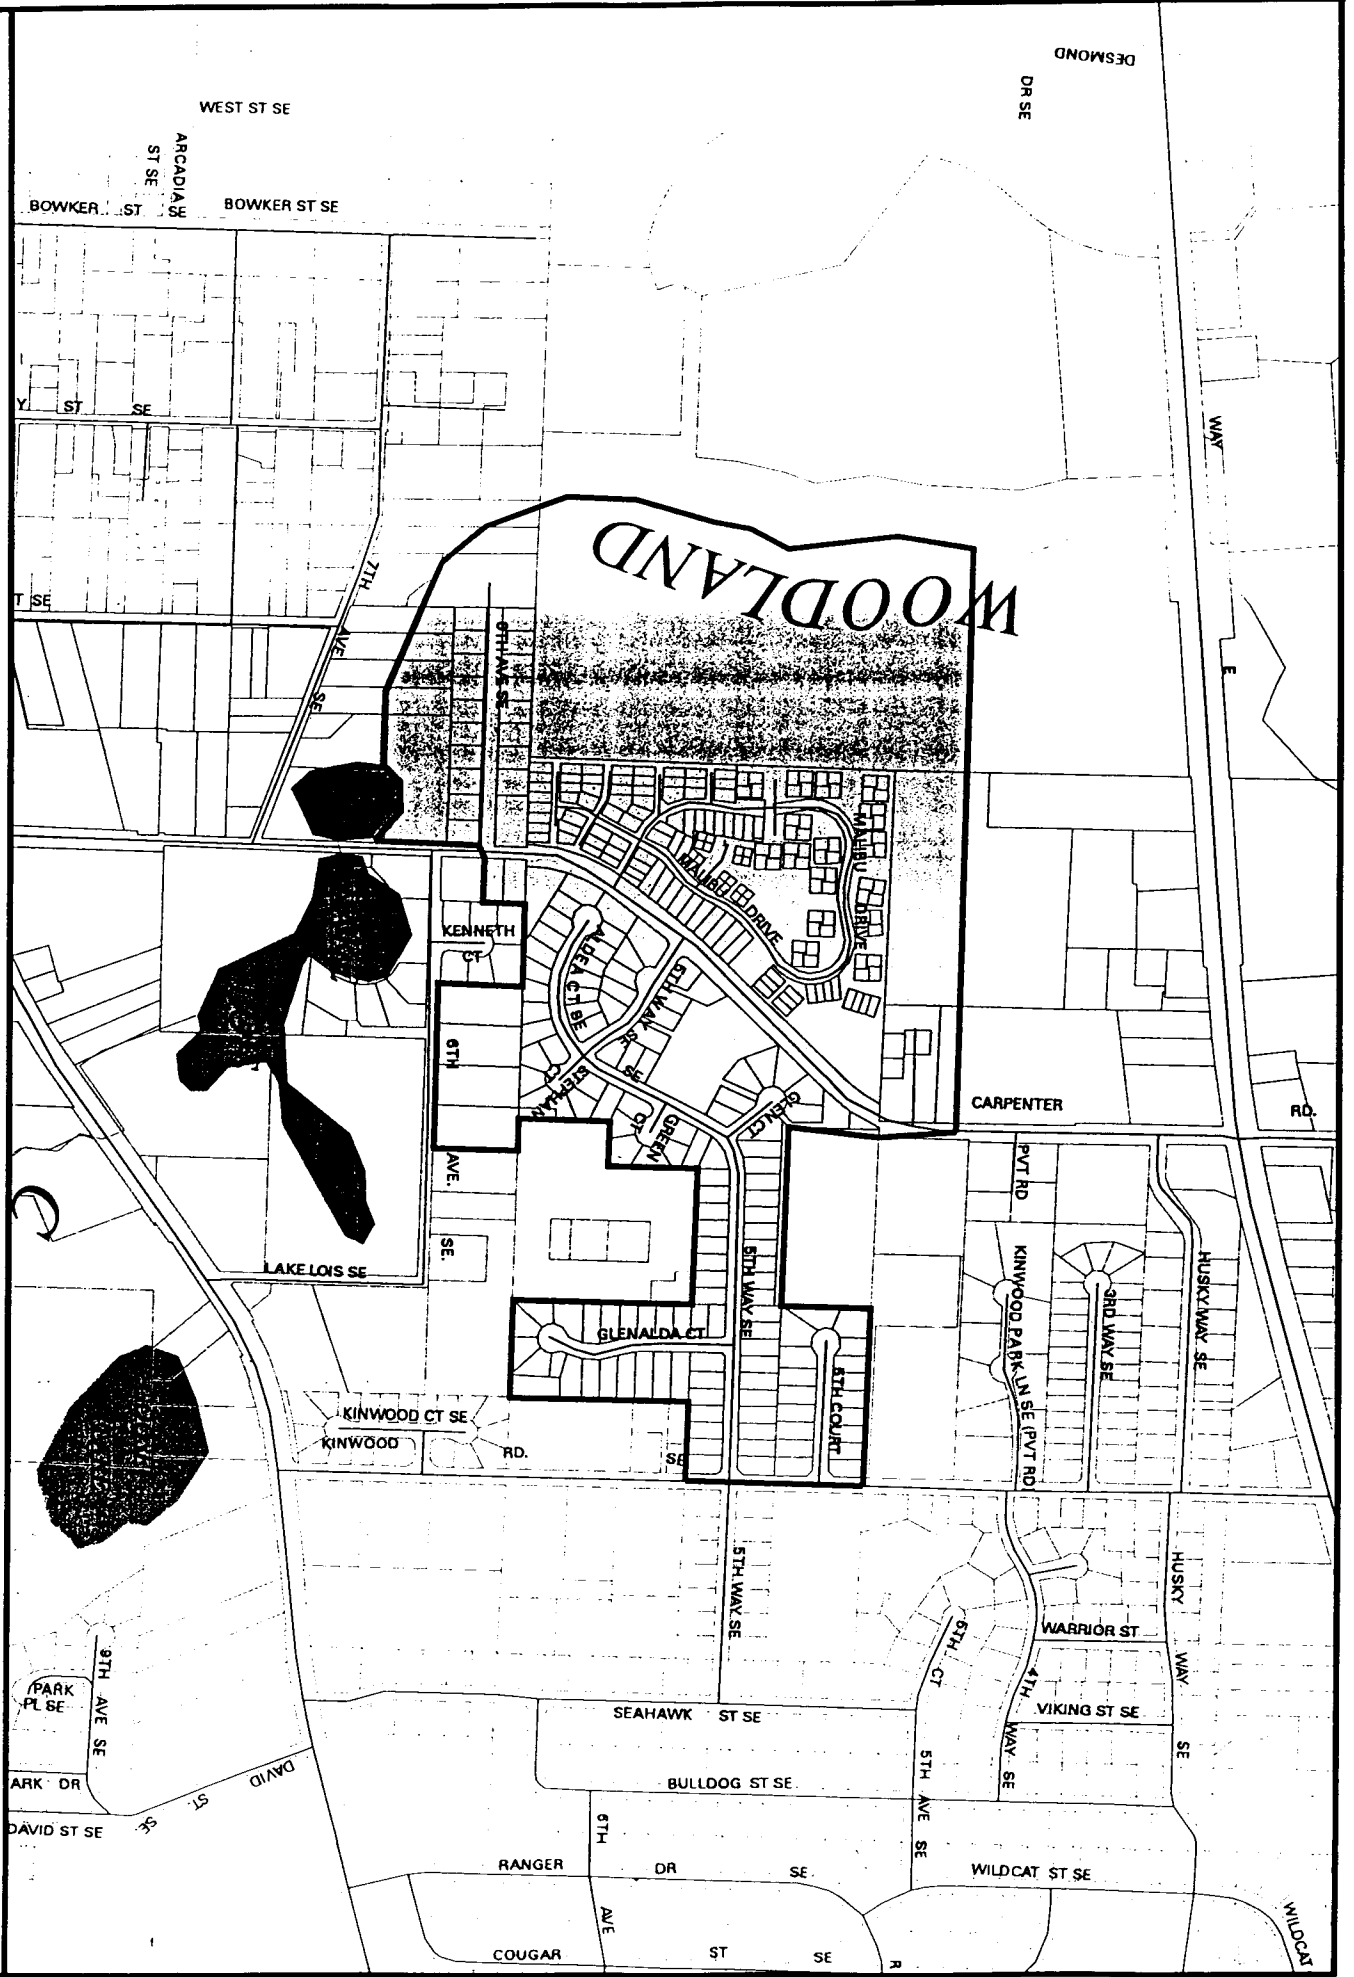

Precinct 333 - LACEY33

Thurston County, Washington
Map prepared by Thurston GeoData Center

Utility Lines