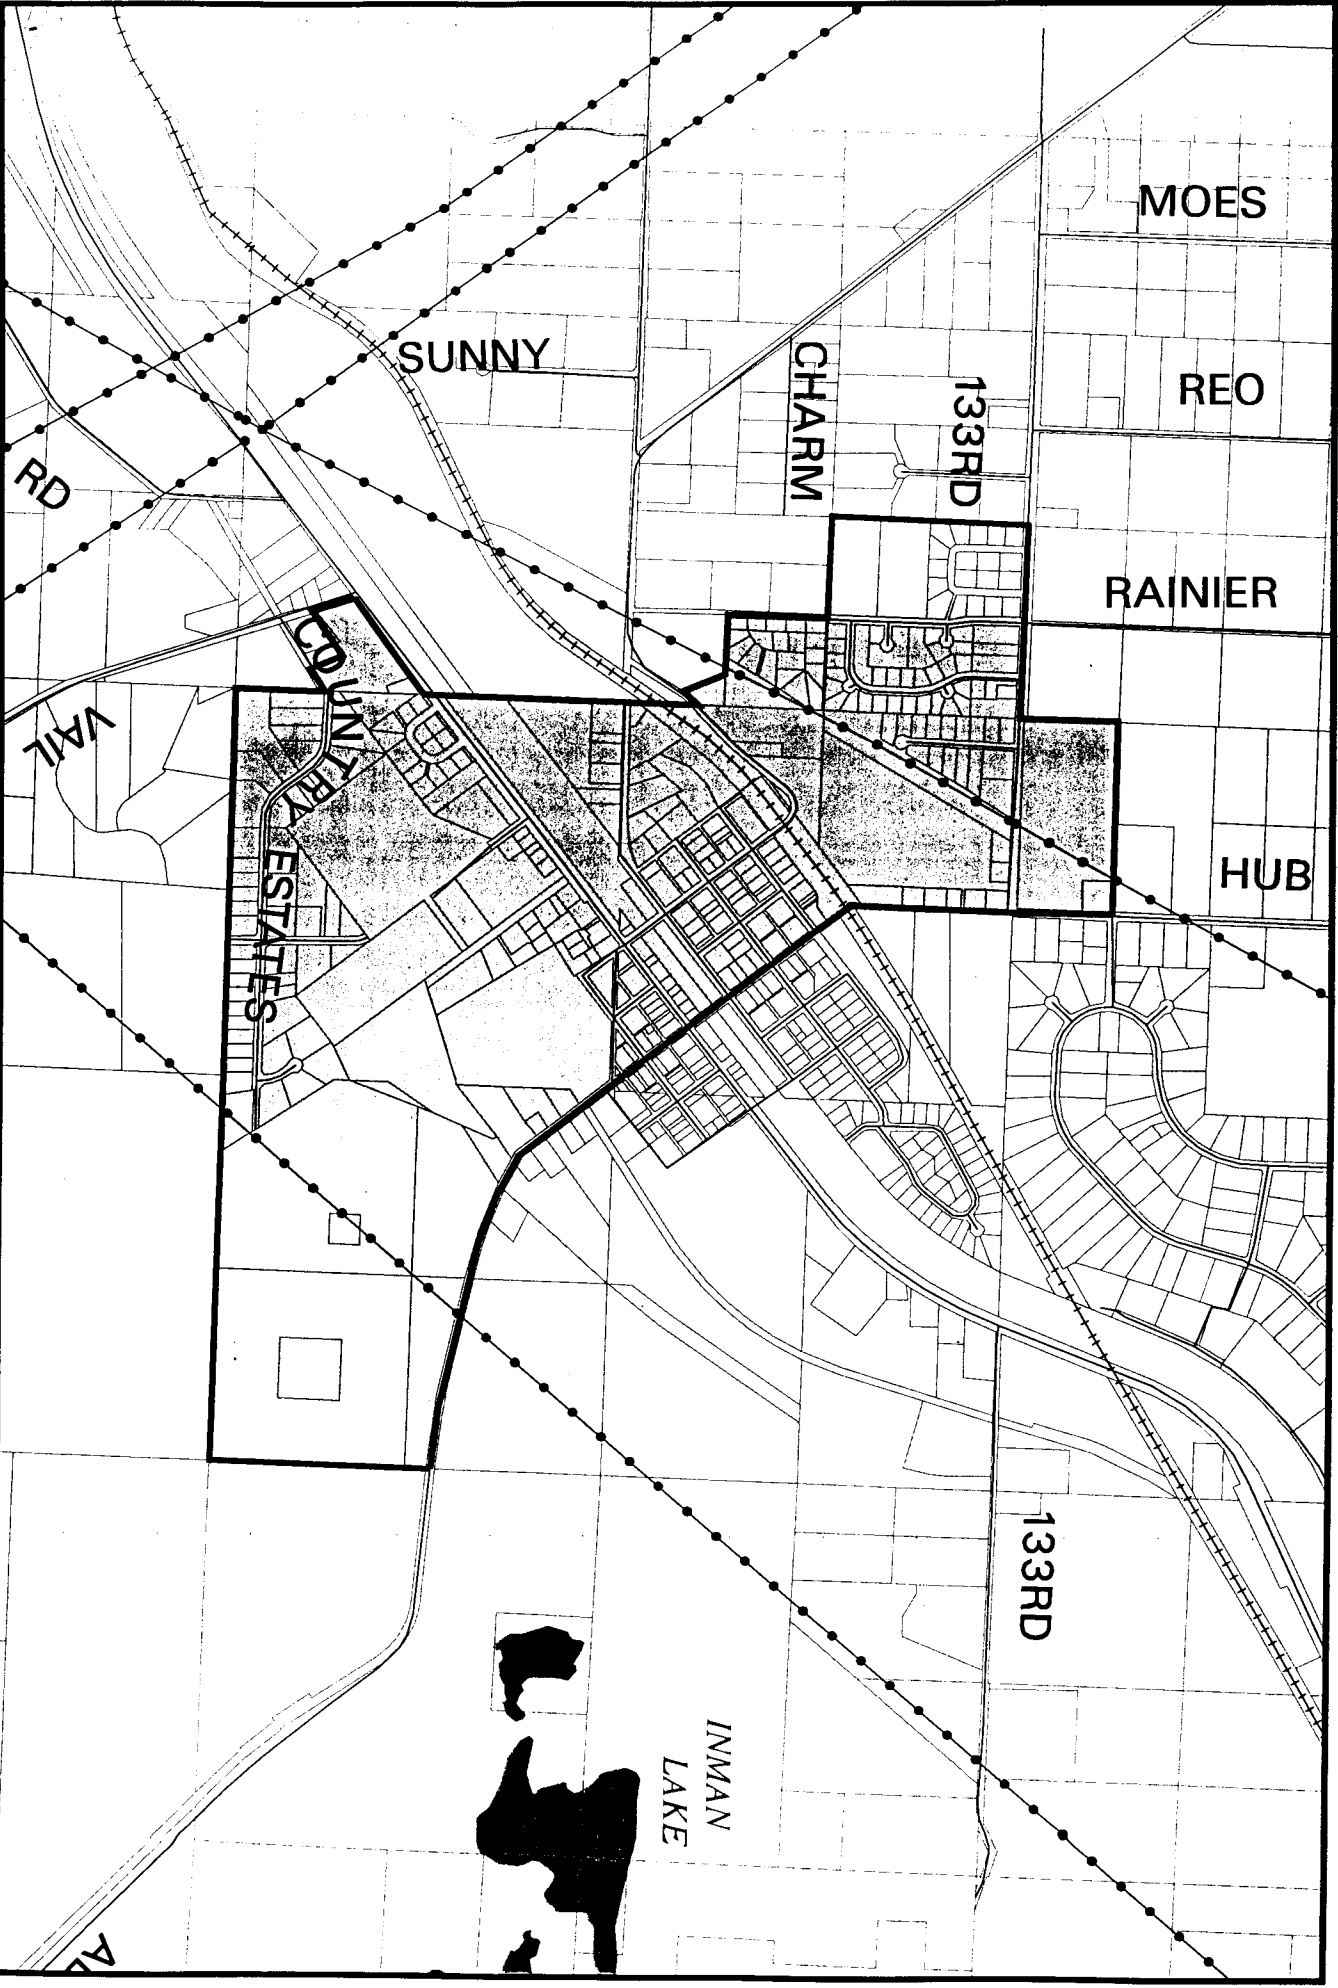

Precinct 602 - RAINIER2

Thurston County, Washington
Map prepared by Thurston GeoData Center

Utility Lines