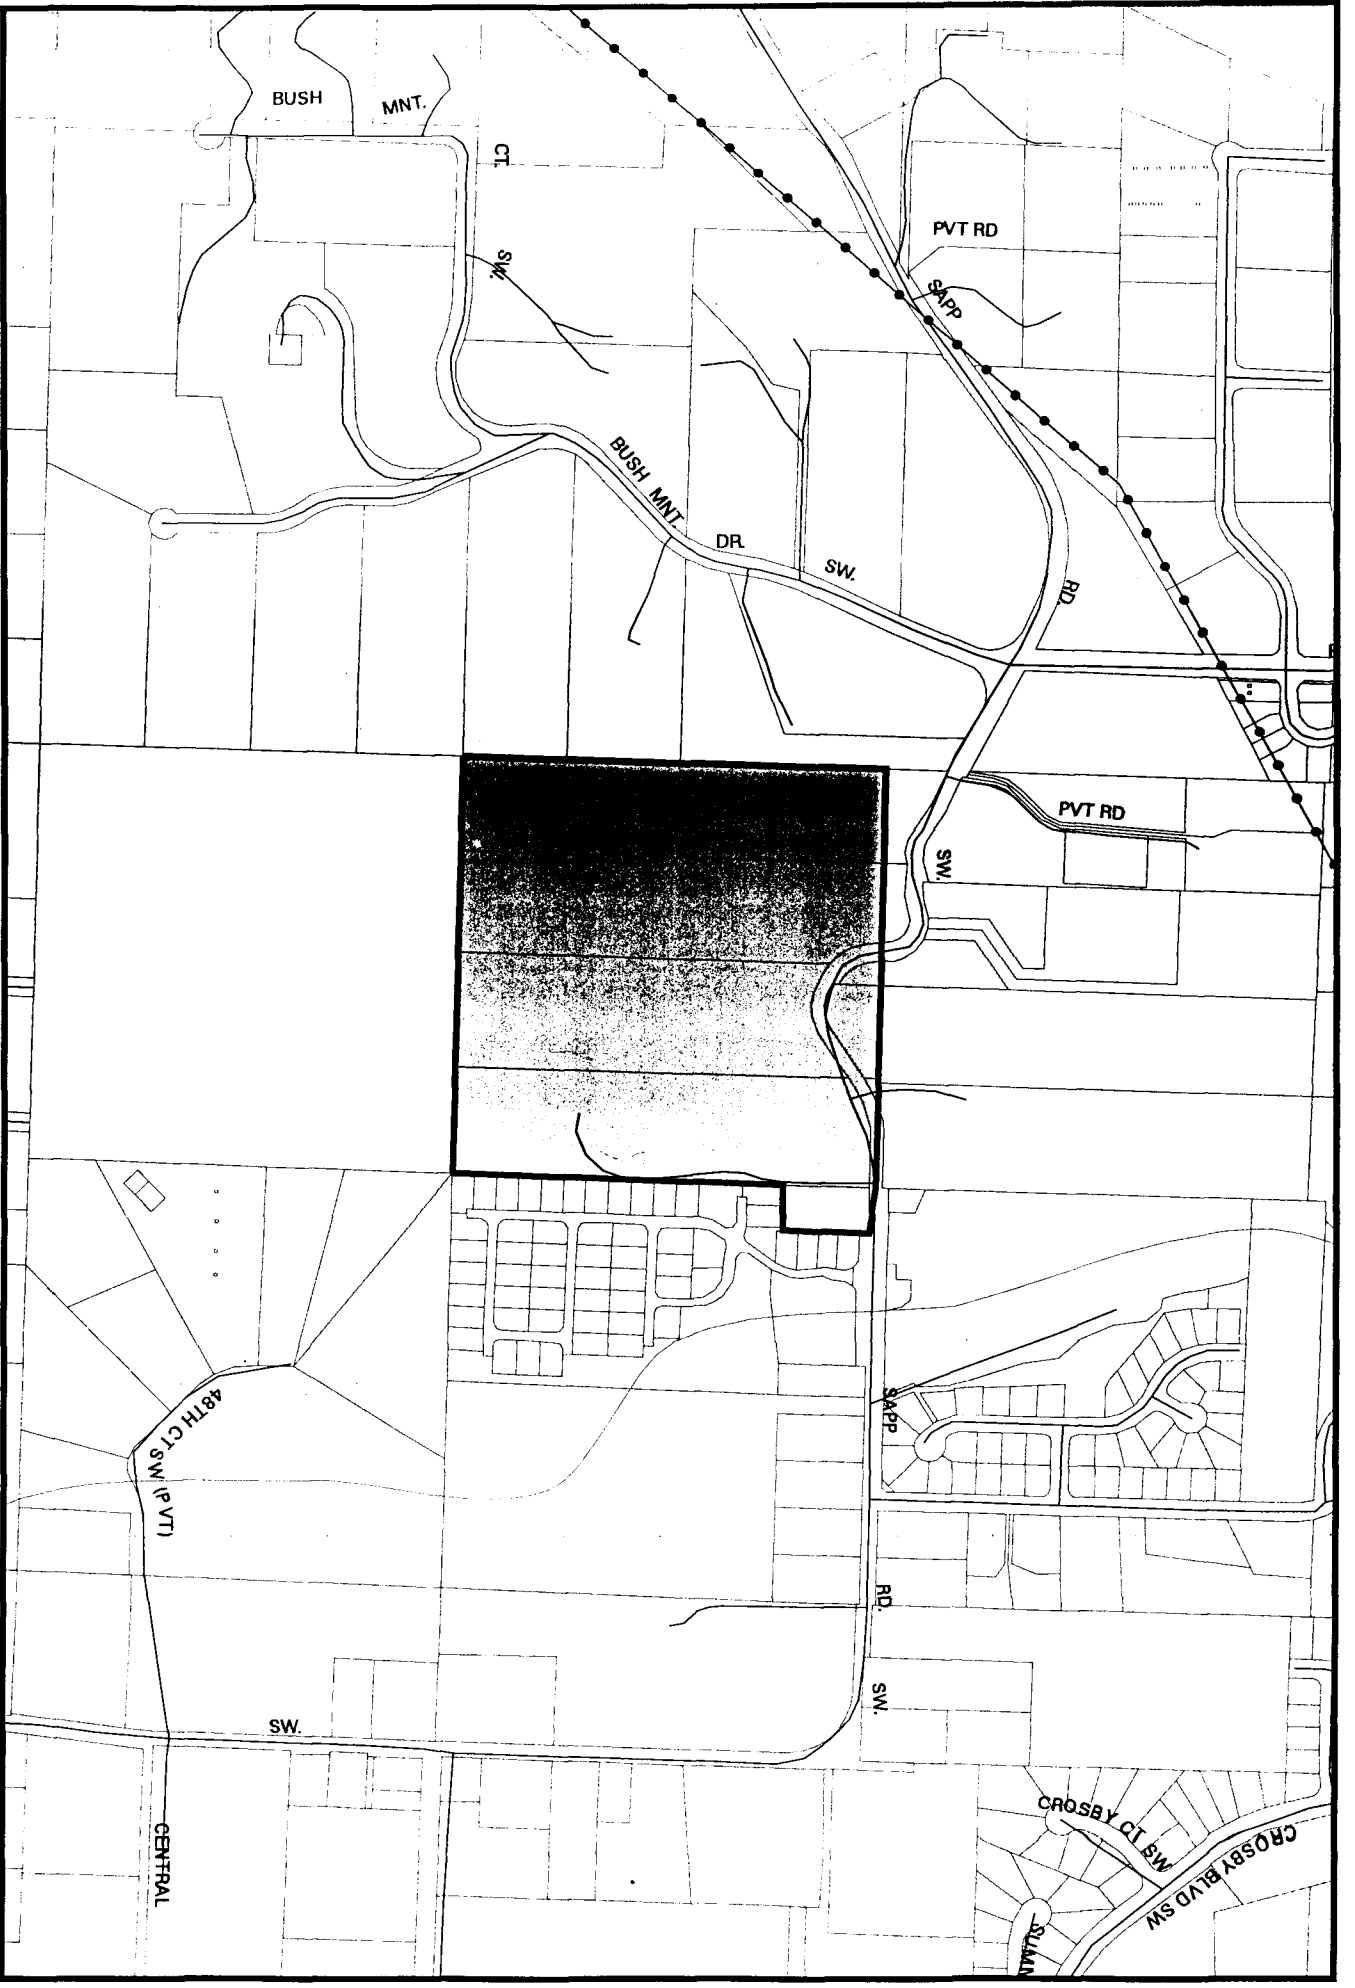

Precinct 068 - SIMMONS2

Thurston County, Washington
Map prepared by Thurston GeoData Center

Utility Lines