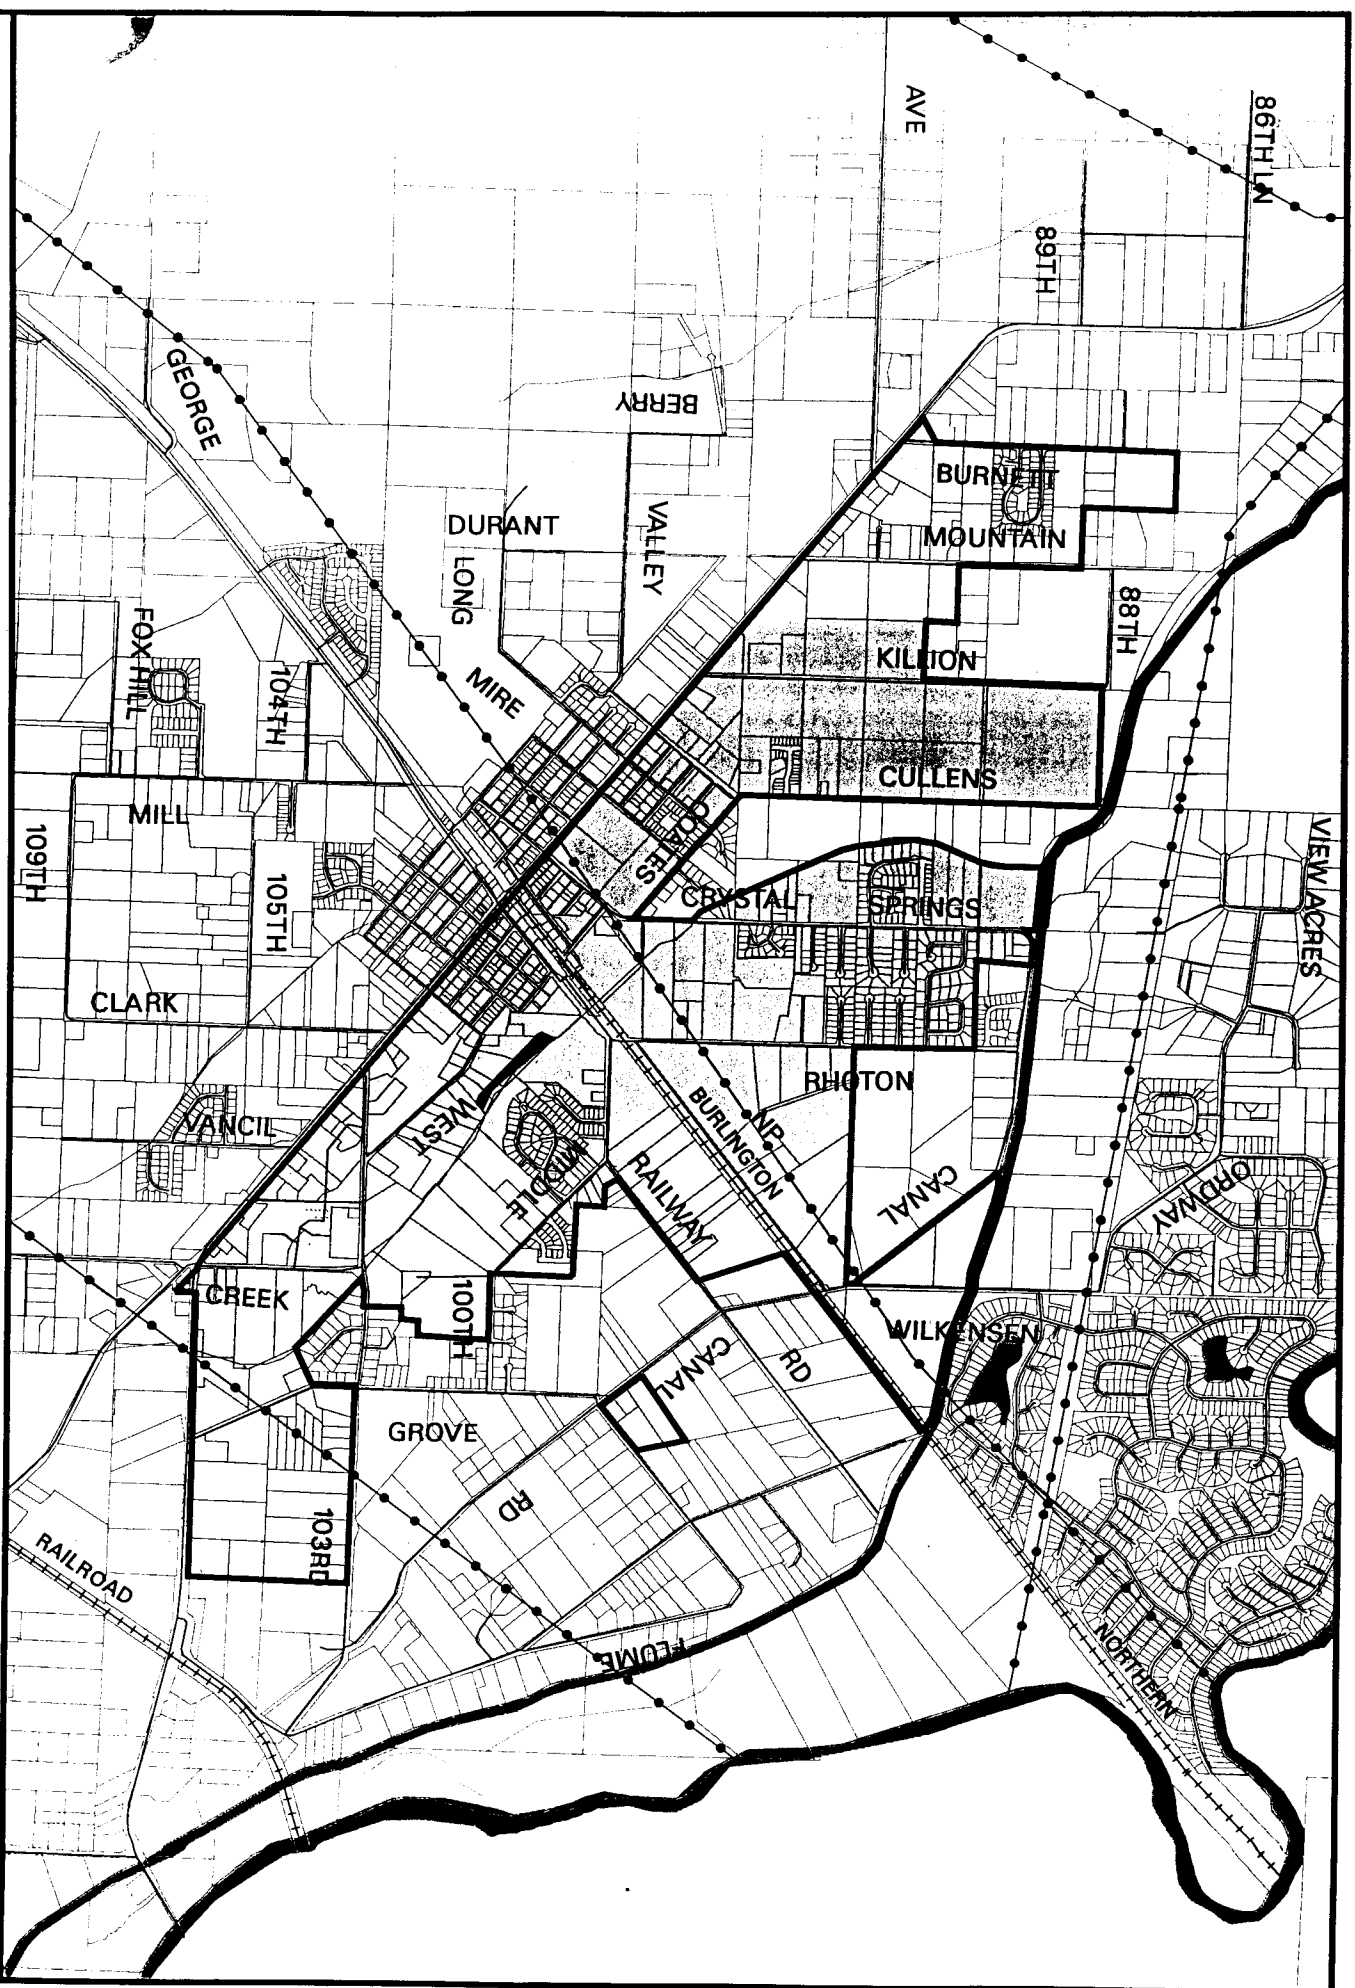

Precinct 701 - YELM1  
Thurston County, Washington  
Map prepared by Thurston GeoData Center

Utility Lines