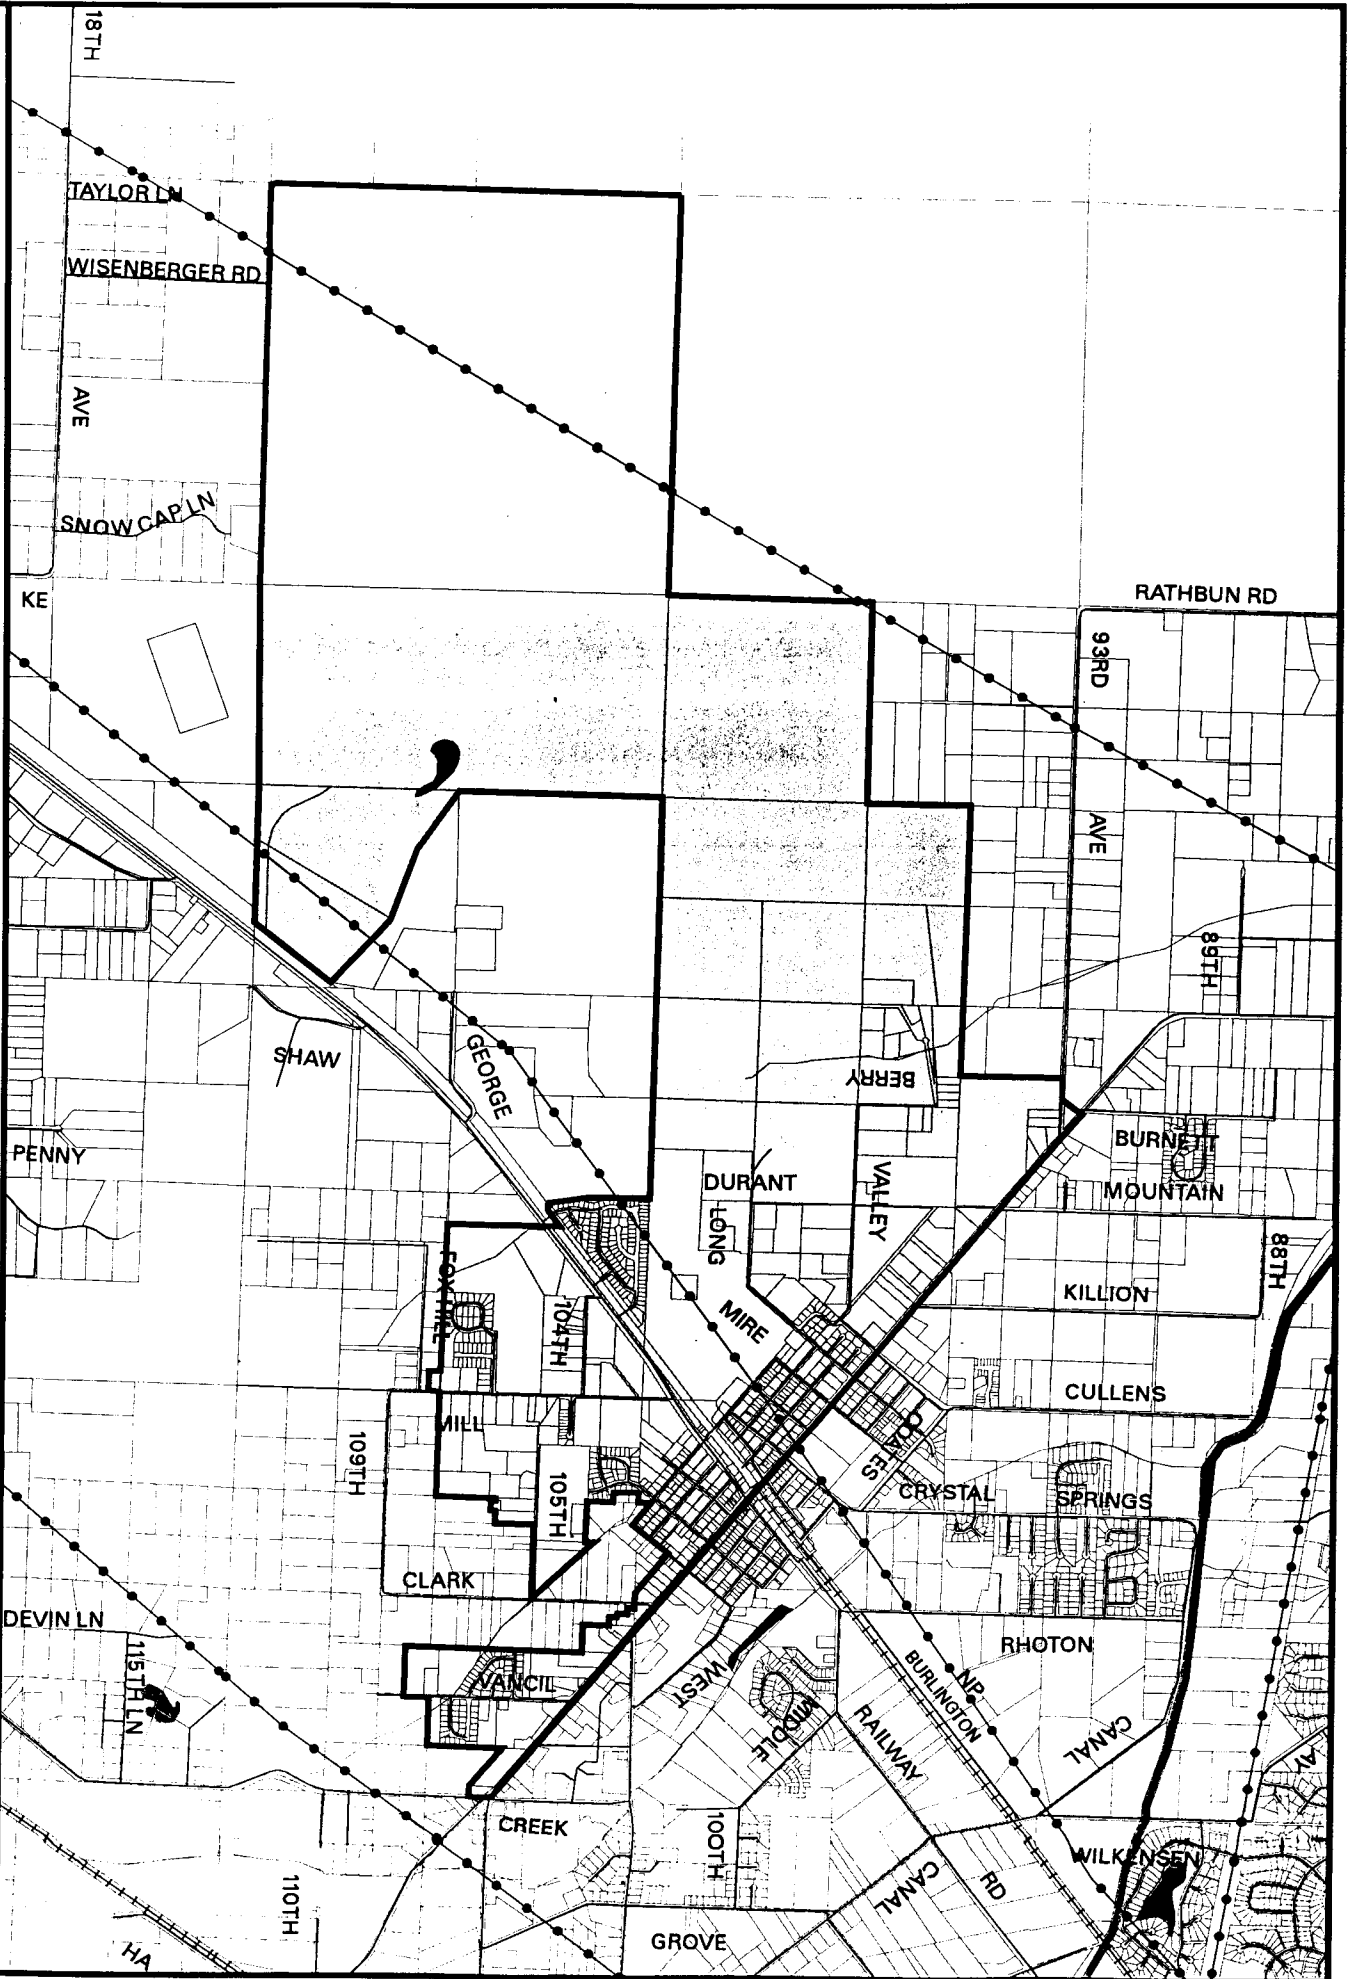

Precinct 702 - YELM#2

Thurston County, Washington

Map prepared by Thurston GeoData Center

Utility Lines