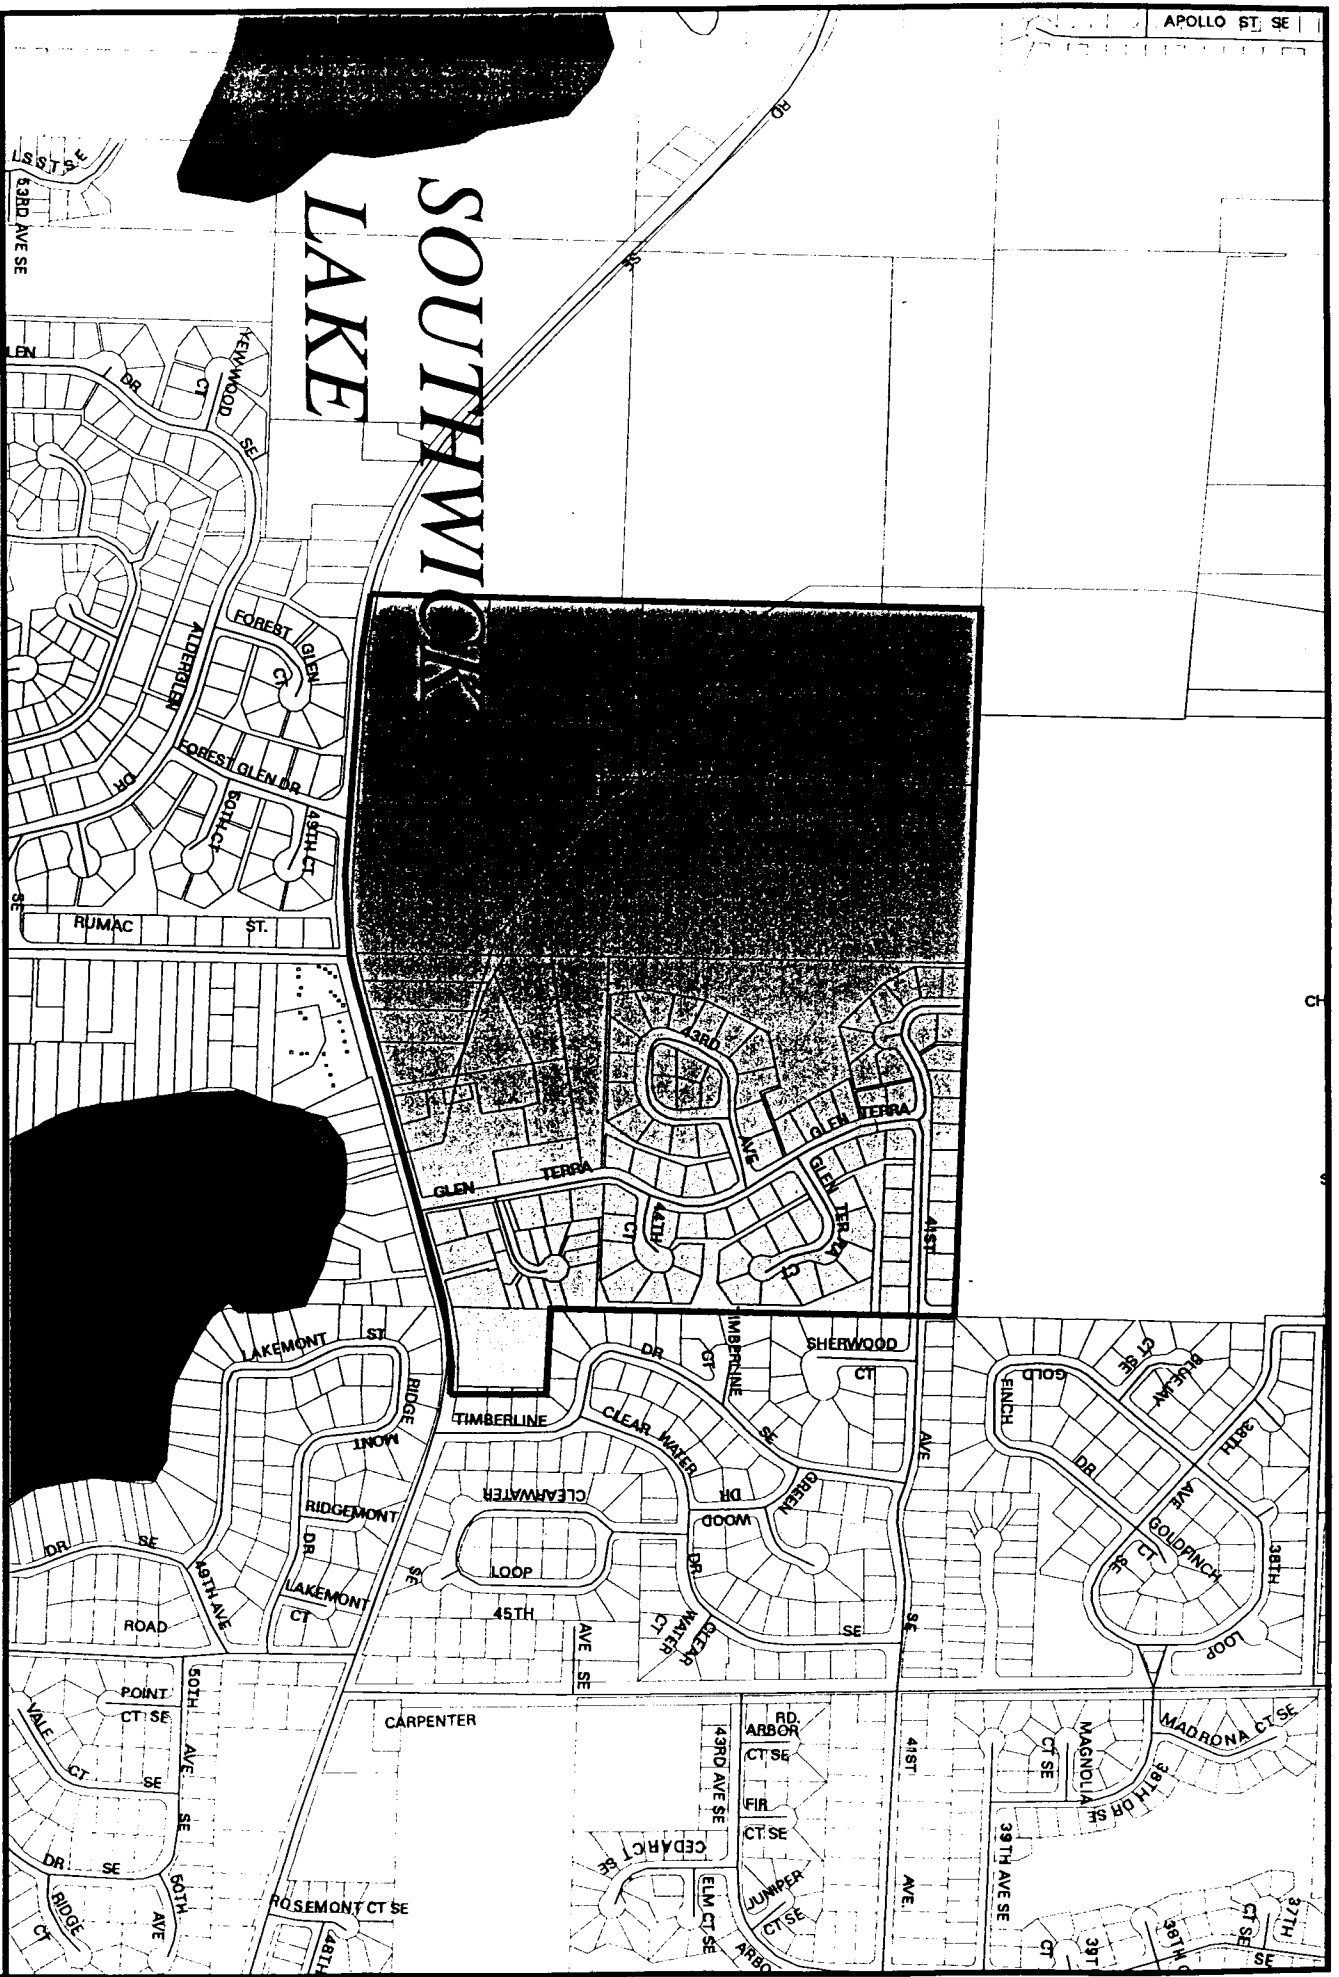

# SOUTHWICK LAKE

## Precinct 082 - GLENTERRA

Thurston County, Washington  
Map prepared by Thurston GeoData Center

Utility Lines