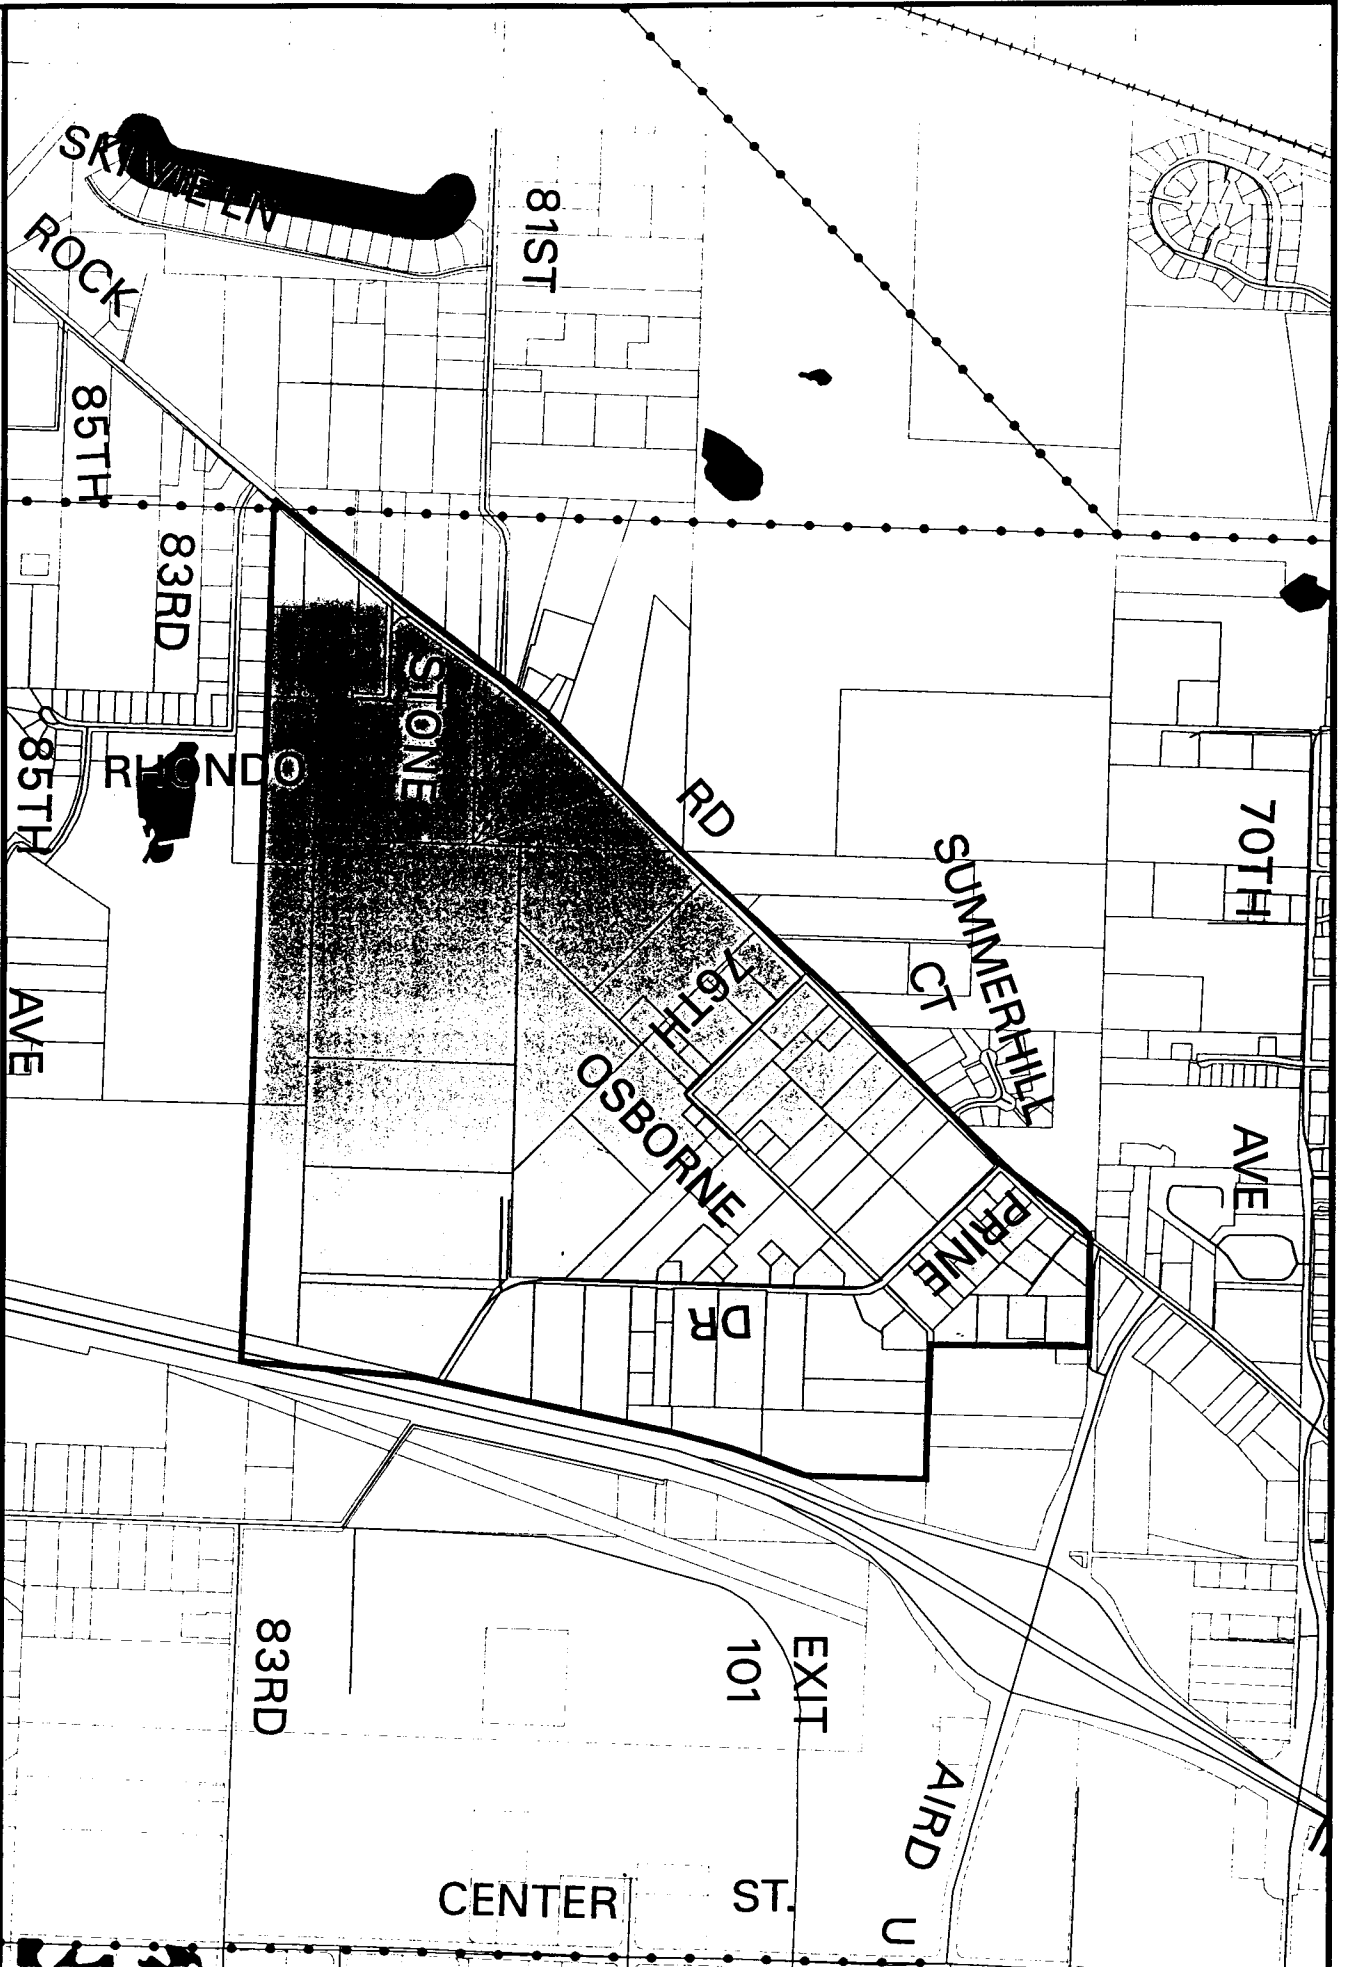

Precinct 083 - PRINE

Thurston County, Washington

Map prepared by Thurston GeoData Center

Utility Lines