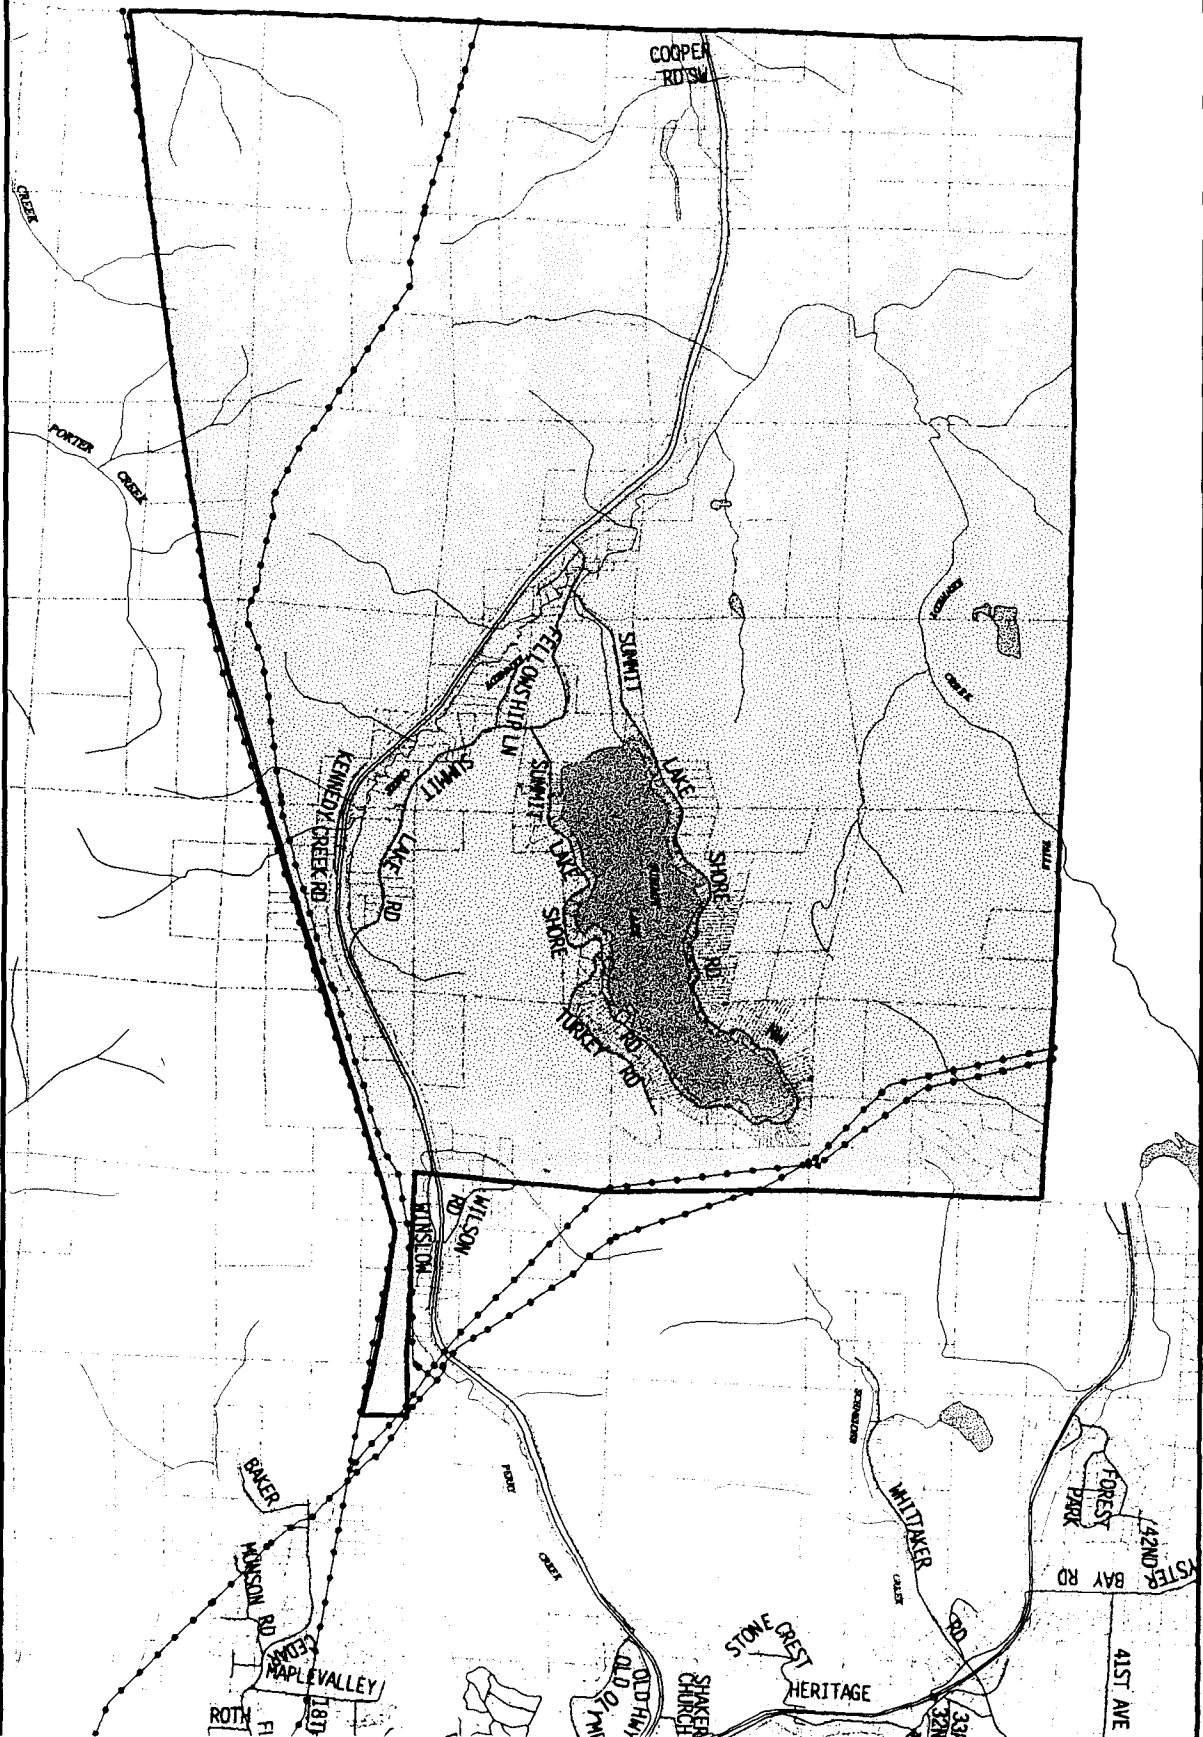

# Precinct 096 - SUMMITLAKE

Toussion County, Washington

Map prepared by Toussion GeoData Center

Utility Lines