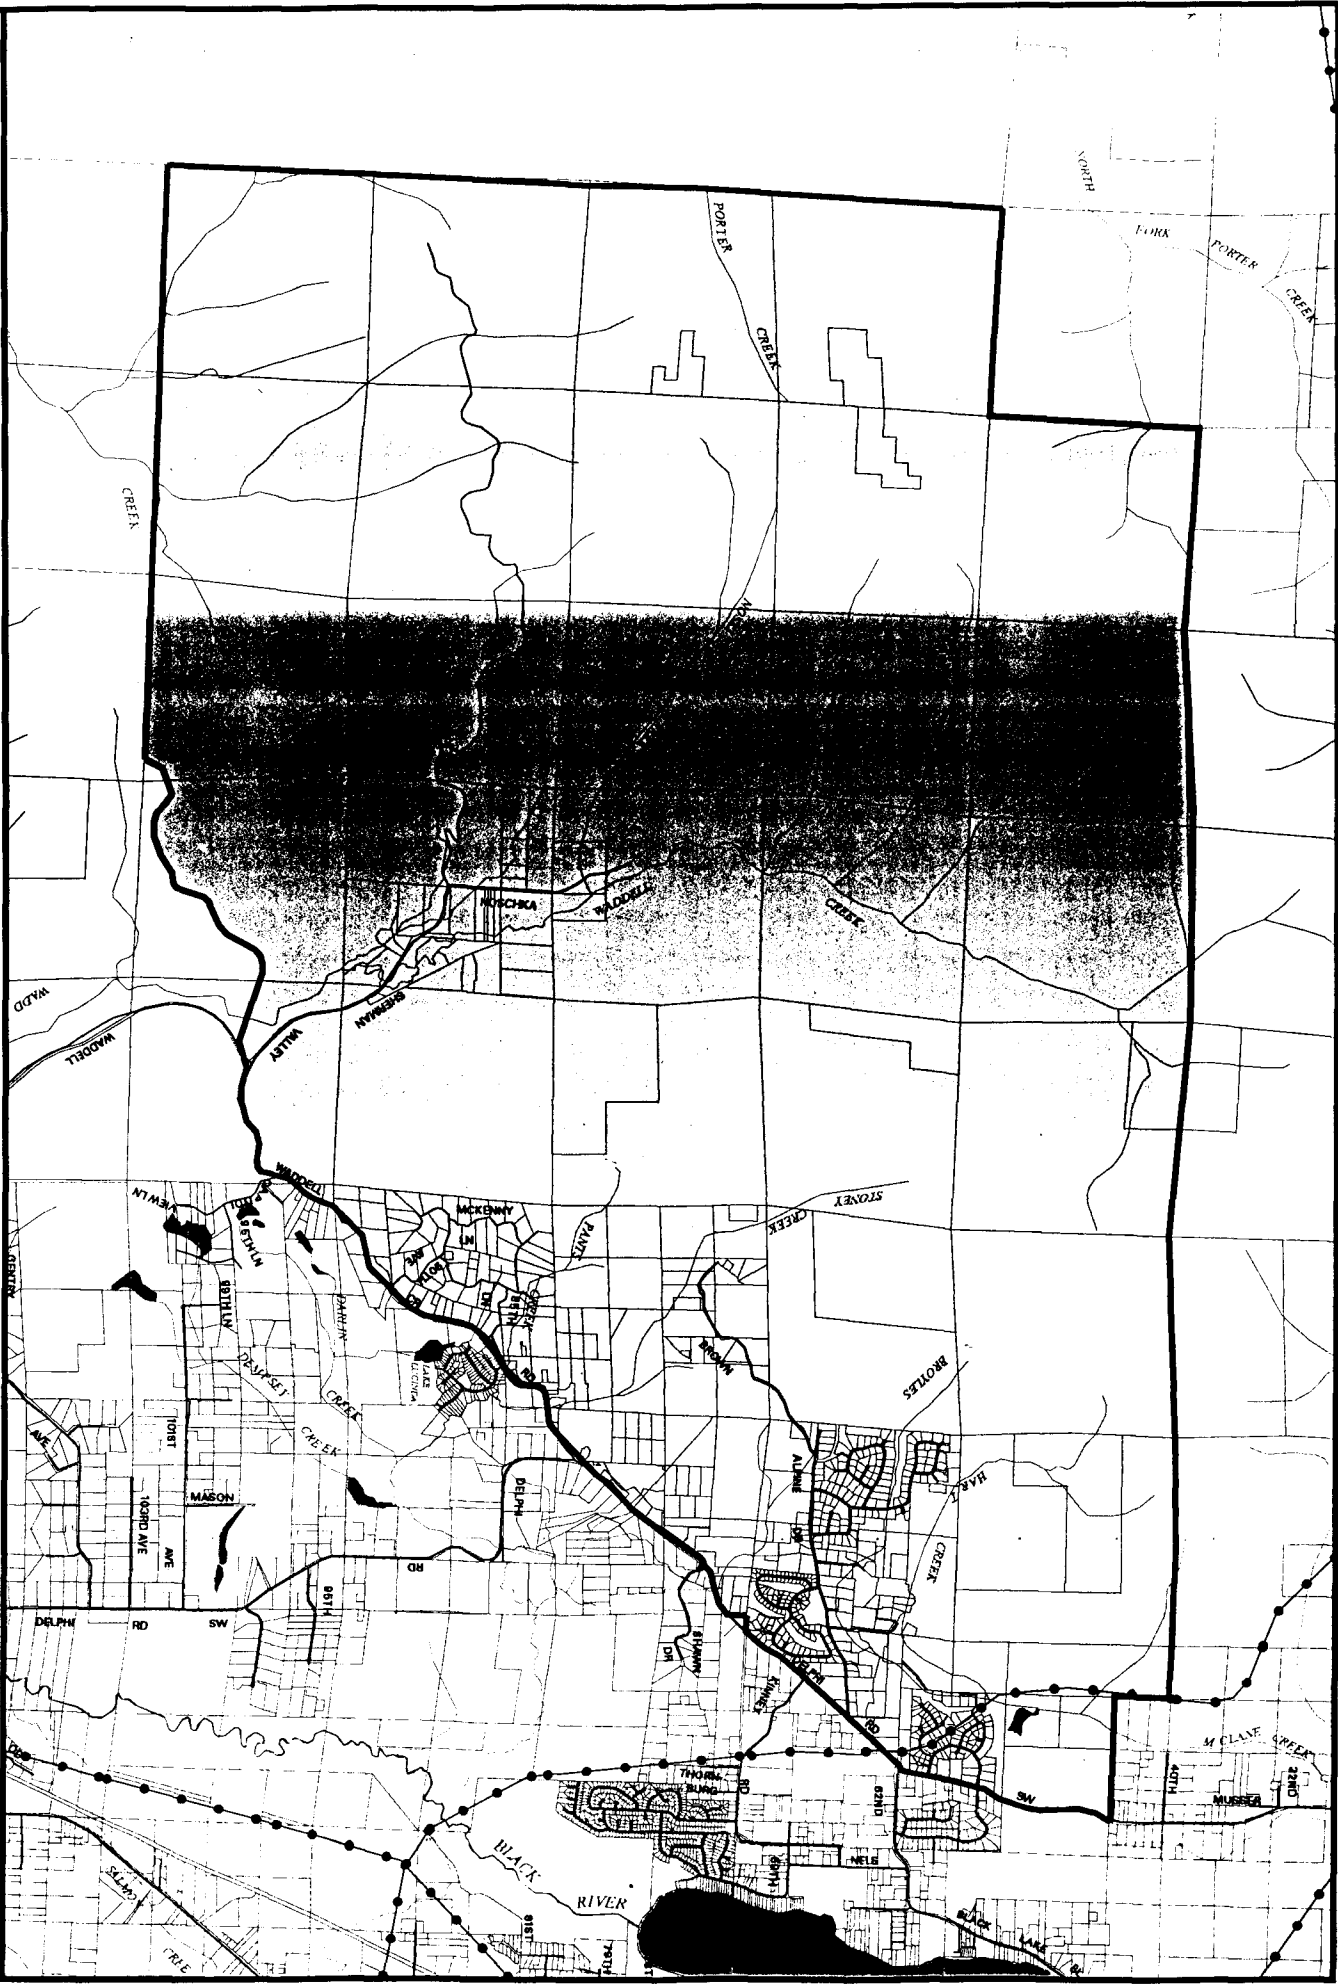

Precinct 099 - ALPINE

Thurston County, Washington
Map prepared by Thurston GeoData Center

Utility Lines